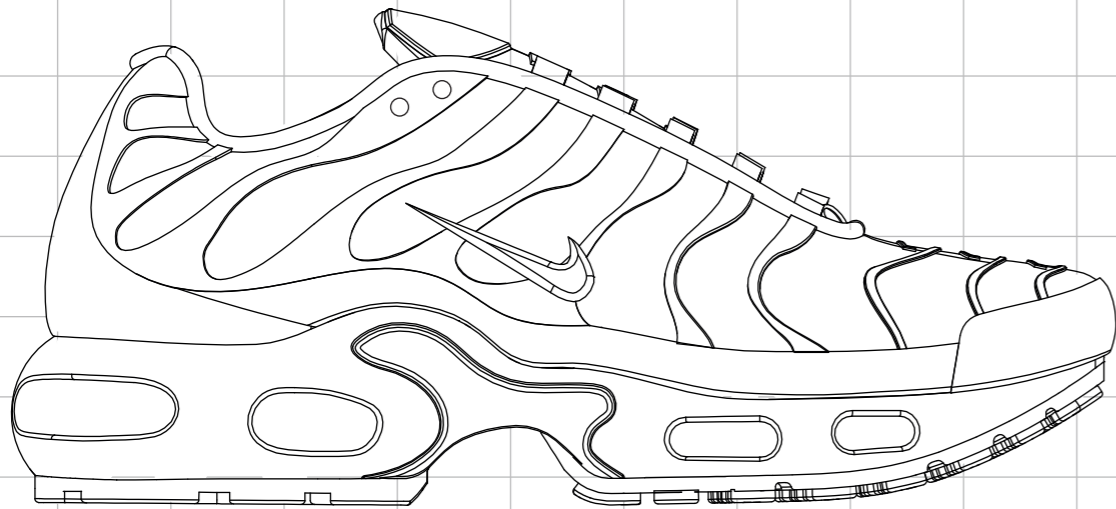

# NIKE AIR TUNED 1

SEMESTER 2 - 2015 CAID TO CAM

ALEX JIMENEZ

S3542370

PLAN ELEVATION

SIDE ELEVATION

BOTTOM ELEVATION

ORIGINAL OBJECT

UPPER RENDER

LOWER RENDER

FINAL RENDER - PHOTOVIEW 360