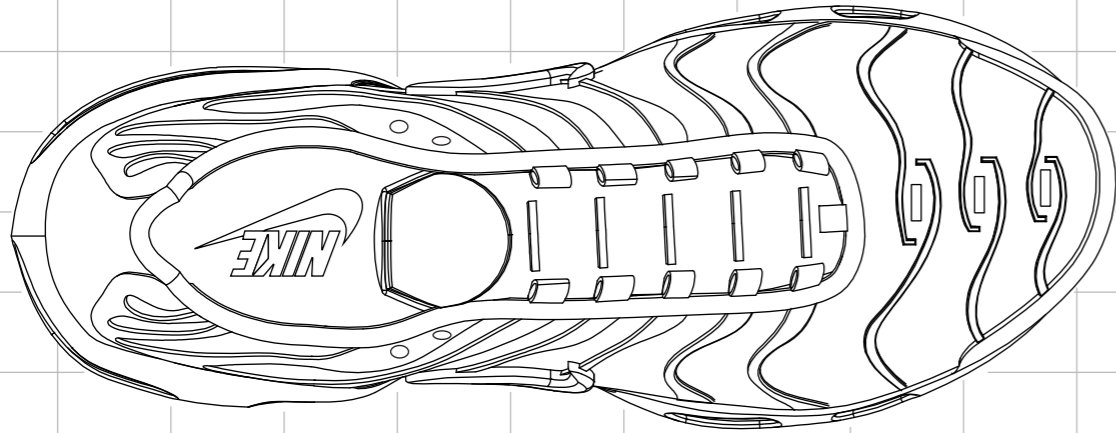

# NIKE AIR TUNED 1

SEMESTER 2 - 2015 CAID TO CAM

ALEX JIMENEZ

S3542370

PLAN ELEVATION

SIDE ELEVATION

BOTTOM ELEVATION

ORIGINAL OBJECT

UPPER RENDER

LOWER RENDER

FINAL RENDER - PHOTOVIEW 360