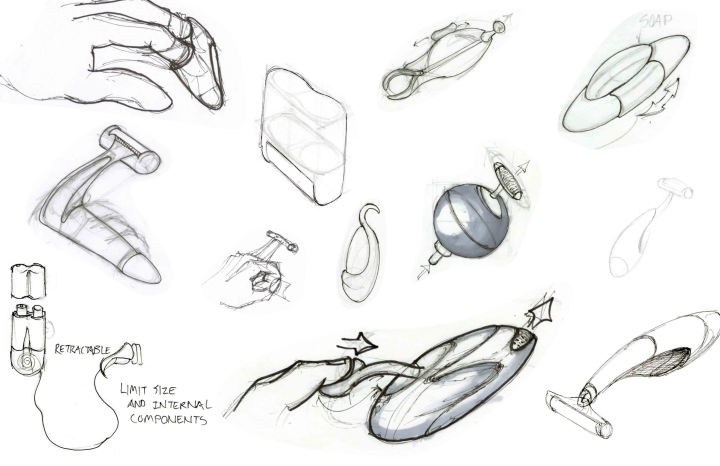

SKETCHES AND RENDERINGS

STORAGE

BLADES

ON/OFF BUTTON

SHOWER SHELF

FLEXIBLE RUBBER

ELIPSE SHAPED FOIL

SMALLER BLADES IN FOILS

FOIL COVER

MOTOR

DIAL SPINS OUT RAZOR HEAD.

ROTATING BLADES

RETRACTABLE
LIMIT SIZE
AND INTERNAL
COMPONENTS

WOMENS ELECTRIC RAZOR