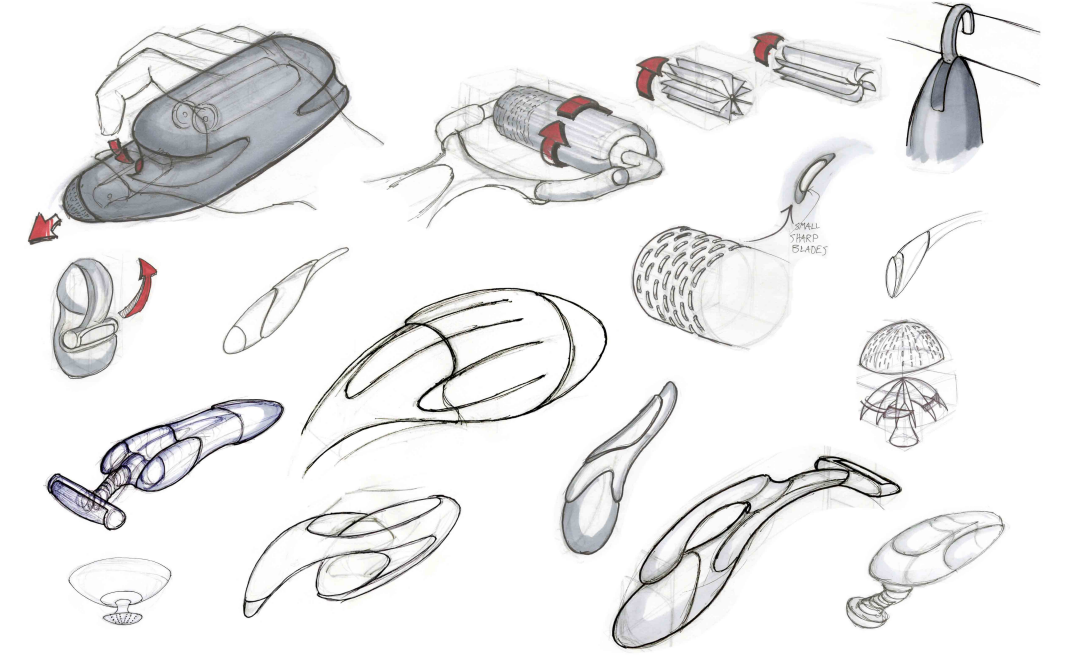

SKETCHES AND RENDERINGS

STORAGE

BLADES

ON/OFF BUTTON

SHOWER SHELF

FLEXIBLE RUBBER

ELIPSE SHAPED FOIL

SMALLER BLADES IN FOILS

FOIL COVER

MOTOR

DIAL SPINS OUT RAZOR HEAD.

ROTATING BLADES

RETRACTABLE
LIMIT SIZE
AND INTERNAL
COMPONENTS

WOMENS ELECTRIC RAZOR