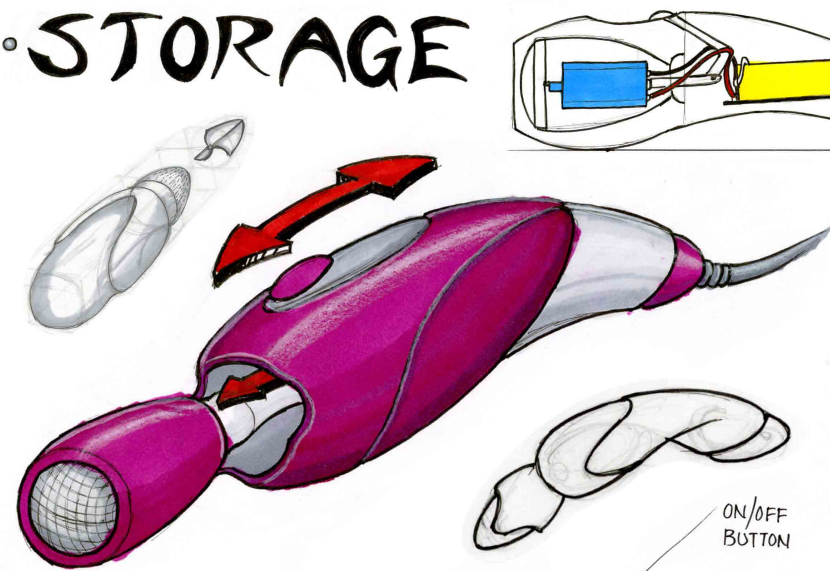

SKETCHES AND RENDERINGS

STORAGE

BLADES

ON/OFF BUTTON

SHOWER SHELF

FLEXIBLE RUBBER

ELIPSE SHAPED FOIL

SMALLER BLADES IN FOILS

FOIL COVER

MOTOR

DIAL SPINS OUT RAZOR HEAD.

ROTATING BLADES

RETRACTABLE
LIMIT SIZE
AND INTERNAL
COMPONENTS

WOMENS ELECTRIC RAZOR