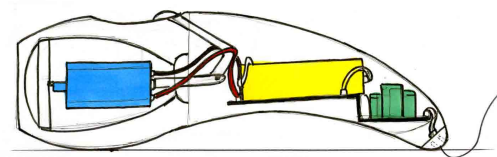

SKETCHES AND RENDERINGS

STORAGE

BLADES

ON/OFF BUTTON

SHOWER SHELF

FLEXIBLE RUBBER

ELIPSE SHAPED FOIL

SMALLER BLADES IN FOILS

FOIL COVER

MOTOR

DIAL SPINS OUT RAZOR HEAD.

ROTATING BLADES

RETRACTABLE
LIMIT SIZE
AND INTERNAL
COMPONENTS

WOMENS ELECTRIC RAZOR