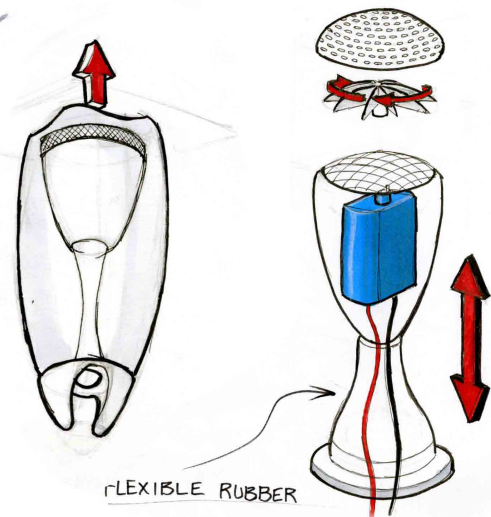

SKETCHES AND RENDERINGS

STORAGE

BLADES

ON/OFF BUTTON

SHOWER SHELF

FLEXIBLE RUBBER

ELIPSE SHAPED FOIL

SMALLER BLADES IN FOILS

FOIL COVER

MOTOR

DIAL SPINS OUT RAZOR HEAD.

ROTATING BLADES

RETRACTABLE
LIMIT SIZE
AND INTERNAL
COMPONENTS

WOMENS ELECTRIC RAZOR