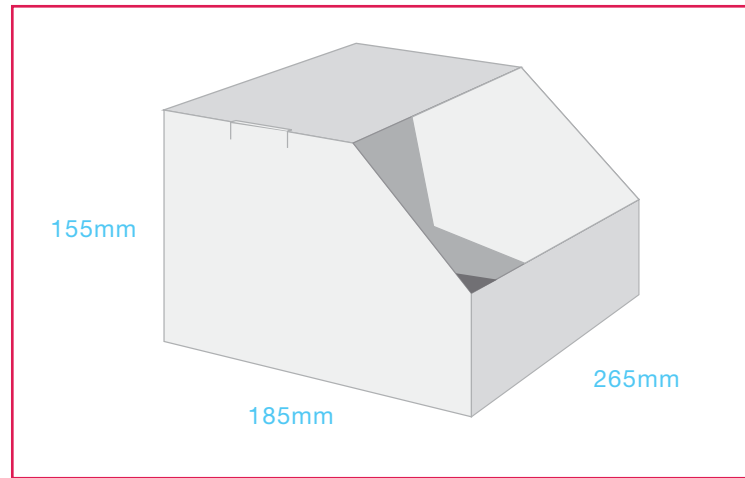

SET OF 3 FINGER PUMPING CONTAINERS (RECTANGULAR SET)

ASSEMBLED BOX:
185mm x 265mm x 155mm

FOLD - - - - -
CUT —————

NO GLUE FOLDING RECTANGULAR BOX