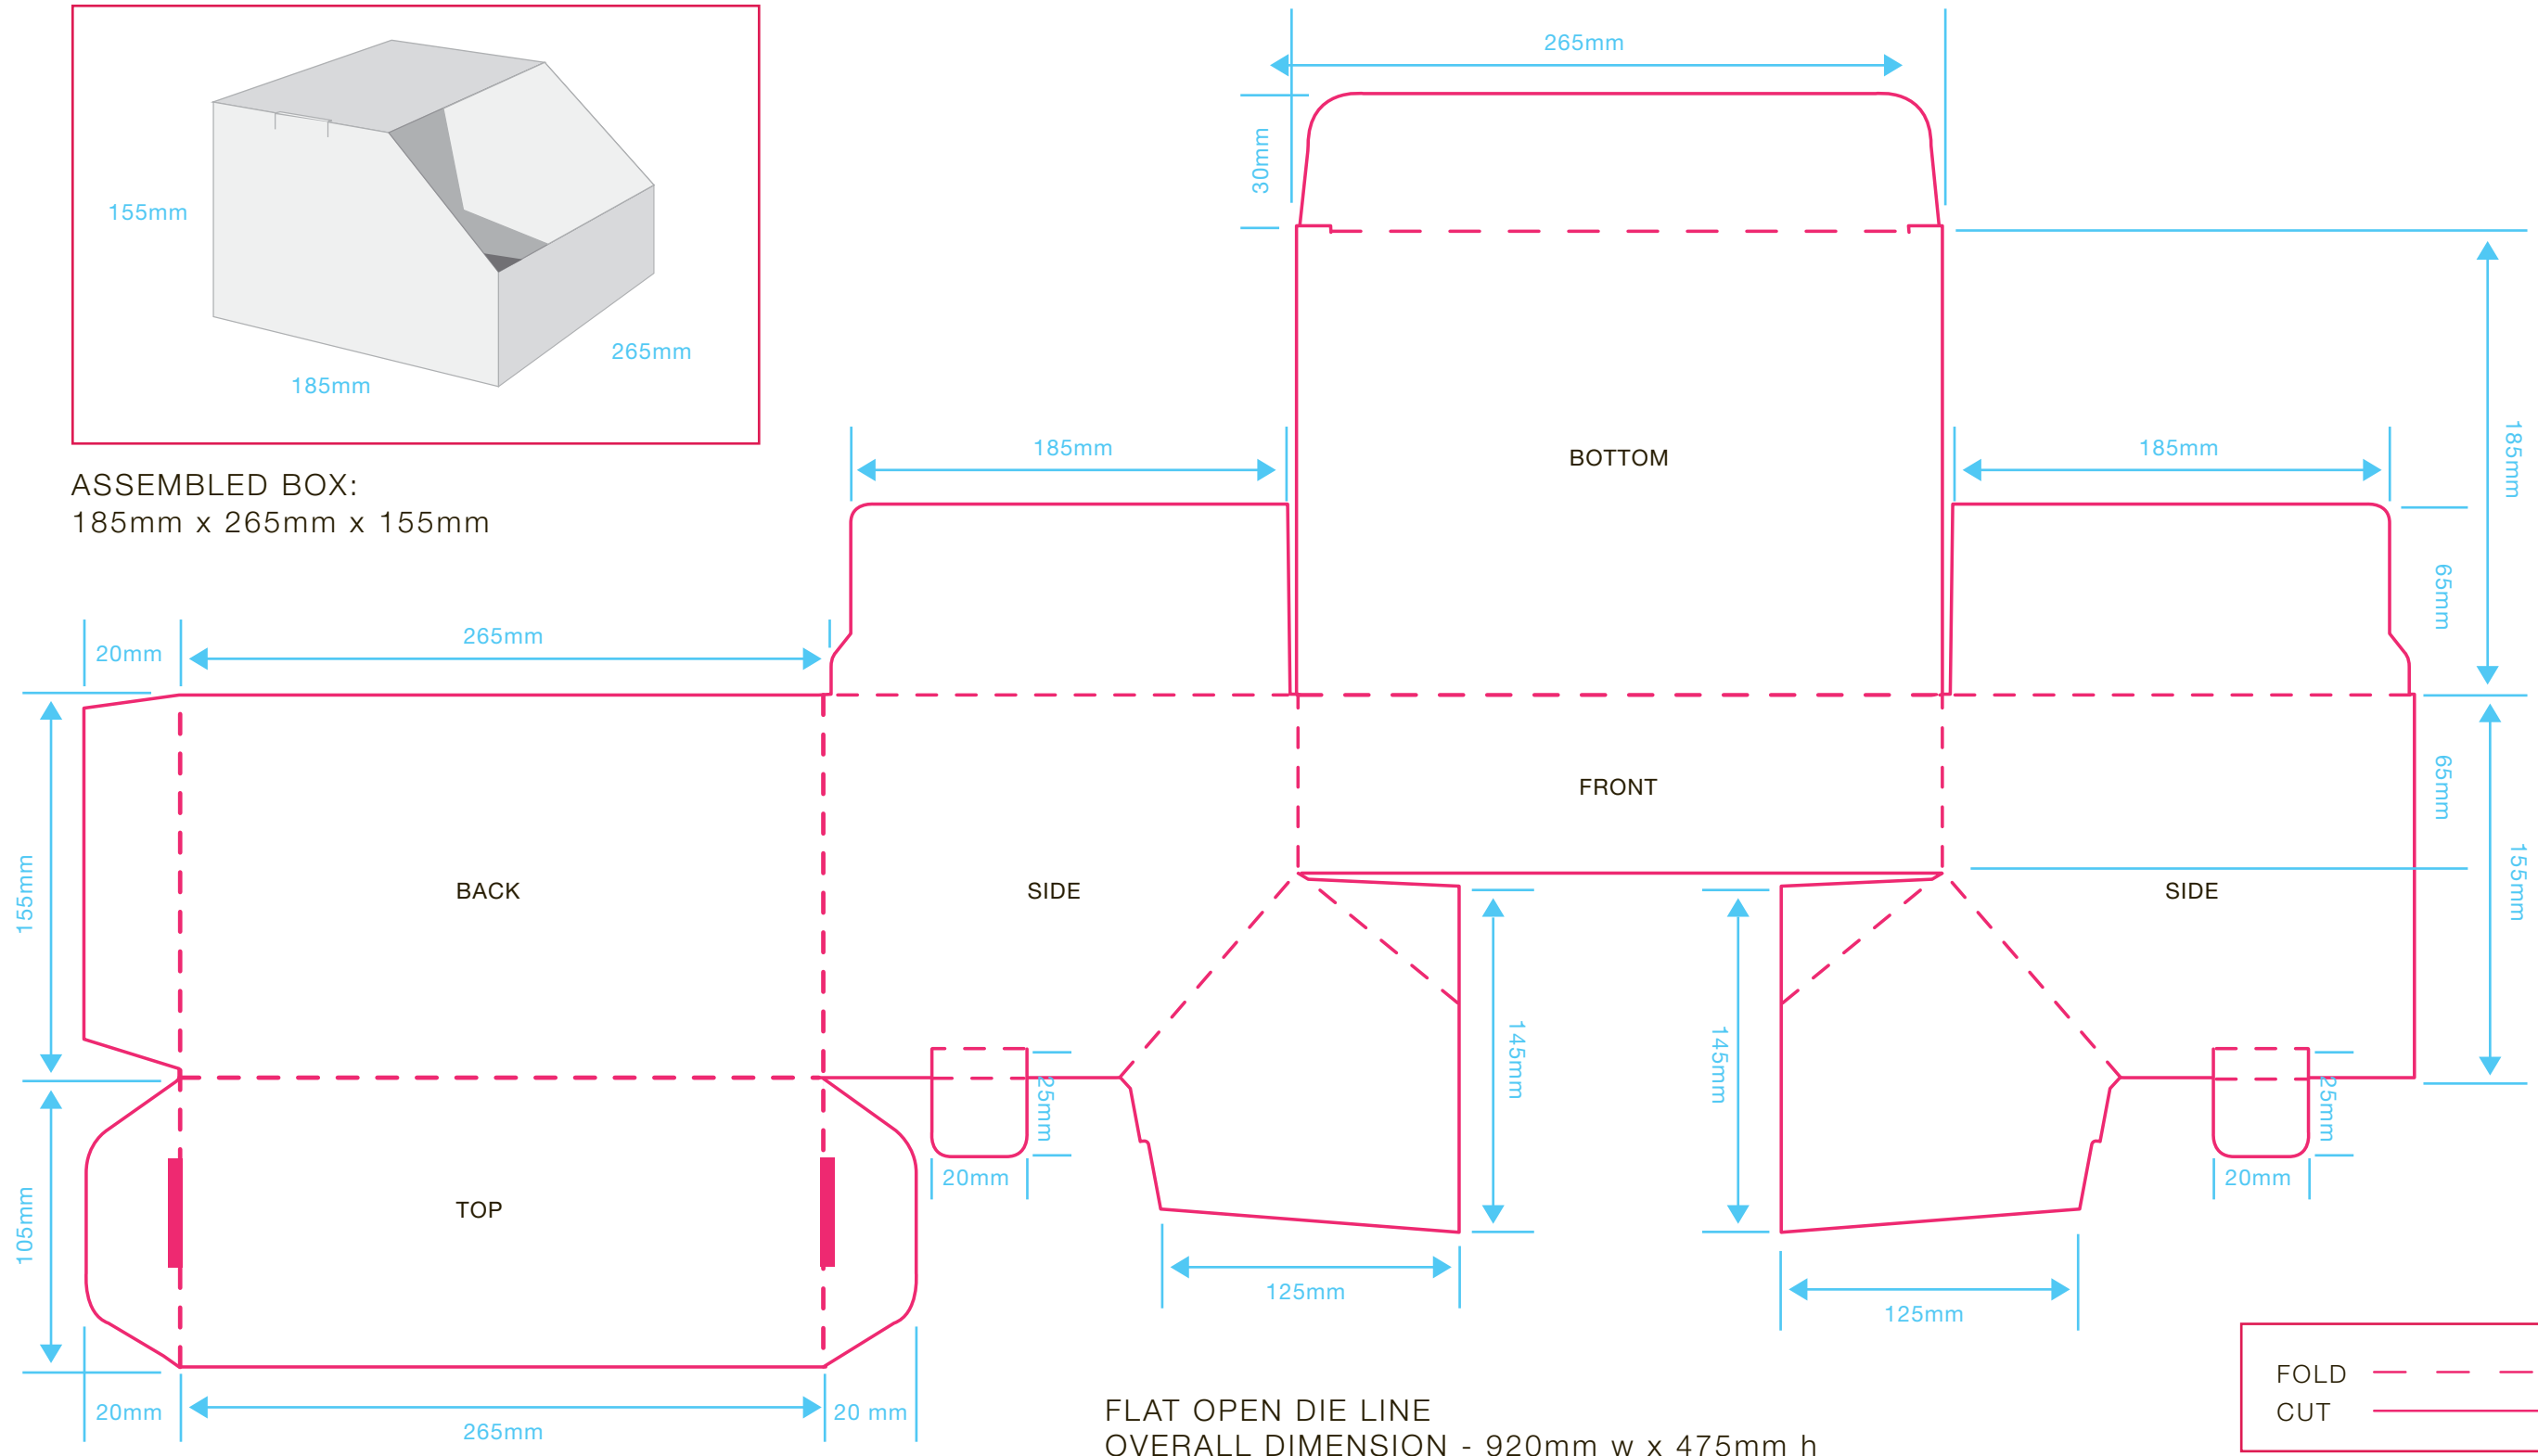

SET OF 3 FINGER PUMPING CONTAINERS (RECTANGULAR SET)

ASSEMBLED BOX:
185mm x 265mm x 155mm

FOLD - - - - -
CUT —————

NO GLUE FOLDING RECTANGULAR BOX