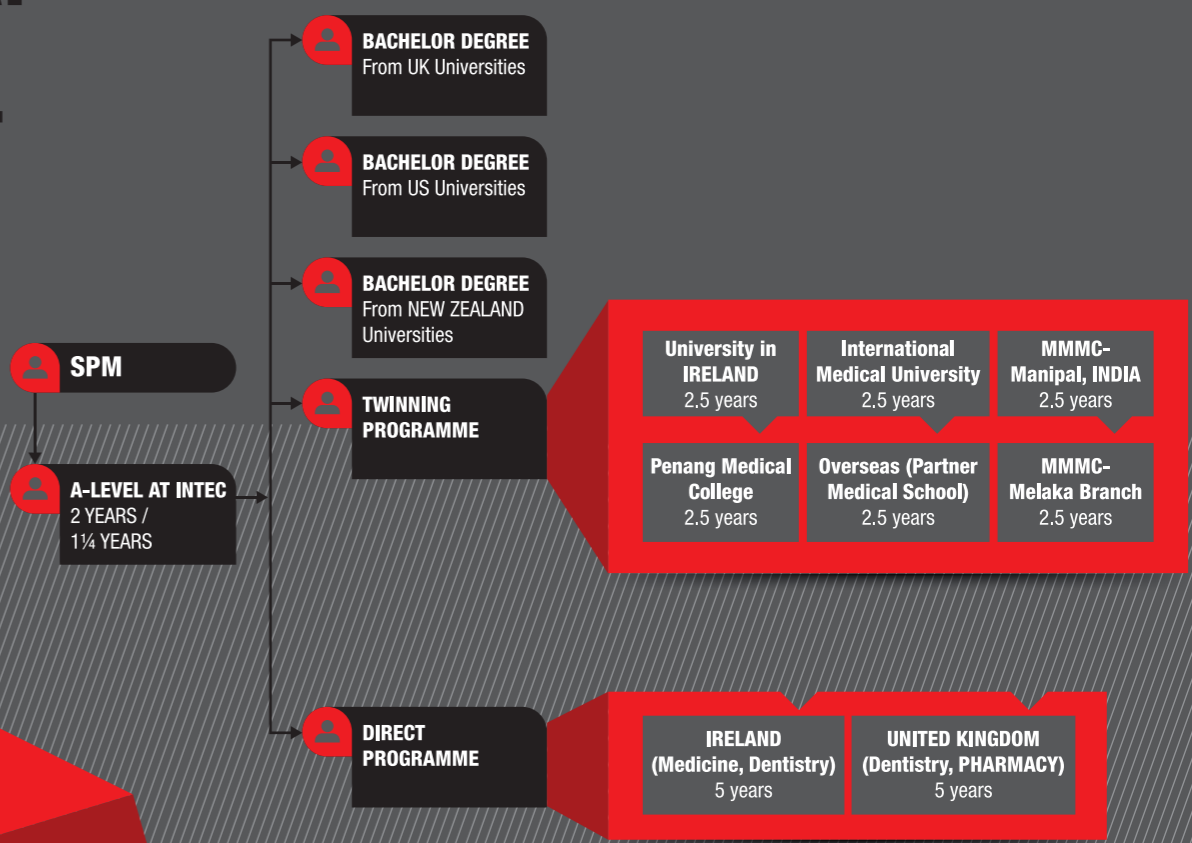

A-LEVEL GERMAN PROGRAMME

website: www.intec.edu.my
CONTACT US
hotline: +603 5522 7000
e-mail: corporate@intec.edu.my

INTEC EDUCATION COLLEGE
Ultm Section 17 Campus
40200 Shah Alam
Selangor Darul Ehsan

PROGRAMME BACKGROUND

The A-Level Programme prepares students to sit for the GCE Advanced Level Examination. Those who pass the A-Level examinations according to the requirement of sponsor and university will qualify to further their studies abroad.

ENTRY REQUIREMENTS

Science / Non-Science
Minimum 5 credits including English language and either Mathematics or any Science subjects in SPM/GCE O-Level or equivalent

LIST OF MAJOR OFFERED

- Medicine / Dentistry / Pharmacy / Sciences
- Engineering
- Social Sciences

PLACEMENT STUDENTS

- +University College Dublin
- +Royal College of Surgeons
- +Melaka Manipal Medical College
- +International Medical University

PATHWAY FOR A-LEVEL PROGRAMME STUDENTS

University in IRELAND 2.5 years	International Medical University 2.5 years	MMMC-Manipal, INDIA 2.5 years
Penang Medical College 2.5 years	Overseas (Partner Medical School) 2.5 years	MMMC-Melaka Branch 2.5 years

IRELAND (Medicine, Dentistry) 5 years	UNITED KINGDOM (Dentistry, PHARMACY) 5 years