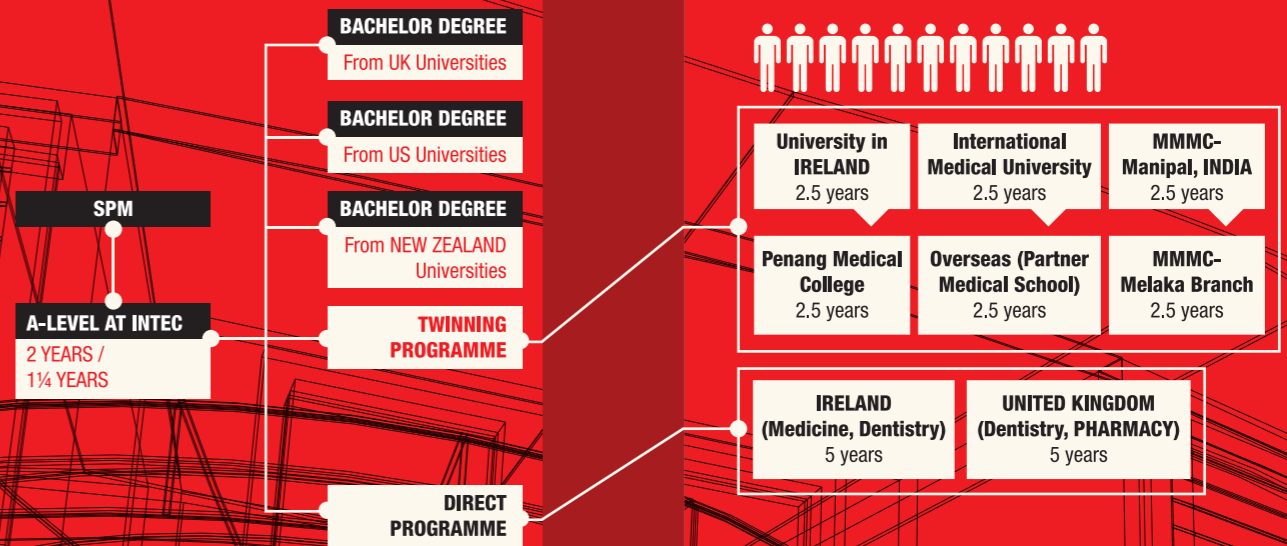

ENTRY REQUIREMENTS

Science / Non-Science
 Minimum 5 credits including English language and either Mathematics or any Science subjects in SPM/GCE O-Level or equivalent

- University College Dublin
- Royal College of Surgeons
- Melaka Manipal Medical College
- International Medical University

PLACEMENT STUDENTS

LIST OF MAJOR OFFERED

Medicine / Dentistry / Pharmacy / Sciences
 Engineering
 Social Sciences

PATHWAY FOR A-LEVEL PROGRAMME STUDENTS