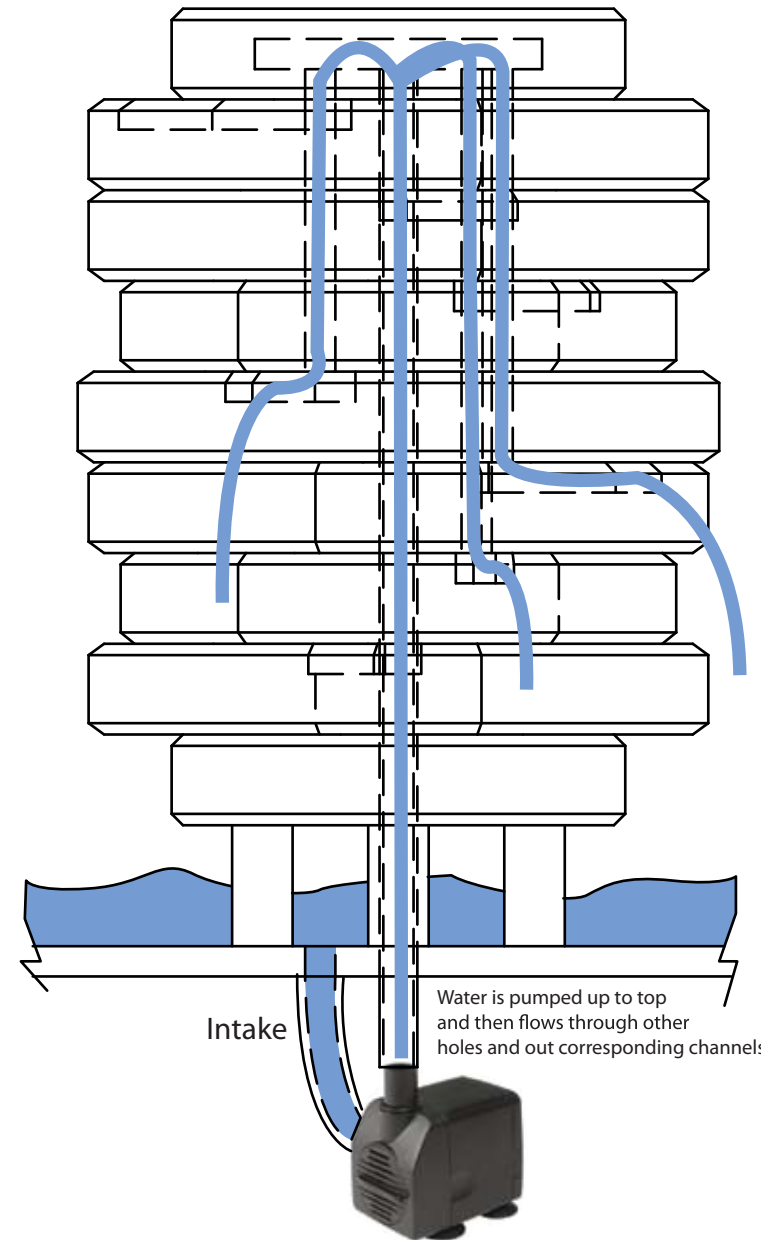

*The miracles of science™*

Chosen for complimentary Materials and Fabrication for show room display and possible trade shows.

Scaled down by half, This fountain is a desktop fountain, that sits less than two feet tall and only twenty-one inches wide with a seven inch skirt.

The pump rests under the skirt hidden and uses rubber tubing to run the water directly up into the top layer and flow down through the fountain.

The water flows through the fountain into the bowl, then directly back into the pump and up to the fountain again.

Sponsored by Corian for free materials, and my own personal Fabrication

Sunterra 109006 Small Fountain Pump, 75 GPH, Black

Basic Dimensions