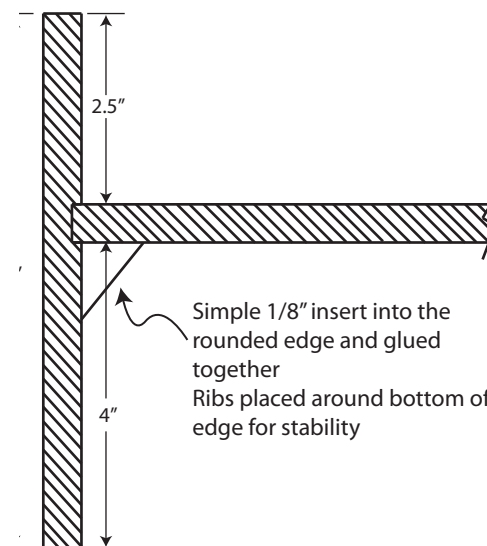

Scaled down by half, This fountain is a desktop fountain, that sits less than two feet tall and only twenty-one inches wide with a seven inch skirt.

The pump rests under the skirt hidden and uses rubber tubing to run the water directly up into the top layer and flow down through the fountain.

The water flows through the fountain into the bowl, then directly back into the pump and up to the fountain again.

Sponsored by Corian for free materials, and my own personal Fabrication

Sunterra 109006 Small Fountain Pump, 75 GPH, Black