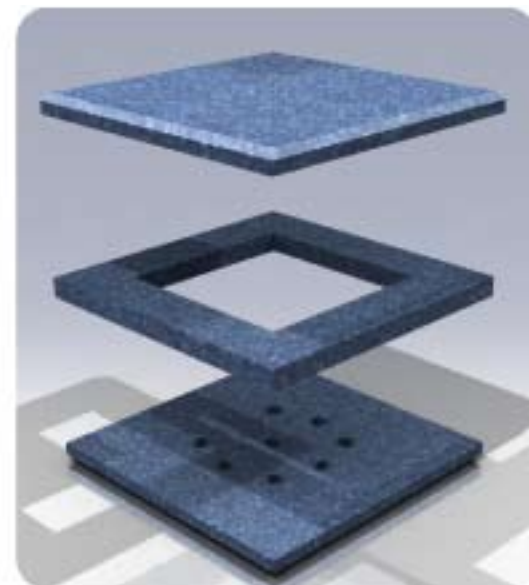

*The miracles of science™*

Chosen for complimentary Materials and Fabrication for show room display and possible trade shows.

Scaled down by half, This fountain is a desktop fountain, that sits less than two feet tall and only twenty-one inches wide with a seven inch skirt.

The pump rests under the skirt hidden and uses rubber tubing to run the water directly up into the top layer and flow down through the fountain.

The water flows through the fountain into the bowl, then directly back into the pump and up to the fountain again.

Sponsored by Corian for free materials, and my own personal Fabrication

Sunterra 109006 Small Fountain Pump, 75 GPH, Black

Basic Dimensions