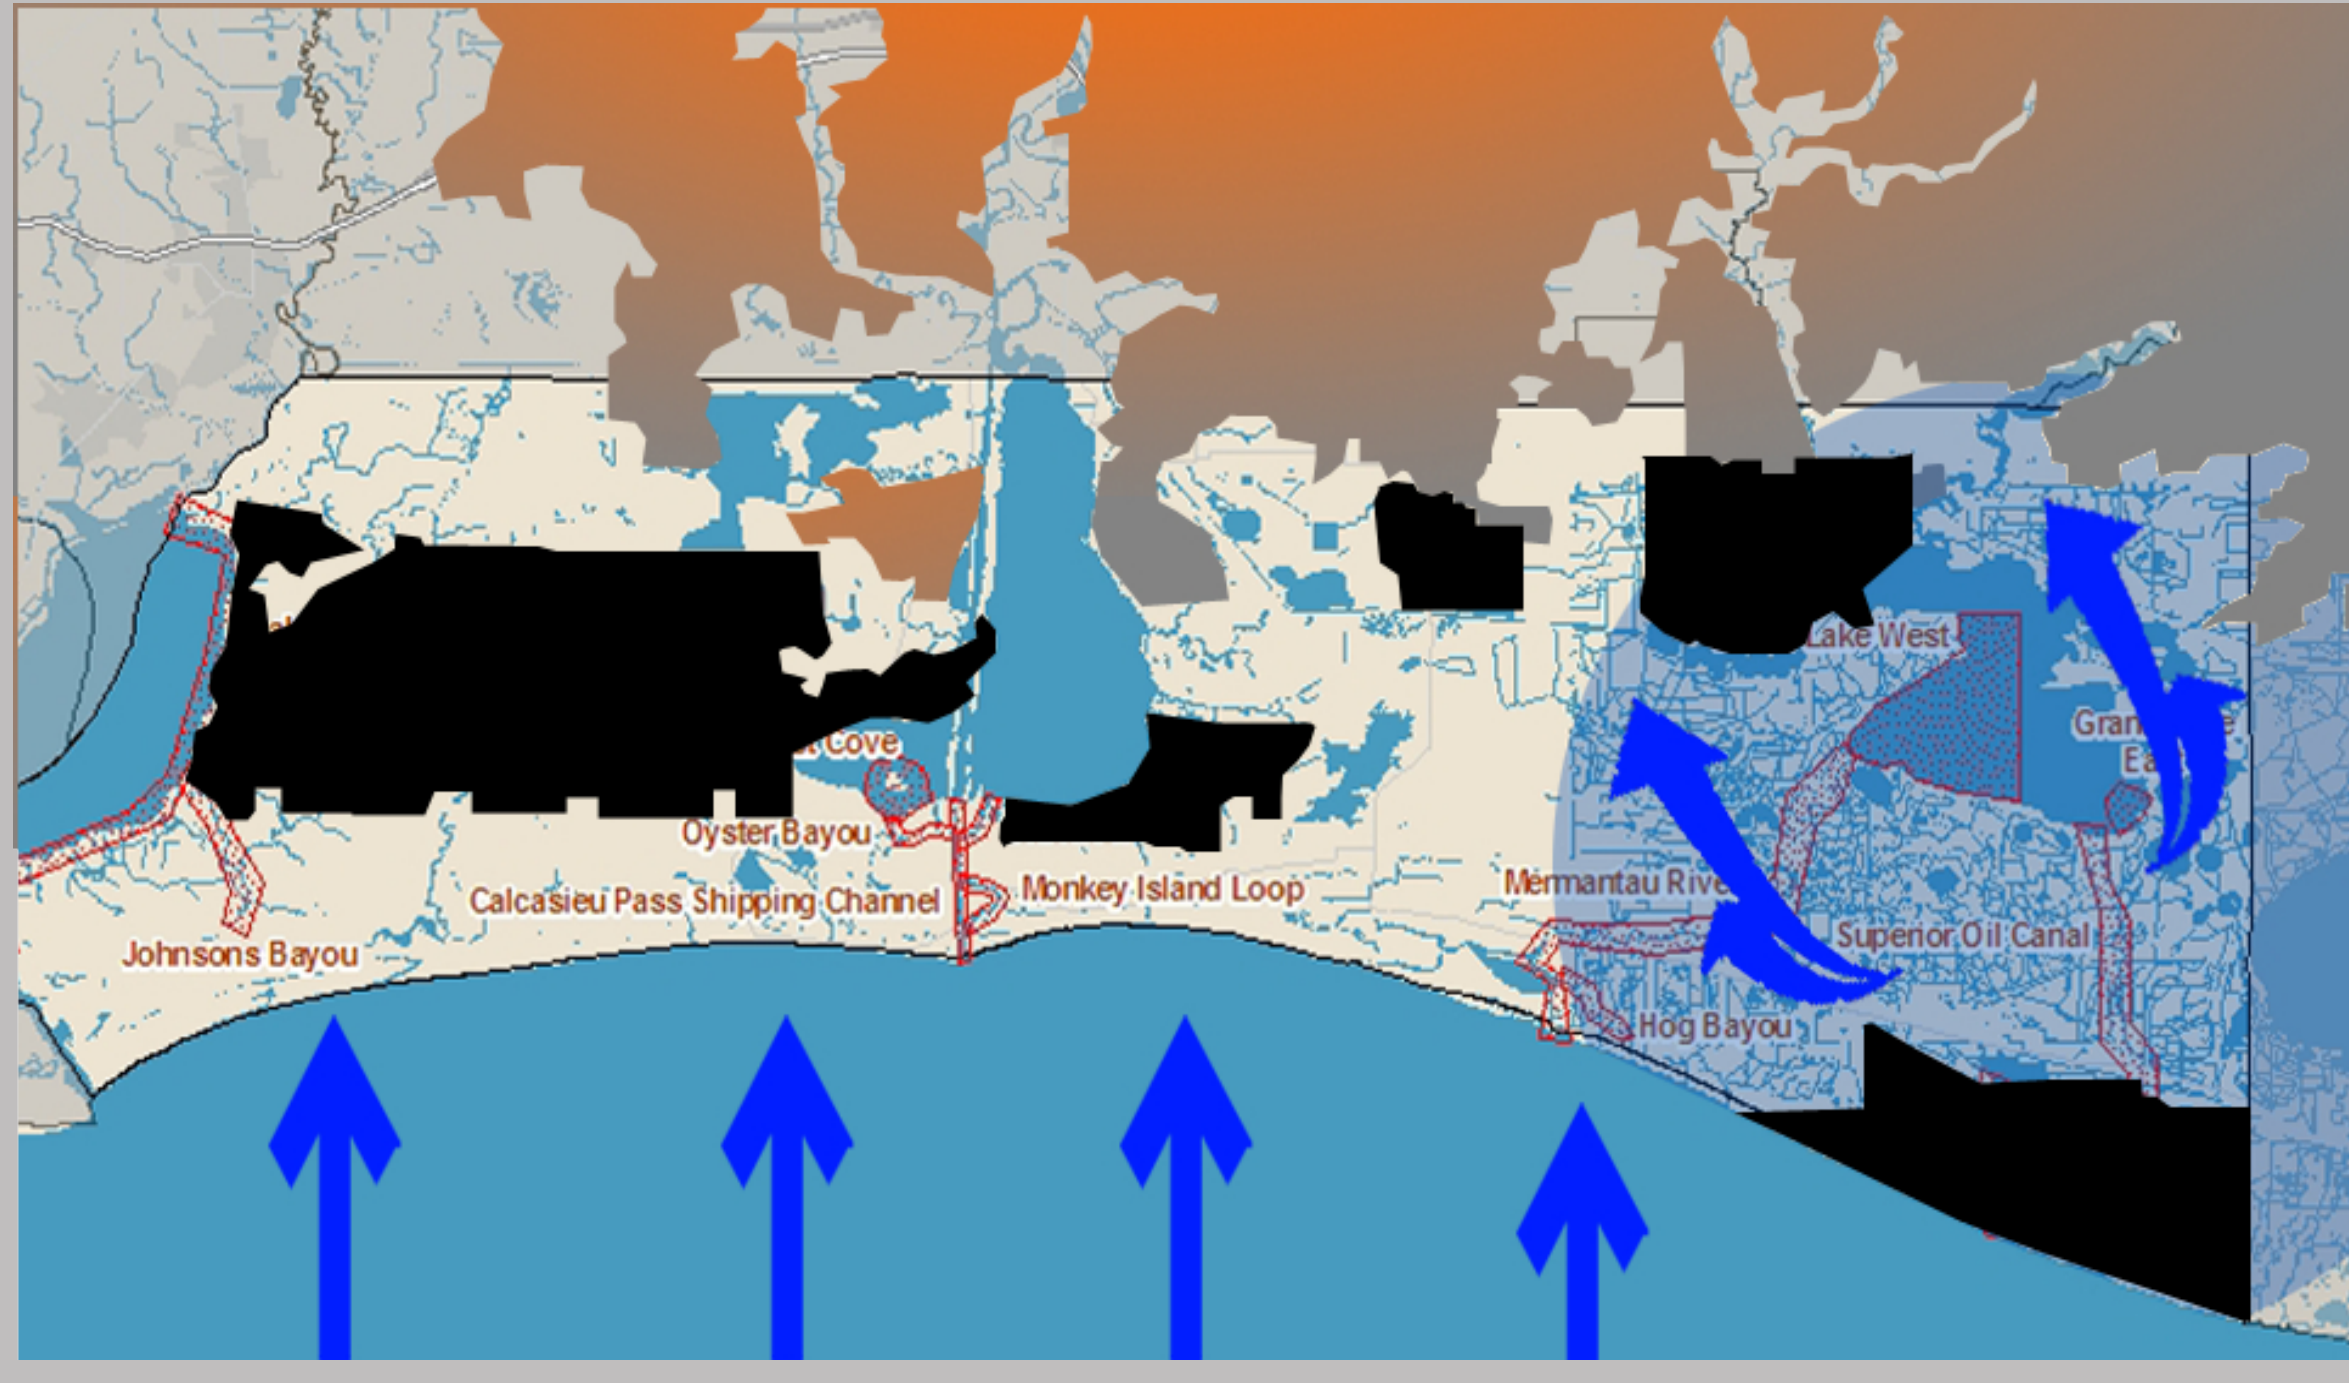

CAMERON, LA

Overview

Cultural Boundary Effects

Cultural Boundary Effects

Combo

1926

2008

Road and Water Traffic 1926

Road and Water Traffic 2008

Land

Road Traffic 1926

Road Traffic 2008

Water

Water Traffic 1926

Water Traffic 2008

Air

Flight Path 6:00 am

Flight Path 12:00 pm

Flight Path 6:00 pm

Flight Path 12:00 am

Flight Paths Combined