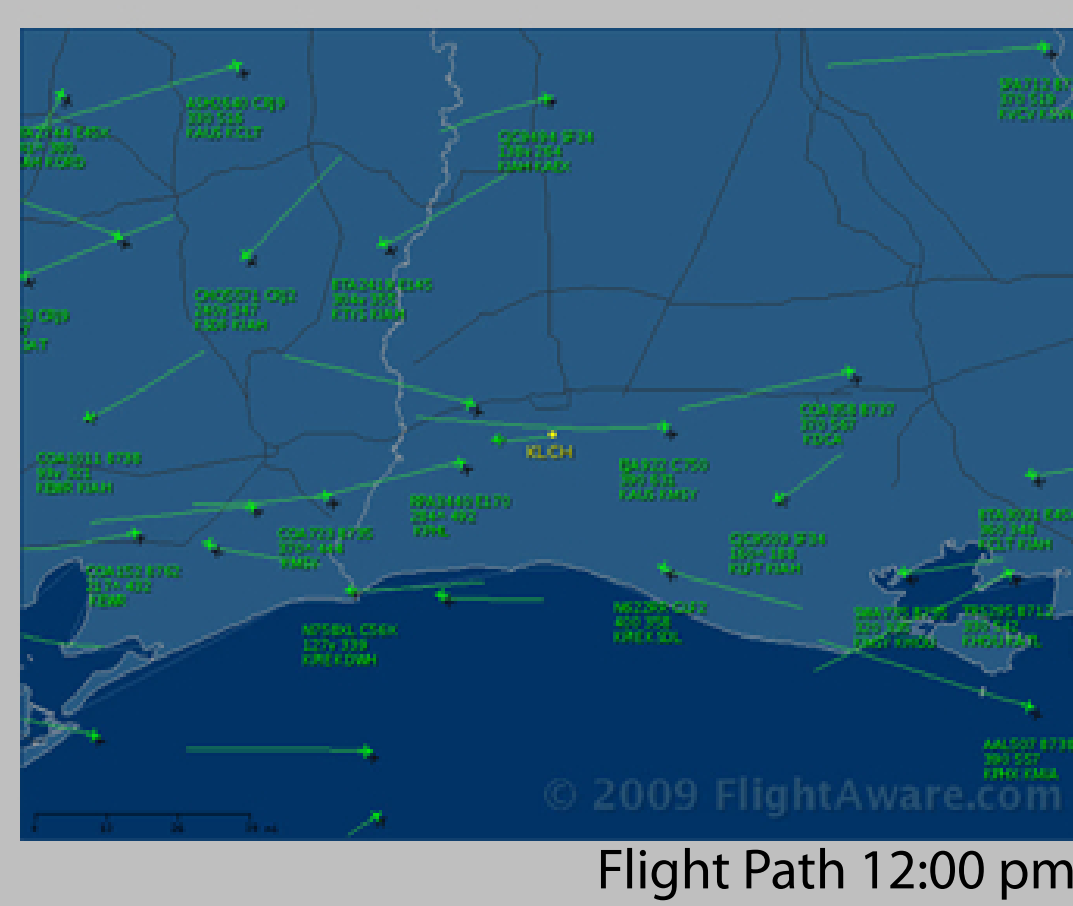

CAMERON, LA

Overview

Cultural Boundary Effects

Cultural Boundary Effects

Combo

1926

2008

Road and Water Traffic 1926

Road and Water Traffic 2008

Land

Road Traffic 1926

Road Traffic 2008

Water

Water Traffic 1926

Water Traffic 2008

Air

Flight Path 6:00 am

Flight Path 12:00 pm

Flight Path 6:00 pm

Flight Path 12:00 am

Flight Paths Combined