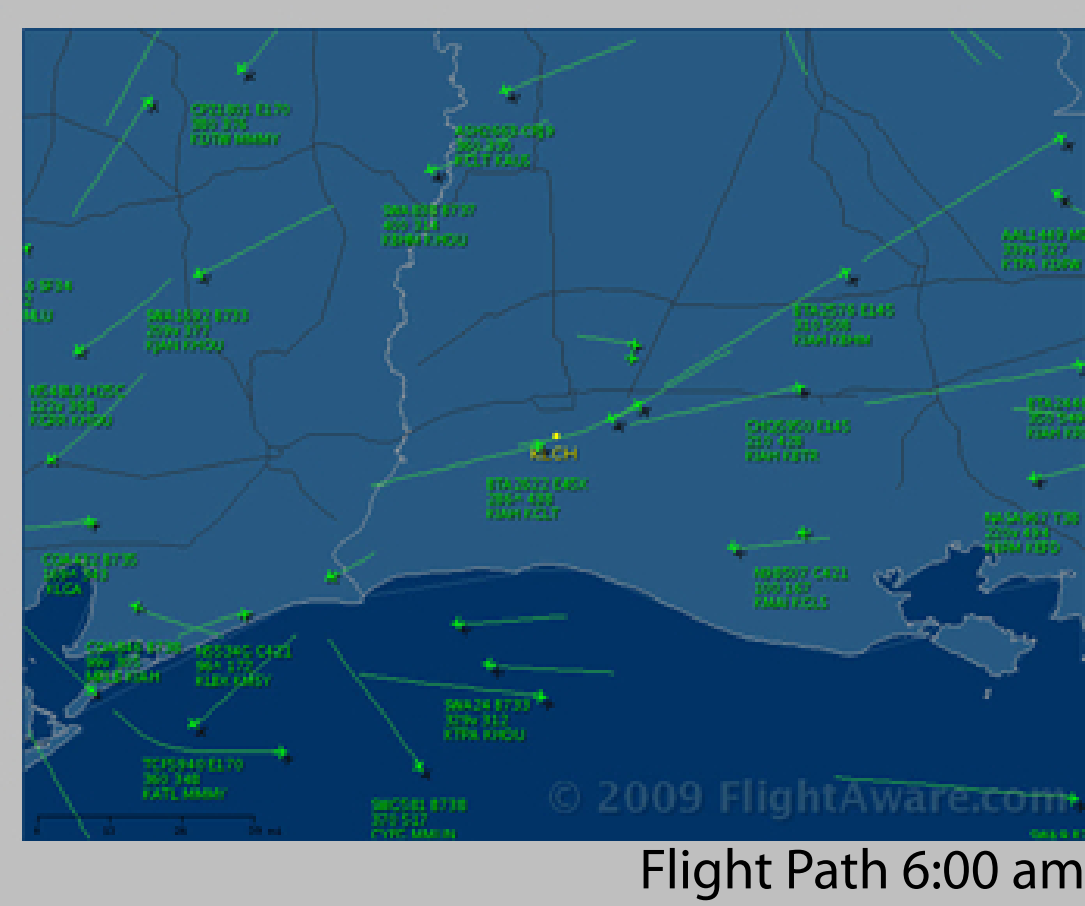

CAMERON, LA

Overview

Cultural Boundary Effects

Cultural Boundary Effects

Combo

1926

2008

Road and Water Traffic 1926

Road and Water Traffic 2008

Land

Road Traffic 1926

Road Traffic 2008

Water

Water Traffic 1926

Water Traffic 2008

Air

Flight Path 6:00 am

Flight Path 12:00 pm

Flight Path 6:00 pm

Flight Path 12:00 am

Flight Paths Combined