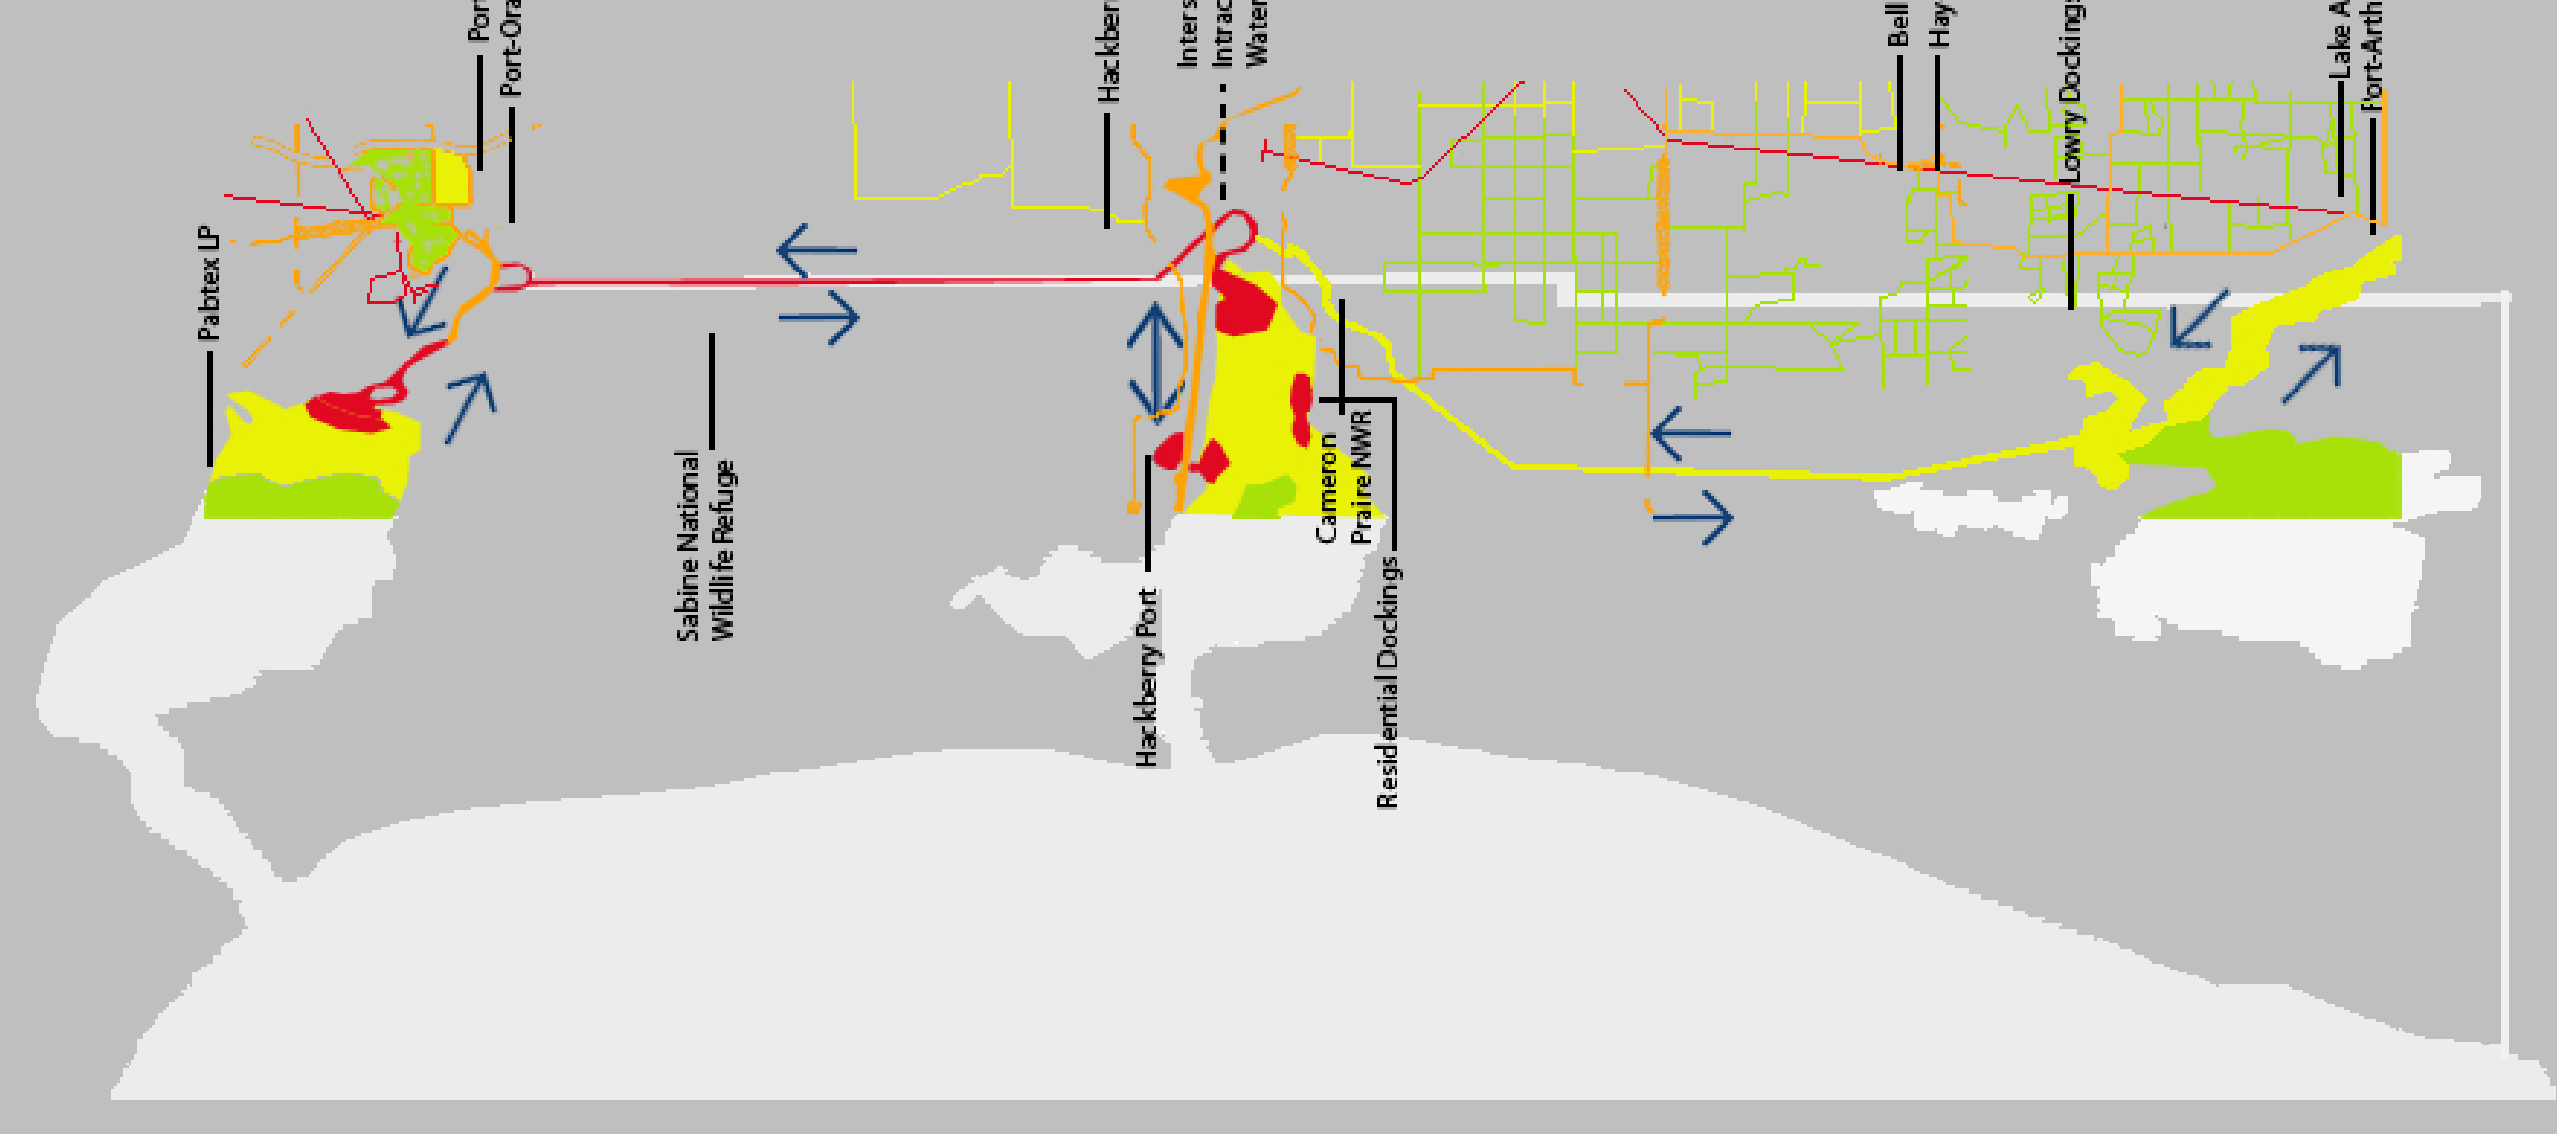

CAMERON, LA

Overview

Cultural Boundary Effects

Cultural Boundary Effects

Combo

1926

2008

Road and Water Traffic 1926

Road and Water Traffic 2008

Land

Road Traffic 1926

Road Traffic 2008

Water

Water Traffic 1926

Water Traffic 2008

Air

Flight Path 6:00 am

Flight Path 12:00 pm

Flight Path 6:00 pm

Flight Path 12:00 am

Flight Paths Combined