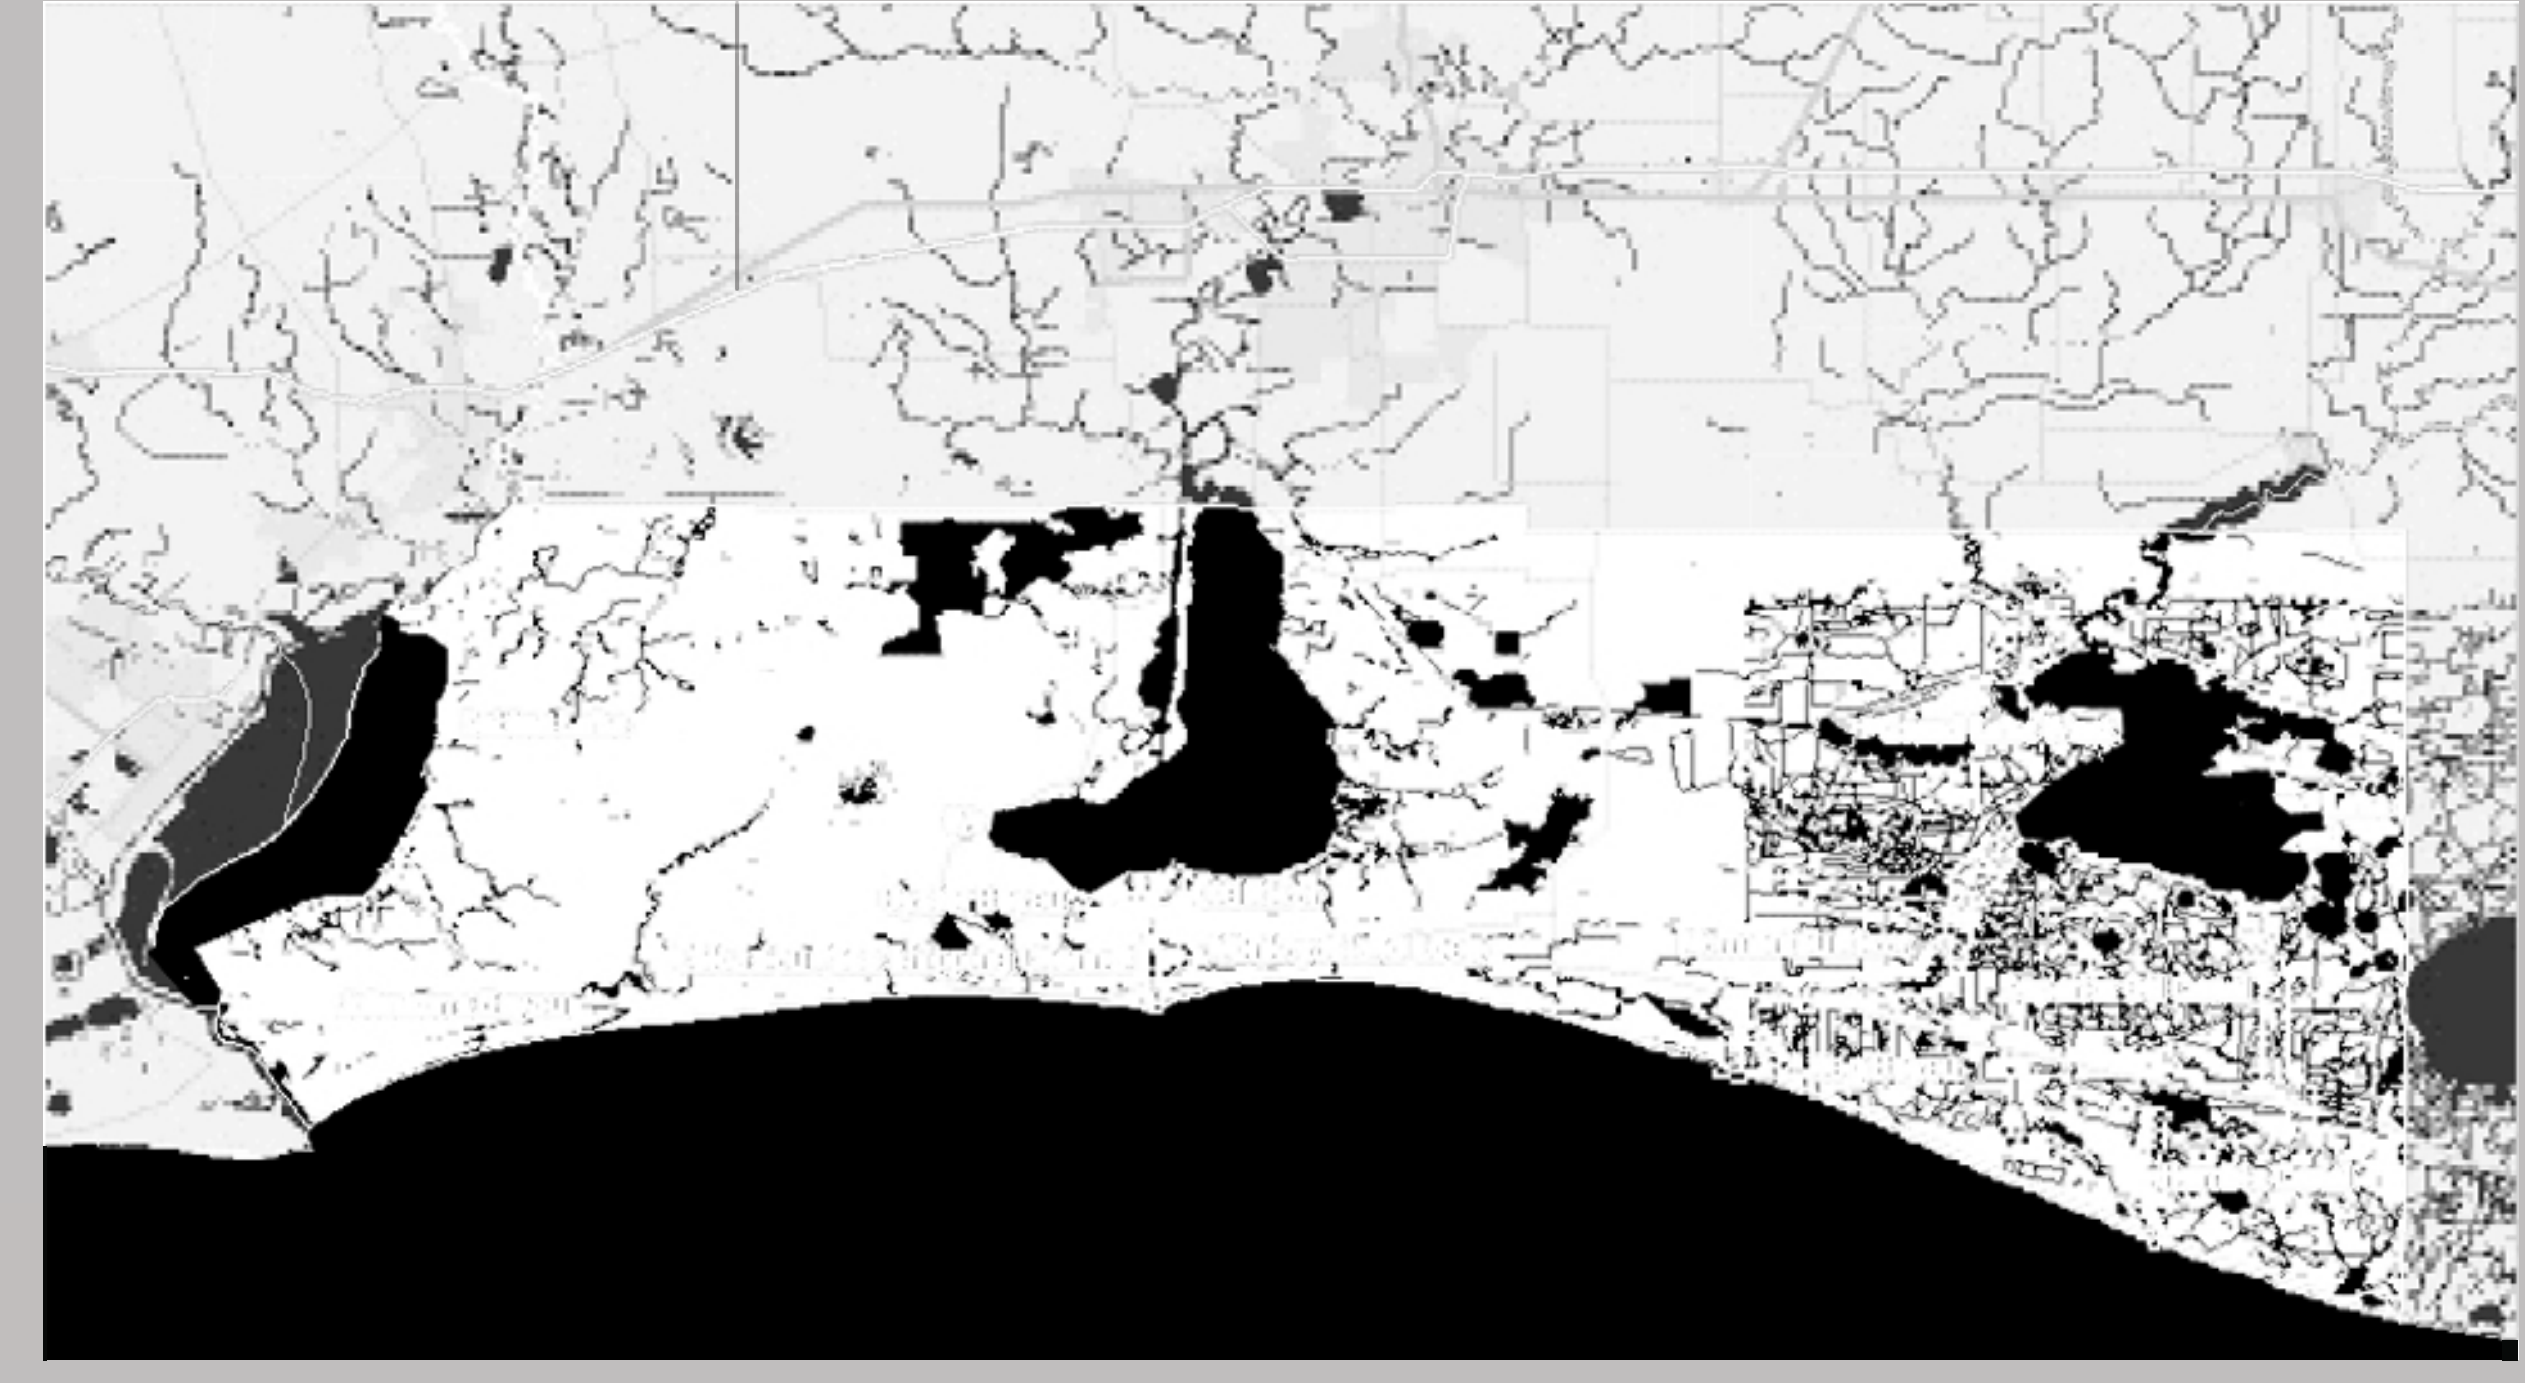

CAMERON, LA

Overview

Cultural Boundary Effects

Cultural Boundary Effects

Combo

1926

2008

Road and Water Traffic 1926

Road and Water Traffic 2008

Land

Road Traffic 1926

Road Traffic 2008

Water

Water Traffic 1926

Water Traffic 2008

Air

Flight Path 6:00 am

Flight Path 12:00 pm

Flight Path 6:00 pm

Flight Path 12:00 am

Flight Paths Combined