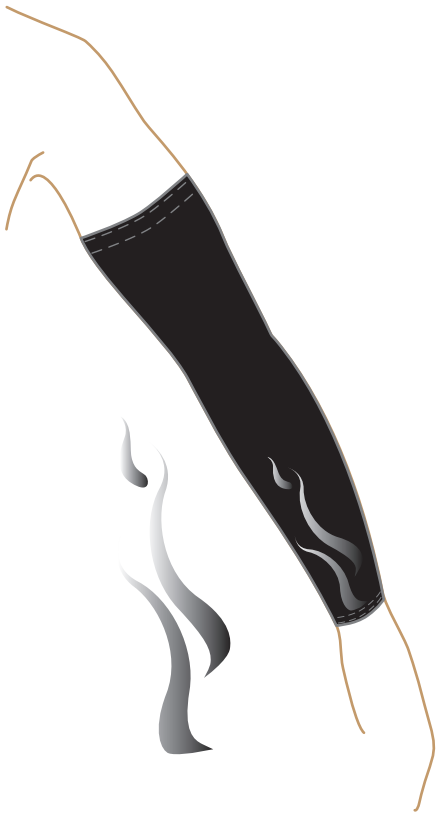

ARMWARMER

BEANIE

FRONT

BACK WITH
PONY TAIL OPENING

EAR WARMER

front

side

ABSORBENT TERRY

REFLECTIVE TAPE

bottom

top

GLOVES