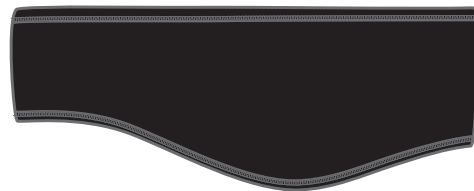

ARMWARMER

BEANIE

FRONT

BACK WITH
PONY TAIL OPENING

EAR WARMER

front

side

ABSORBENT TERRY

REFLECTIVE TAPE

bottom

top

GLOVES