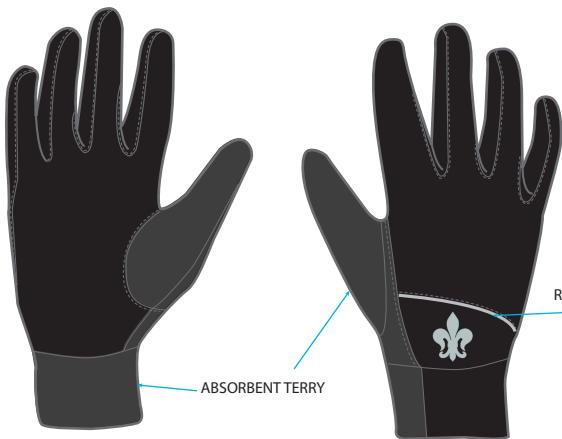

ARMWARMER

BEANIE

FRONT

BACK WITH
PONY TAIL OPENING

EAR WARMER

front

side

ABSORBENT TERRY

REFLECTIVE TAPE

bottom

top

GLOVES