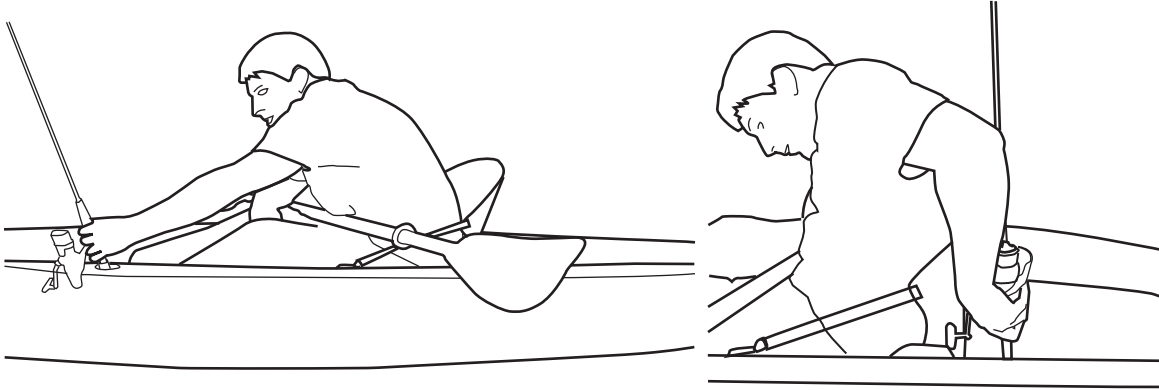

- *Rapid Rail* track and modules allow kayak rigging without drilling holes
- Large variety of accessories can attach to modules
- Modules can be moved or swapped out on the water without tools
- Enables varied outfitting or complete removal for different types of trips
- Interfaces with most popular mounts on market

accepts scotty  
accessory mounts

easy grip to tighten  
in extrusion

Ram Mounts

Scotty Mounts

Rapid Rail Module