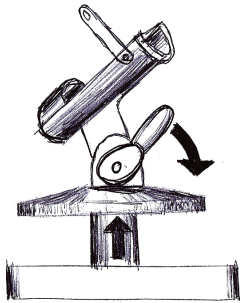

- *Rapid Rail* track and modules allow kayak rigging without drilling holes
- Large variety of accessories can attach to modules
- Modules can be moved or swapped out on the water without tools
- Enables varied outfitting or complete removal for different types of trips
- Interfaces with most popular mounts on market

accepts scotty  
accessory mounts

easy grip to tighten  
in extrusion

Ram Mounts

Scotty Mounts

Rapid Rail Module