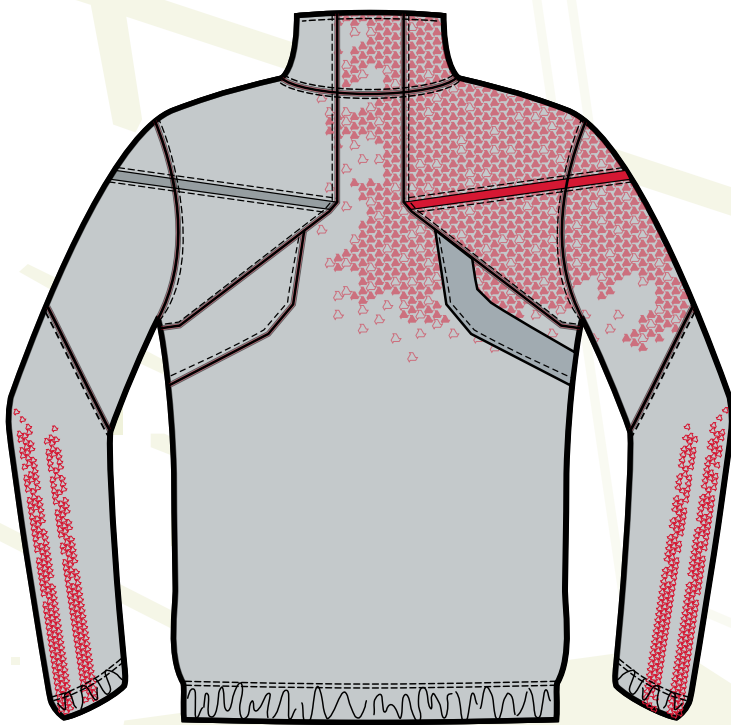

POWDER GREY (VAR F/W 06)

POPPY (CON S/S 06)

IMAGE
WATER-RESISTANT JACKET

IMAGE TEE

FORMOTION

STEALTH
FALL / WINTER 2006