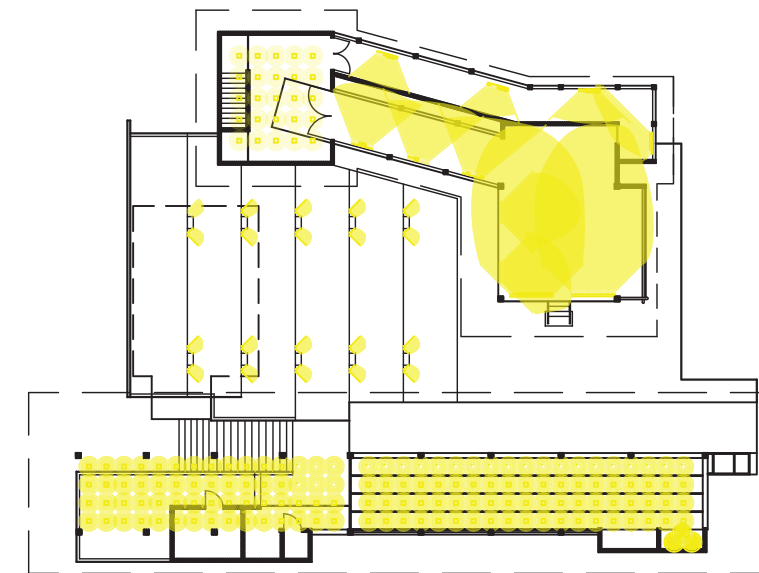

SEATING PLAN

- OUTDOOR TERRACED SEATING
- INDOOR SEATING

THEATER OCCUPATION PLAN

- BACKSTAGE (MIRROR ROOM)
- GREEN ROOM (BACKSTAGE CORRIDOR)
- STAGE
- INSTRUMENTAL SPACE
- CHORUS SPACE
- SMALL PINE TREES
- BACKDOOR TO STAGE (KIRIDO)

LIGHTING PLAN

- LIGHTING

CIRCULATION PLAN

- CIRULATORY MOVEMENT

NATURE ABSORPTION ANALYSIS

- NATURE PENETRATION BY VIEW