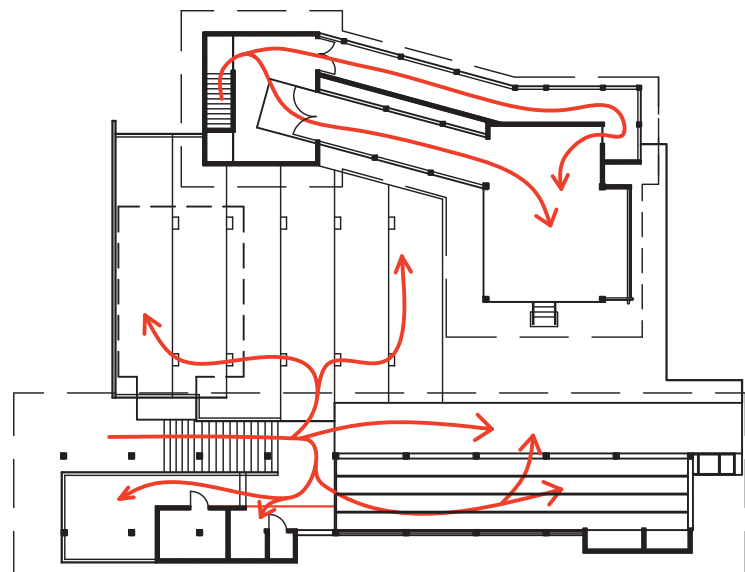

SEATING PLAN

- OUTDOOR TERRACED SEATING
- INDOOR SEATING

THEATER OCCUPATION PLAN

- BACKSTAGE (MIRROR ROOM)
- GREEN ROOM (BACKSTAGE CORRIDOR)
- STAGE
- INSTRUMENTAL SPACE
- CHORUS SPACE
- SMALL PINE TREES
- BACKDOOR TO STAGE (KIRIDO)

LIGHTING PLAN

- LIGHTING

CIRCULATION PLAN

- CIRULATORY MOVEMENT

NATURE ABSORPTION ANALYSIS

- NATURE PENETRATION BY VIEW