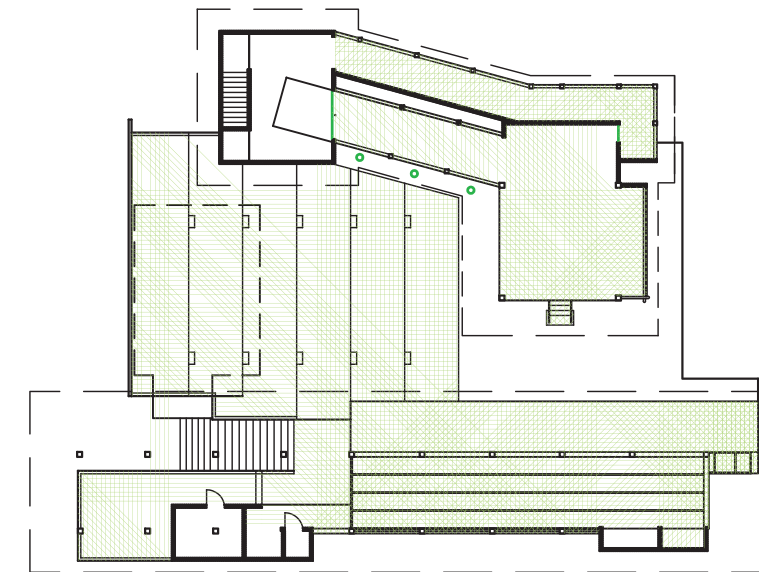

SEATING PLAN

- OUTDOOR TERRACED SEATING
- INDOOR SEATING

THEATER OCCUPATION PLAN

- BACKSTAGE (MIRROR ROOM)
- GREEN ROOM (BACKSTAGE CORRIDOR)
- STAGE
- INSTRUMENTAL SPACE
- CHORUS SPACE
- SMALL PINE TREES
- BACKDOOR TO STAGE (KIRIDO)

LIGHTING PLAN

- LIGHTING

CIRCULATION PLAN

- CIRULATORY MOVEMENT

NATURE ABSORPTION ANALYSIS

- NATURE PENETRATION BY VIEW