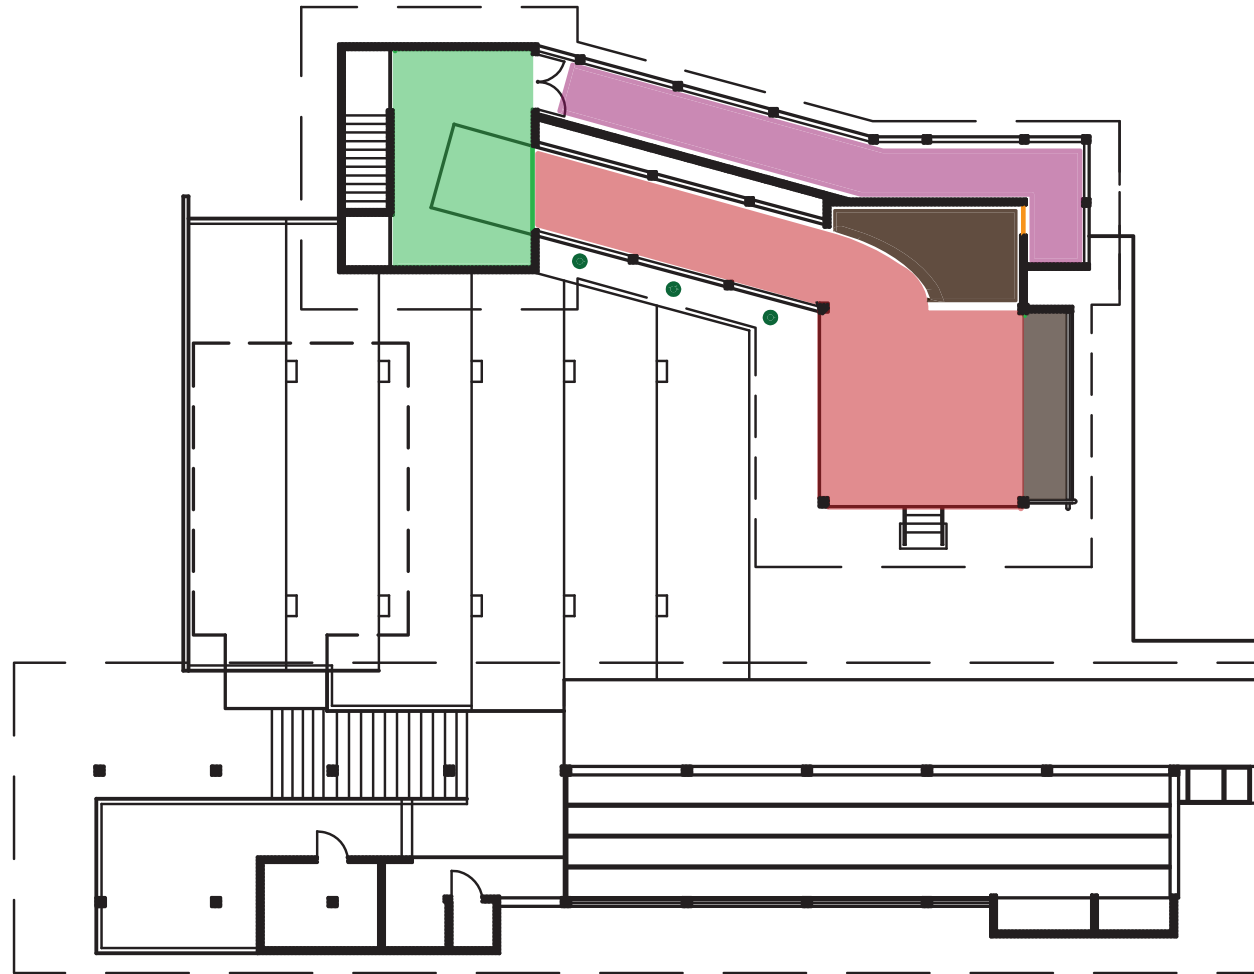

SEATING PLAN

- OUTDOOR TERRACED SEATING
- INDOOR SEATING

THEATER OCCUPATION PLAN

- BACKSTAGE (MIRROR ROOM)
- GREEN ROOM (BACKSTAGE CORRIDOR)
- STAGE
- INSTRUMENTAL SPACE
- CHORUS SPACE
- SMALL PINE TREES
- BACKDOOR TO STAGE (KIRIDO)

LIGHTING PLAN

- LIGHTING

CIRCULATION PLAN

- CIRULATORY MOVEMENT

NATURE ABSORPTION ANALYSIS

- NATURE PENETRATION BY VIEW