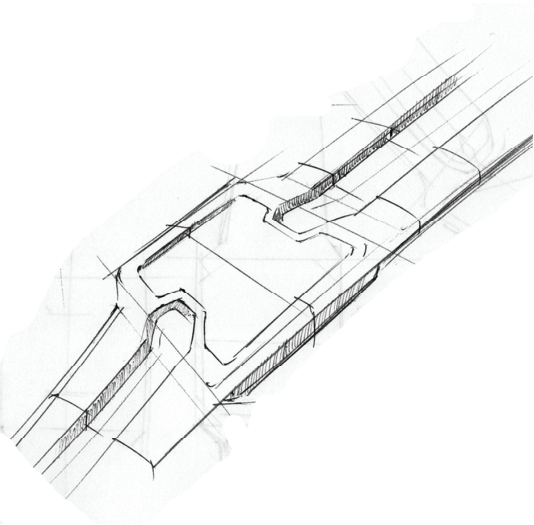

NOOKA

HOUR INDICATOR
(Highlights the approximate hour)

MINUTES INDICATOR

HARD PLASTIC CASING

RECESSED SCREEN