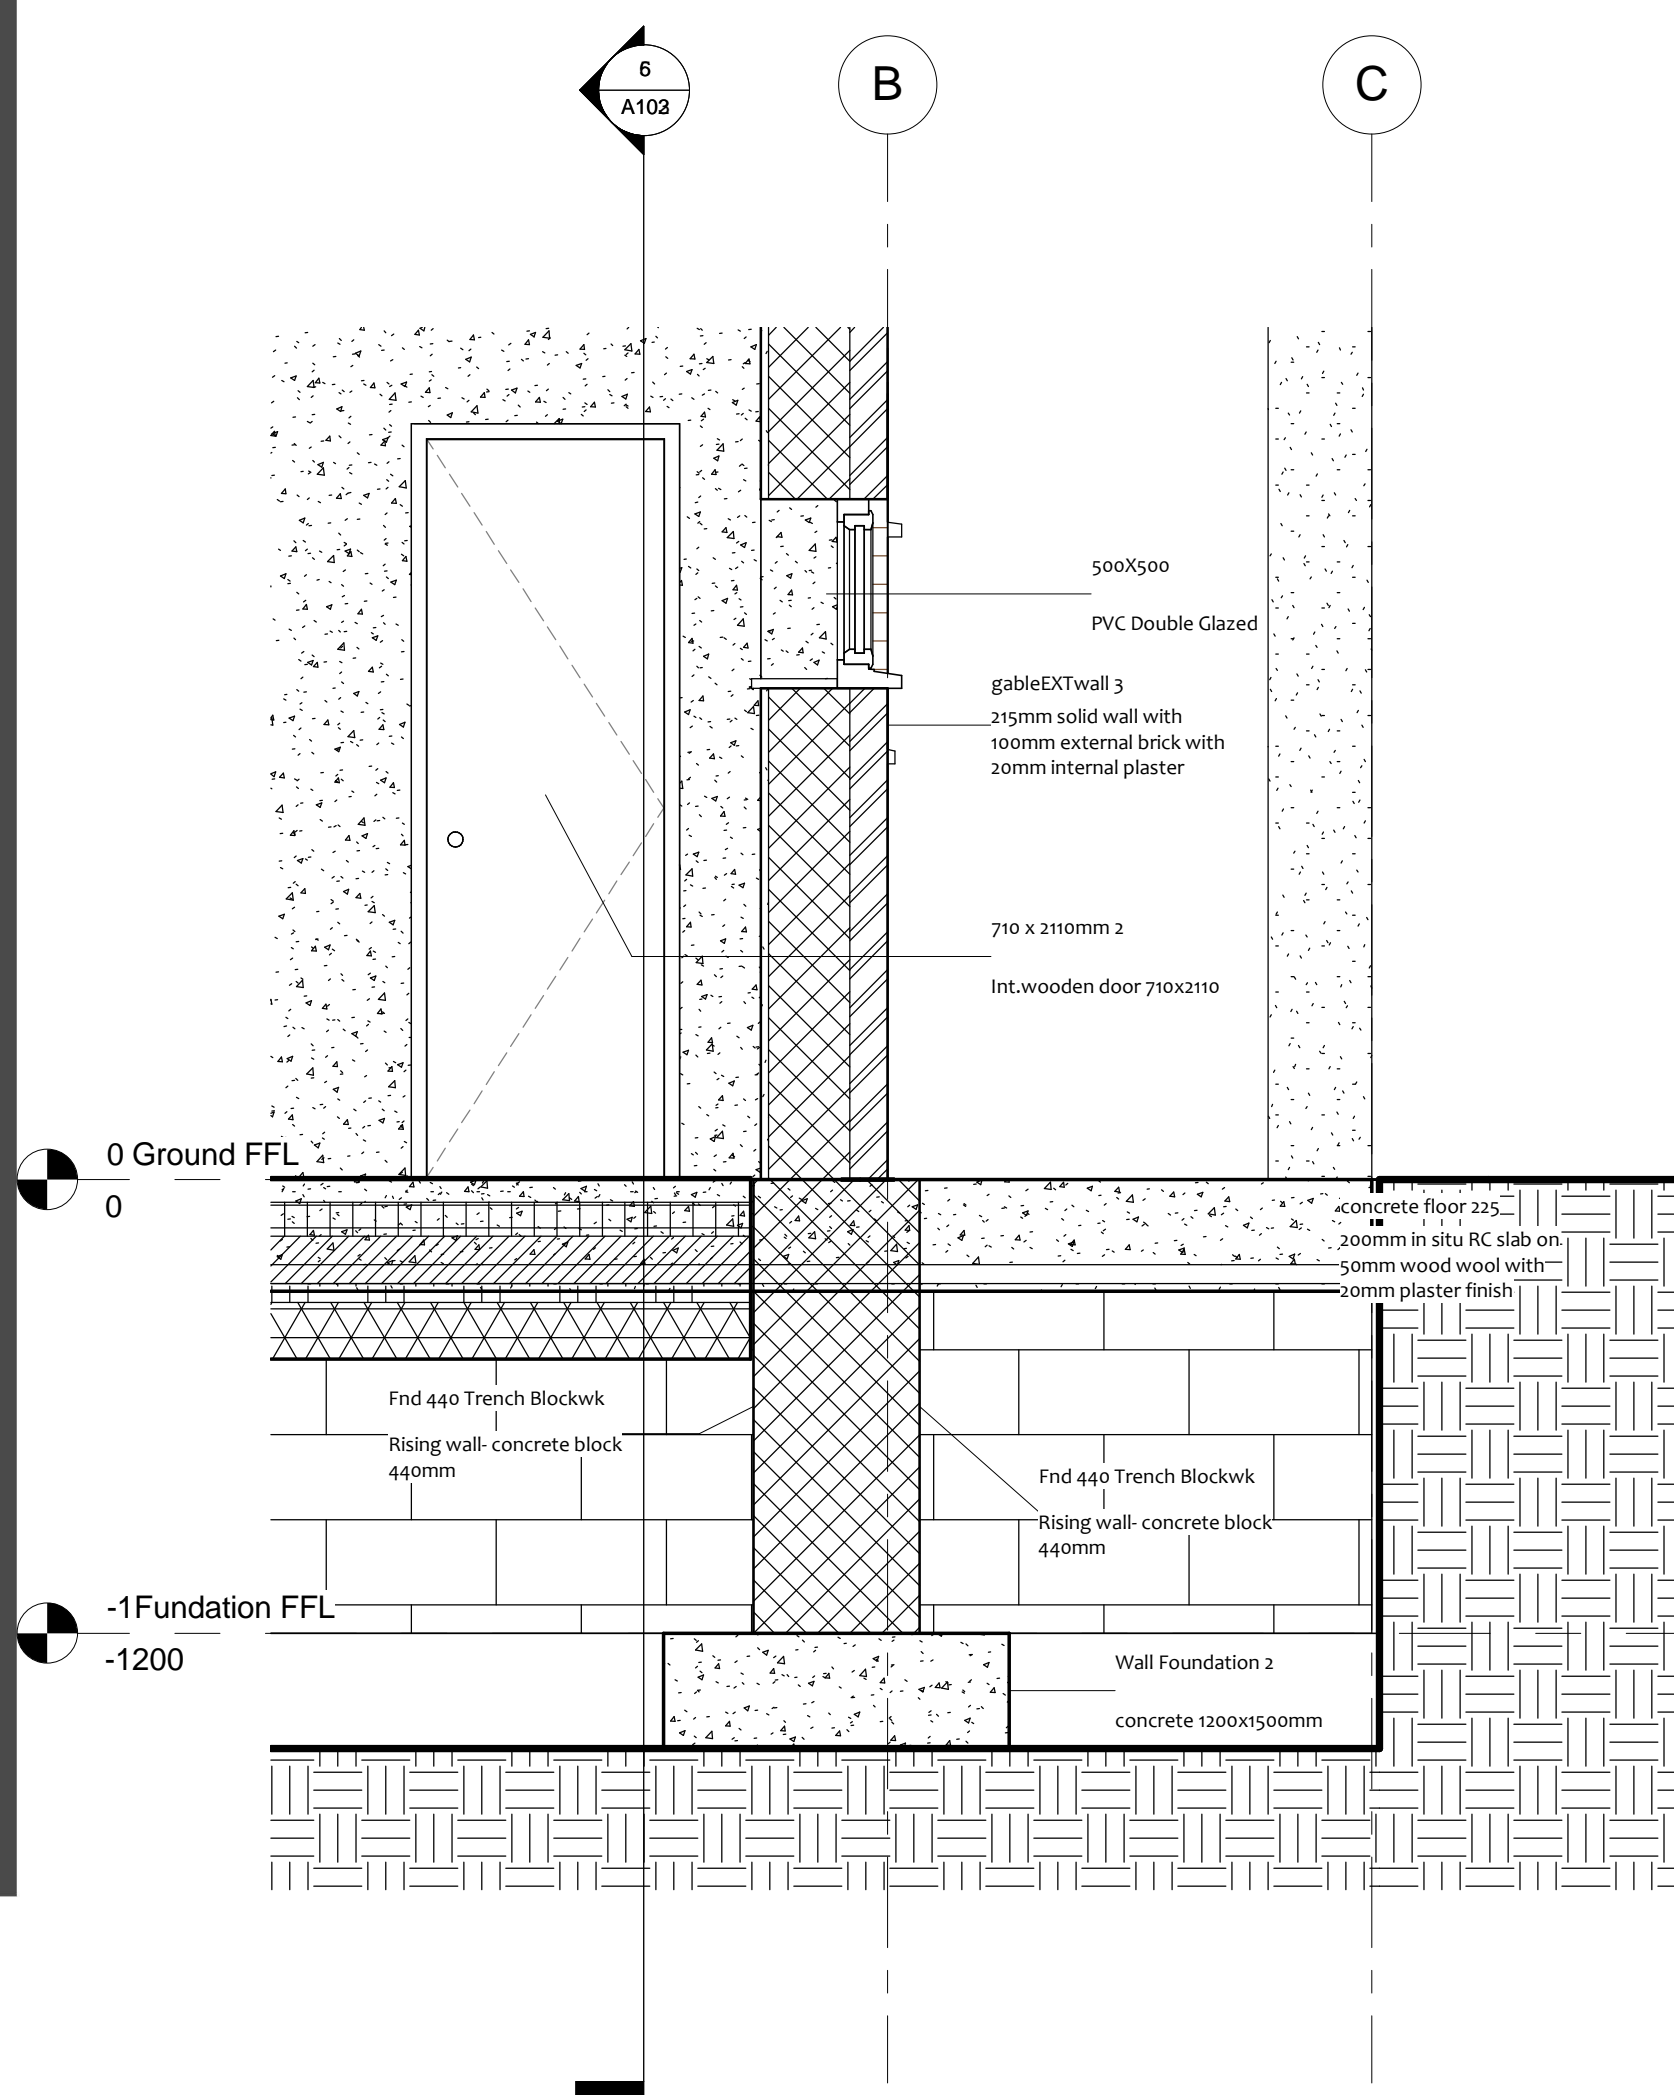

6 3D View 2

5 Overlap Wall
1:20

2 Interior1

1 Callout Foundation
1:20

3 Callout Parapet Wall
1:20

	Agnieszka Gdowska	MEng in IT in ACE BS (Hons) Architecture	Project number	Date	Student No		
	Details & Interiors		100	9 Nov 2012	Author		
				Scale	Stage		
				1:20	Checker		