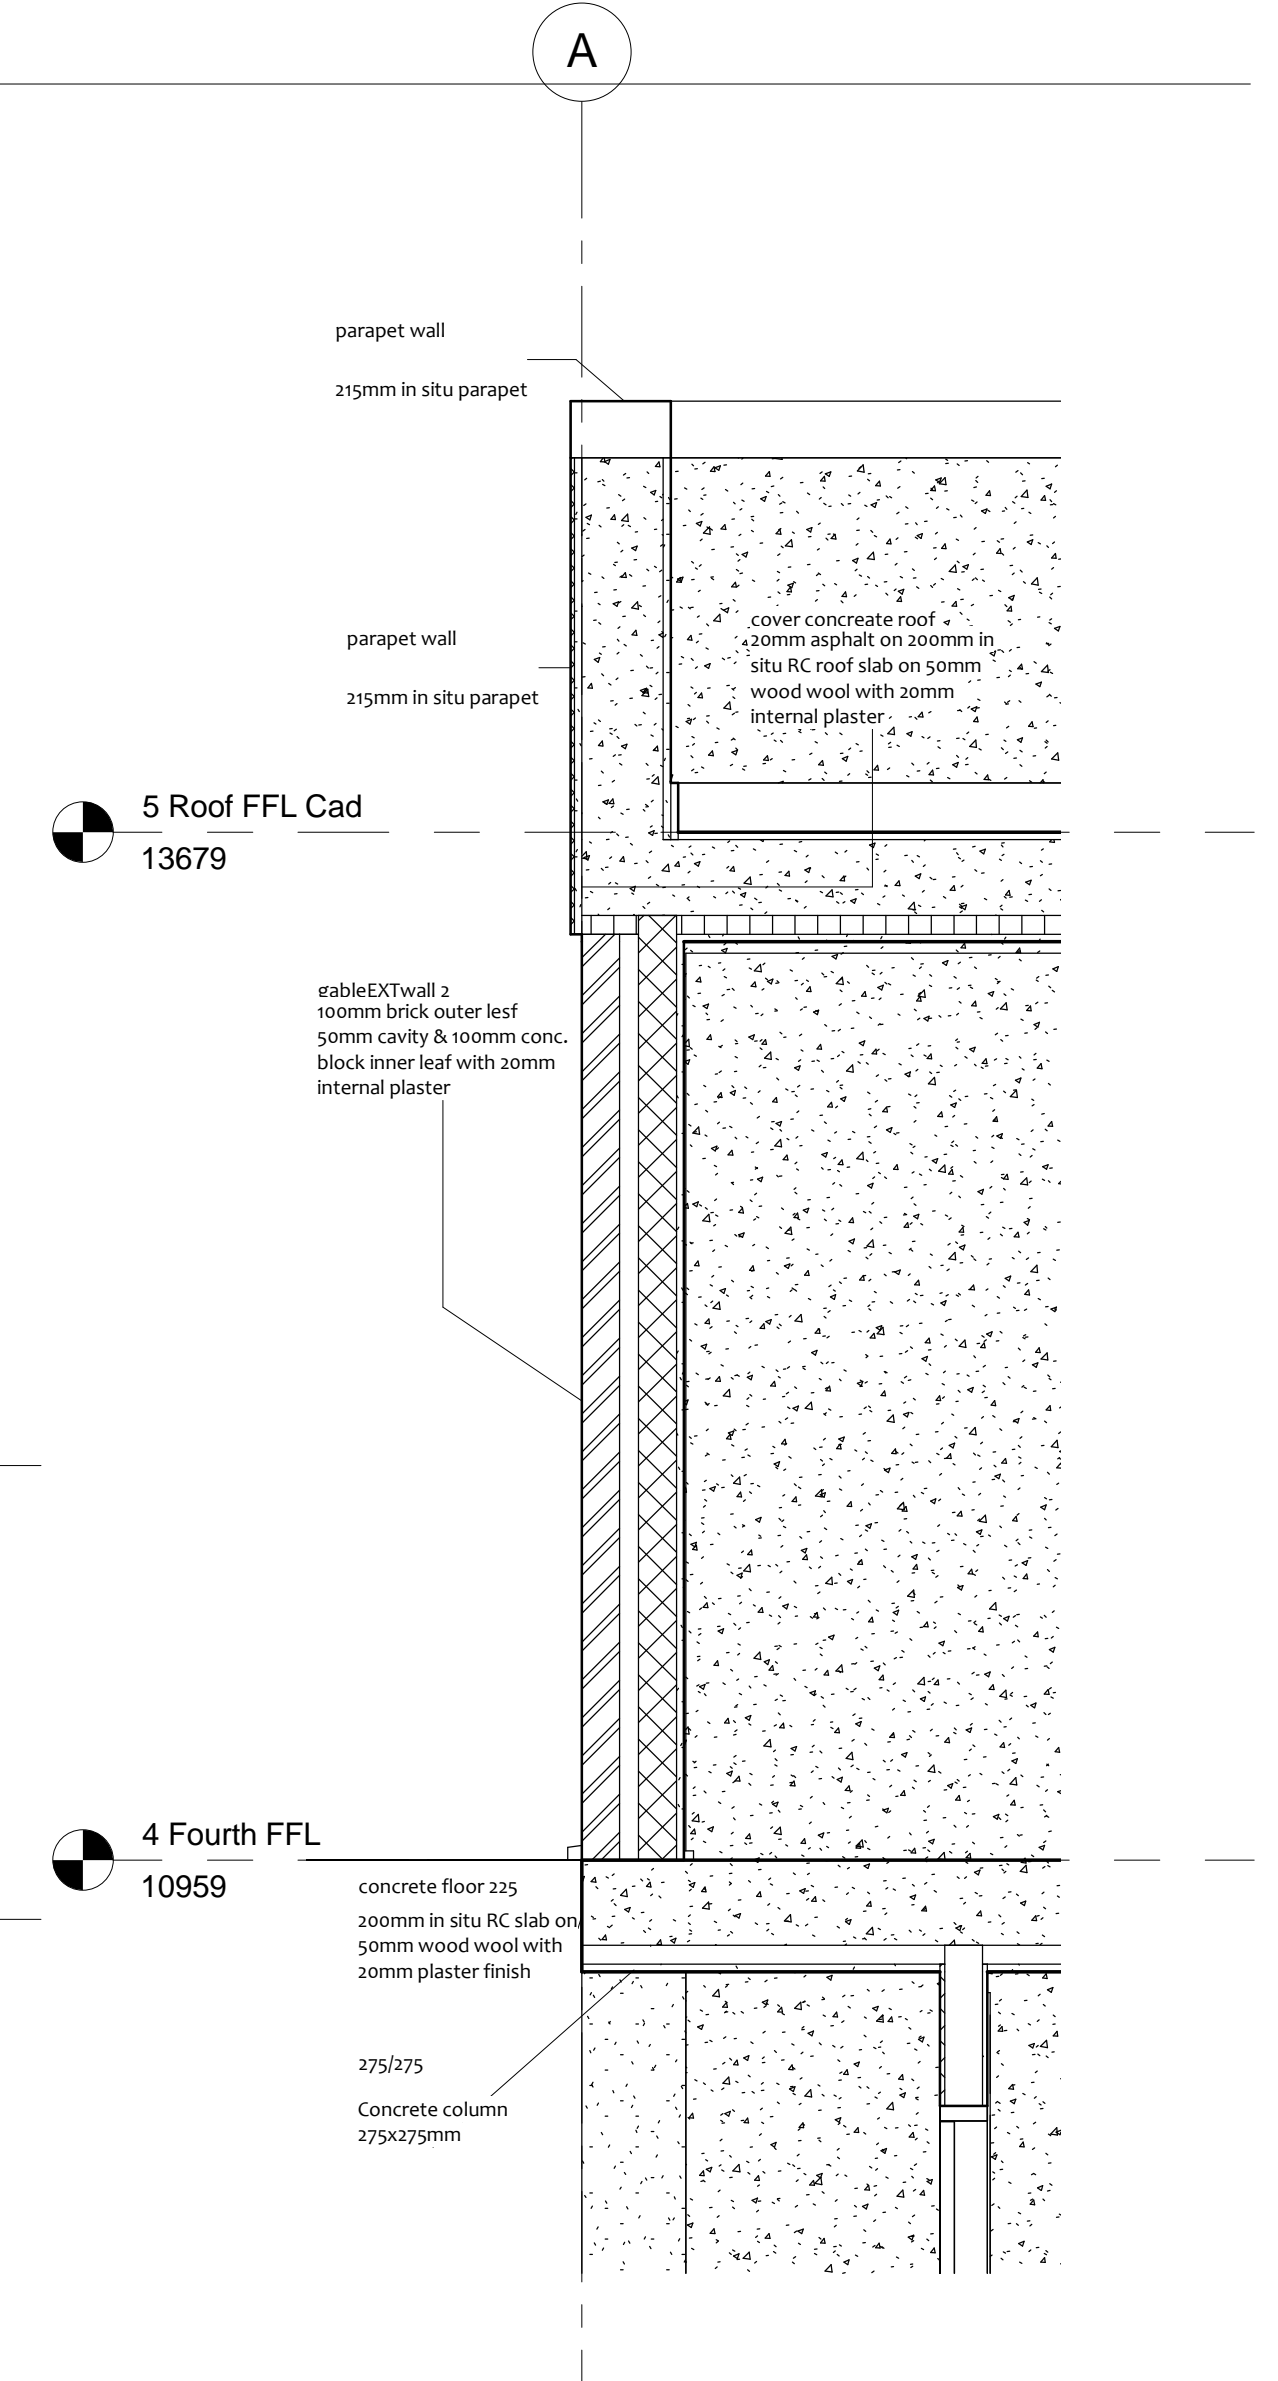

6 3D View 2

5 Overlap Wall
1:20

2 Interior1

1 Callout Foundation
1:20

3 Callout Parapet Wall
1:20

	Agnieszka Gdowska	MEng in IT in ACE BS (Hons) Architecture	Project number	Date	Student No		
	Details & Interiors		100	9 Nov 2012	Author		
				Scale	Stage		
				1:20	Checker		