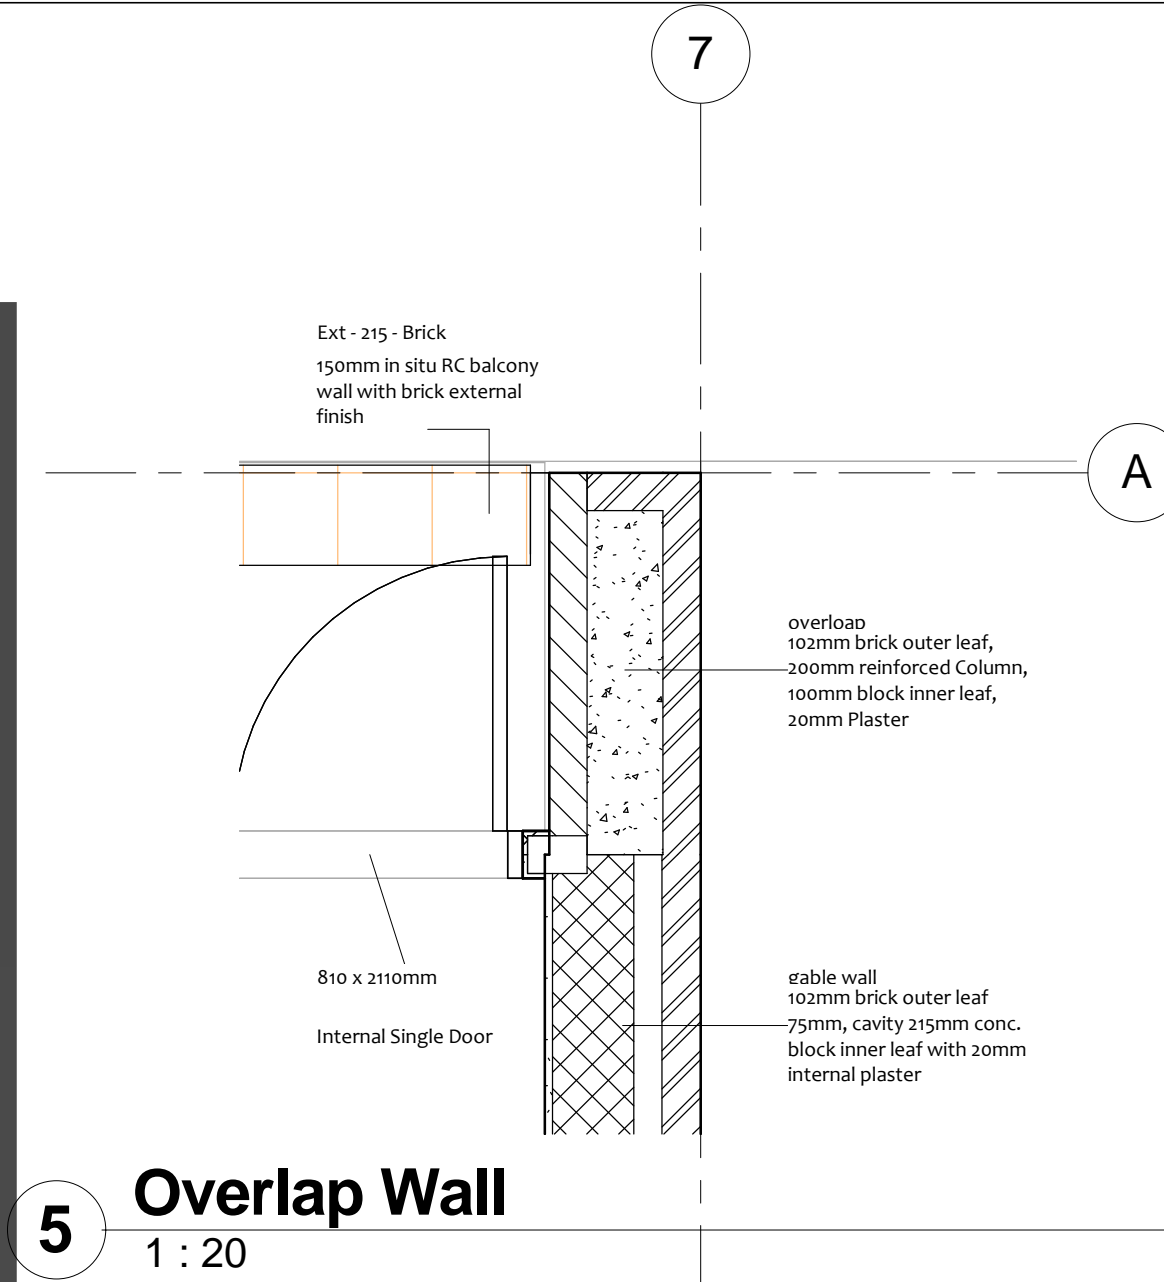

6 3D View 2

5 Overlap Wall
1:20

2 Interior1

1 Callout Foundation
1:20

3 Callout Parapet Wall
1:20

	Agnieszka Gdowska	MEng in IT in ACE BS (Hons) Architecture	Project number	Date	Student No		
	Details & Interiors		100	9 Nov 2012	Author		
				Scale	Stage		
				1:20	Checker		