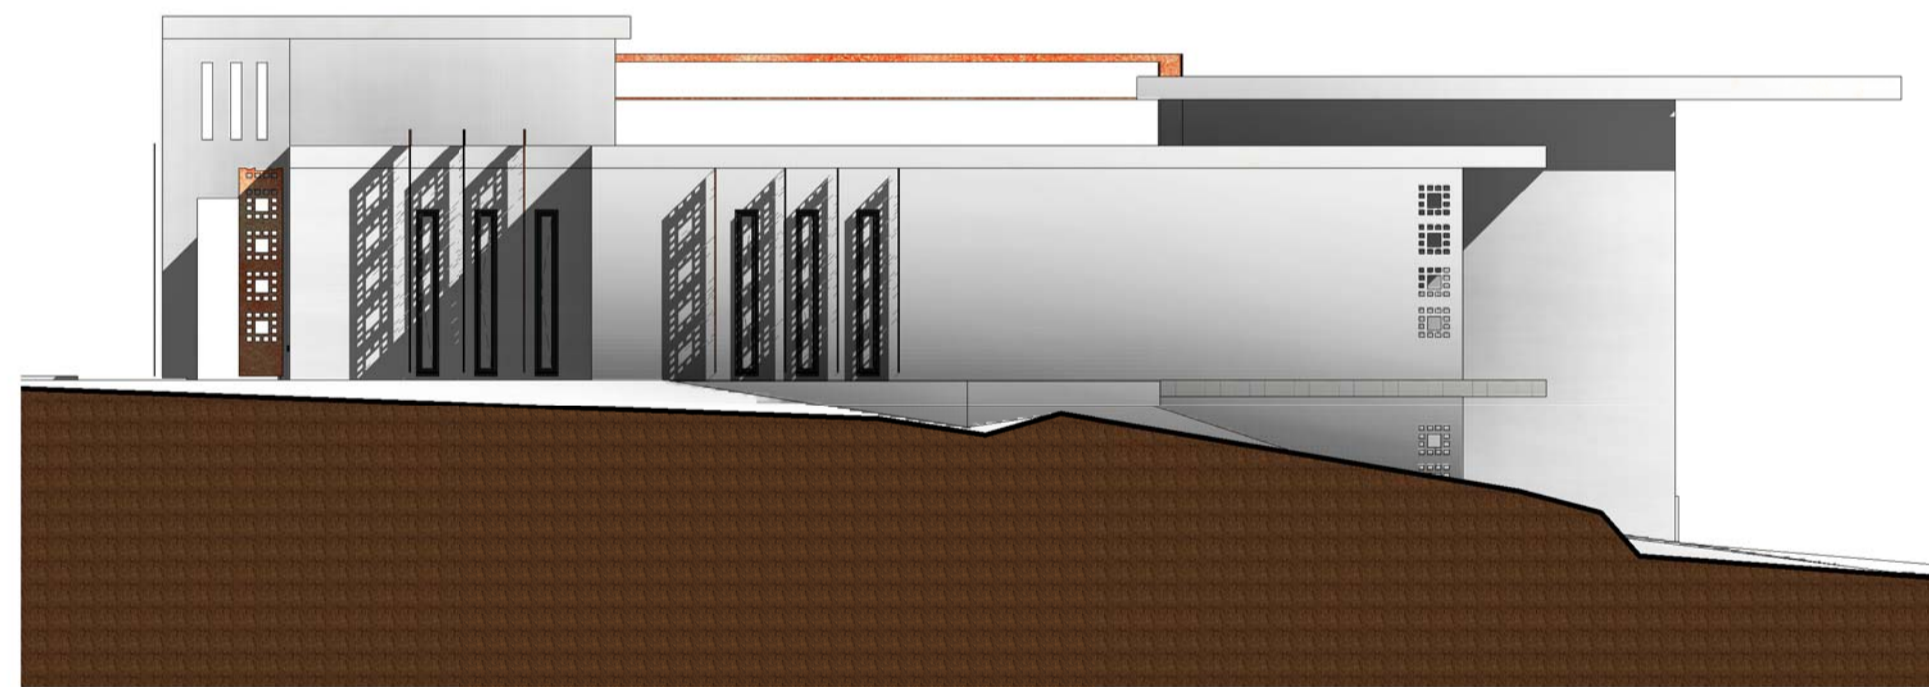

4 South
1 : 100

3 North
1 : 100

1 East
1 : 100

2 West
1 : 100

5 3D VIEW @ 6am

6 3D VIEW @ 12pm

7 3D VIEW @ 6pm

CPNCEPT PROJECT OF VILLA
ELEVATION & SHADOW

Drawn by	A. Gdowska
Scale	1 : 100