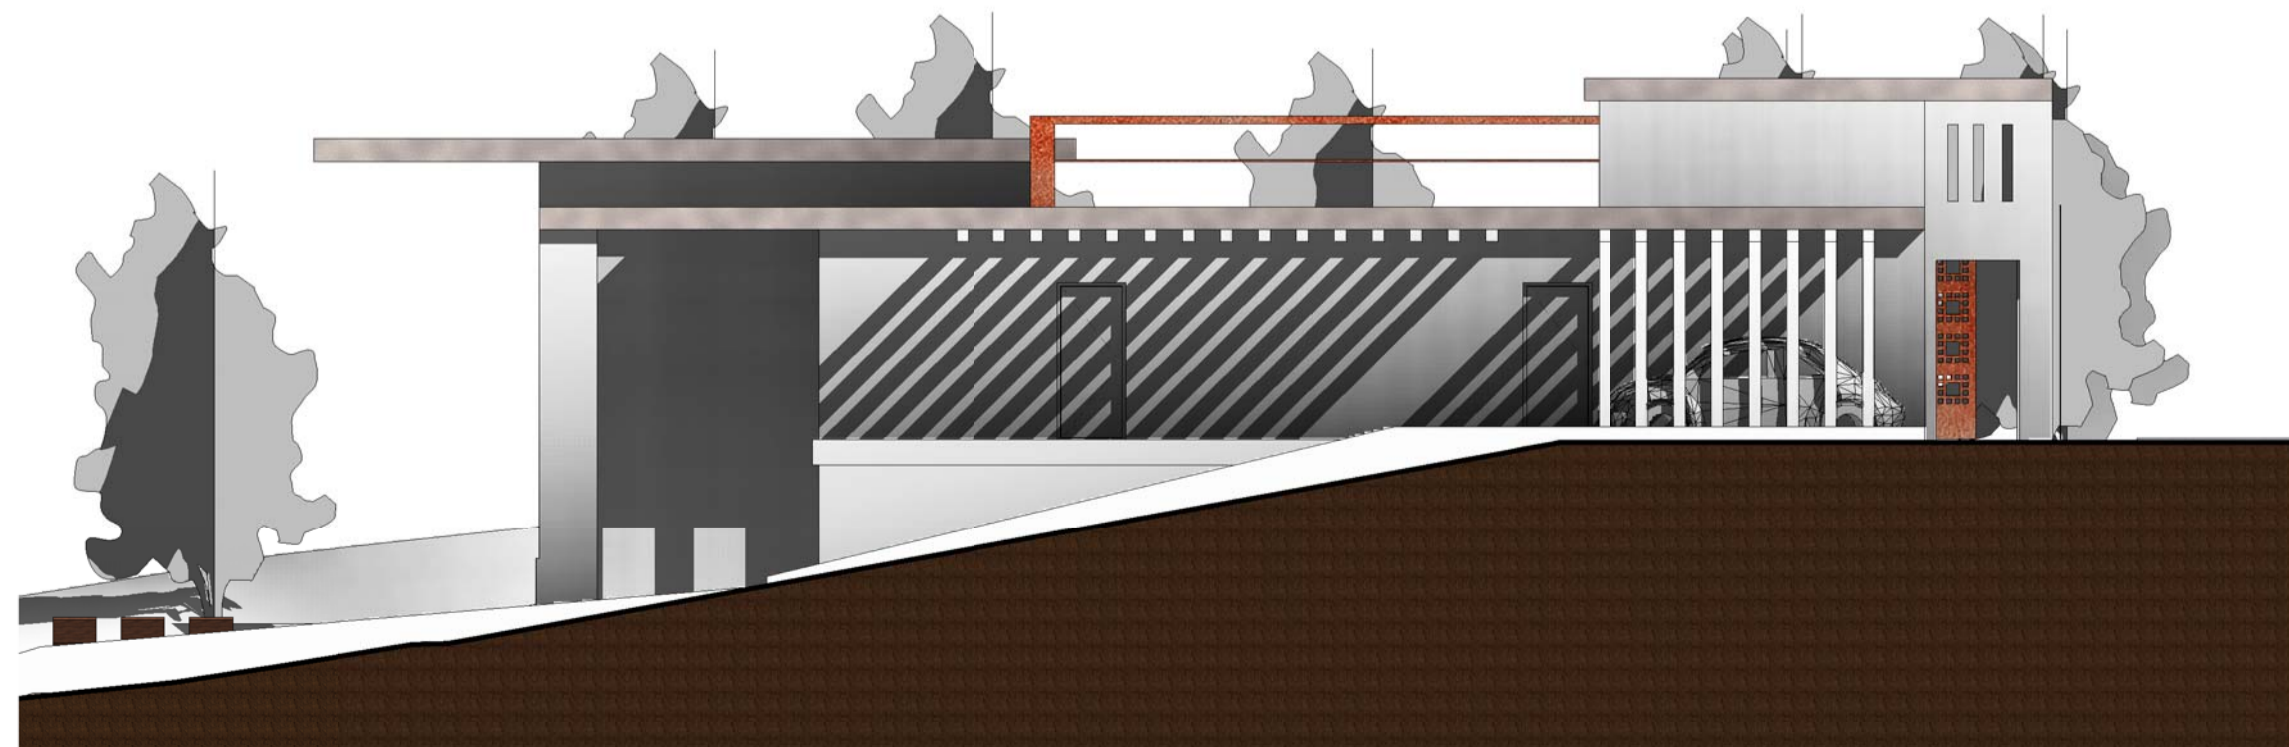

4 South
1 : 100

3 North
1 : 100

1 East
1 : 100

2 West
1 : 100

5 3D VIEW @ 6am

6 3D VIEW @ 12pm

7 3D VIEW @ 6pm

CPNCEPT PROJECT OF VILLA
ELEVATION & SHADOW

Drawn by	A. Gdowska
Scale	1 : 100