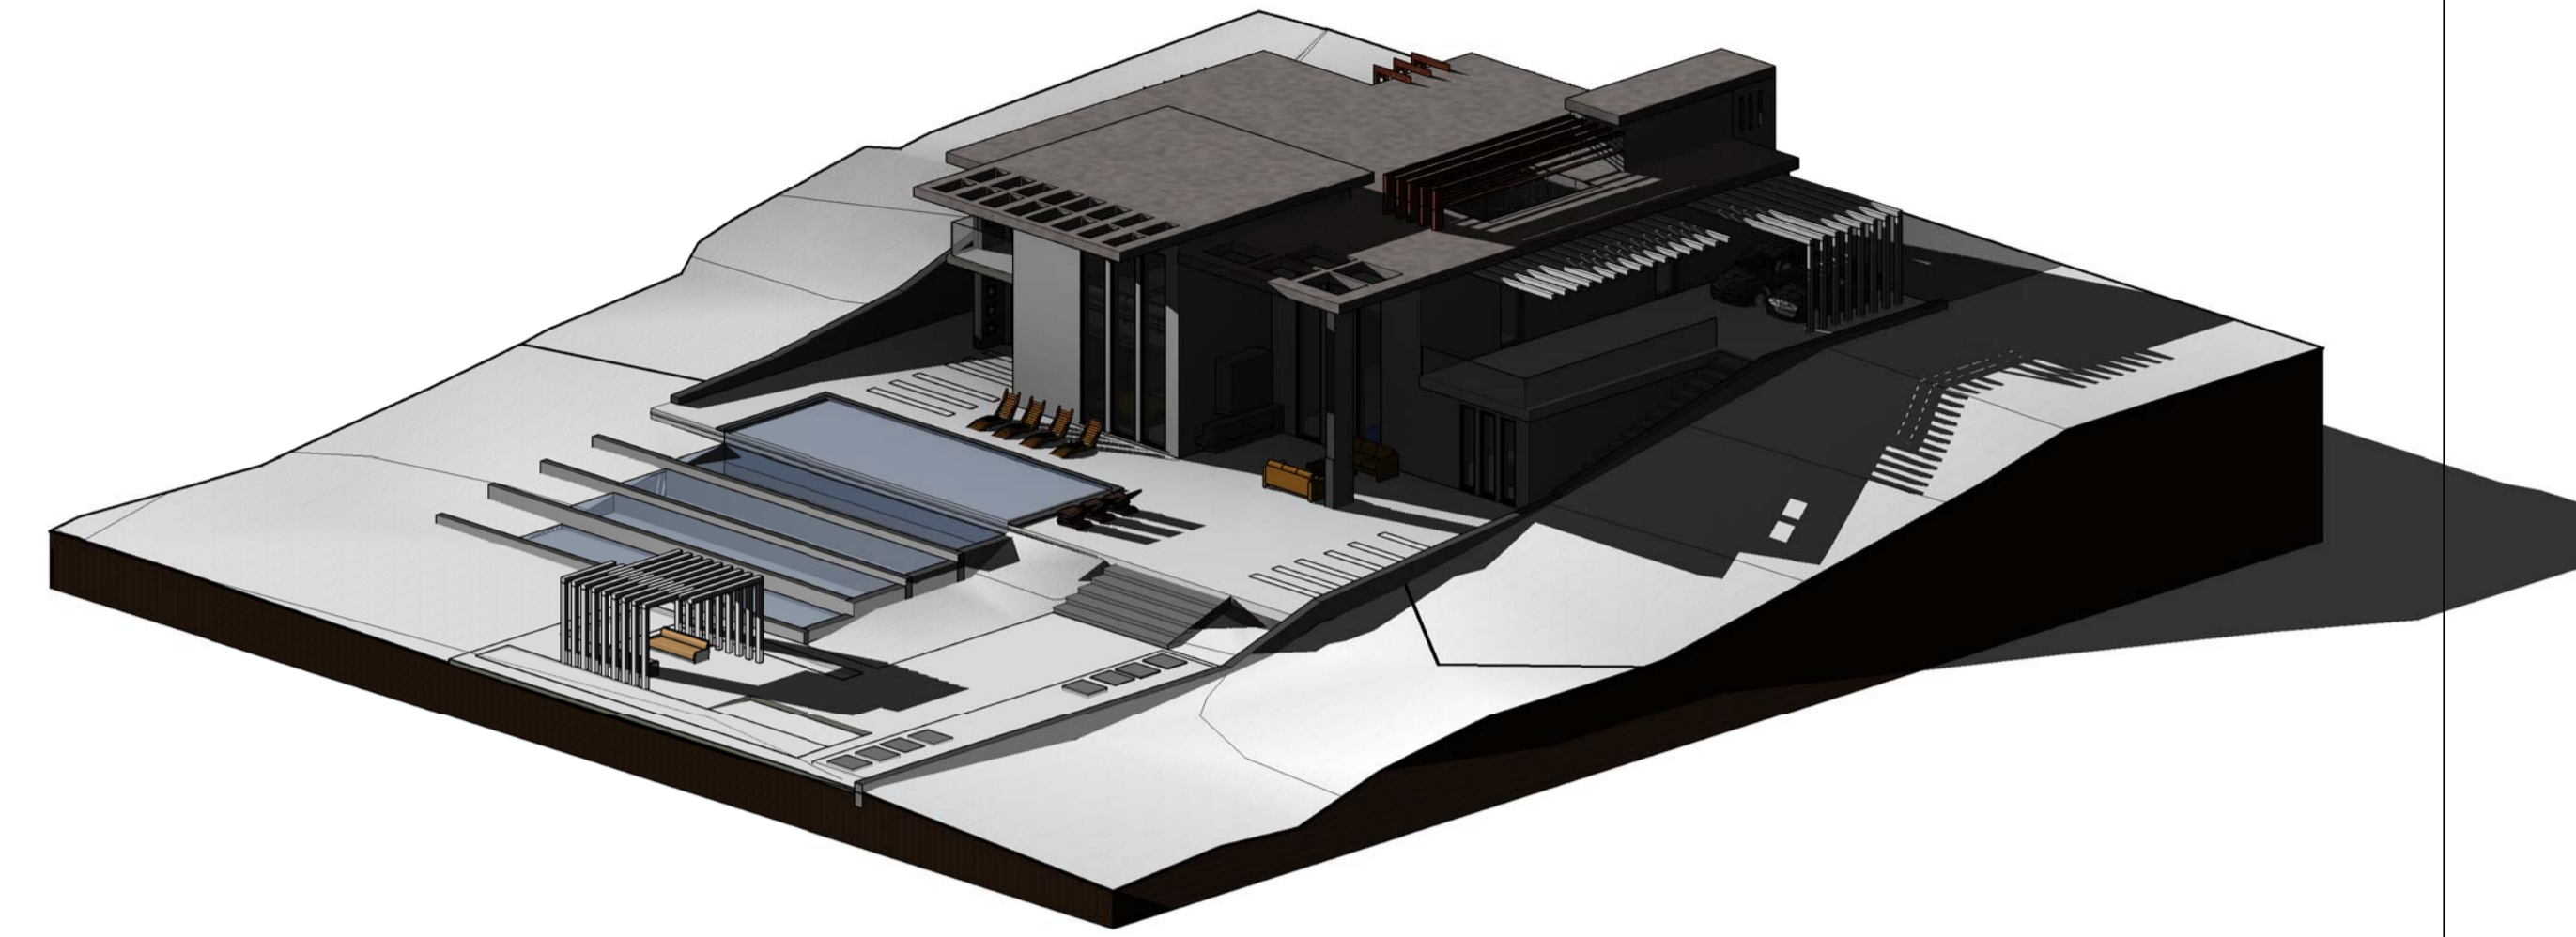

4 South
1 : 100

3 North
1 : 100

1 East
1 : 100

2 West
1 : 100

5 3D VIEW @ 6am

6 3D VIEW @ 12pm

7 3D VIEW @ 6pm

CPNCEPT PROJECT OF VILLA
ELEVATION & SHADOW

Drawn by	A. Gdowska
Scale	1 : 100