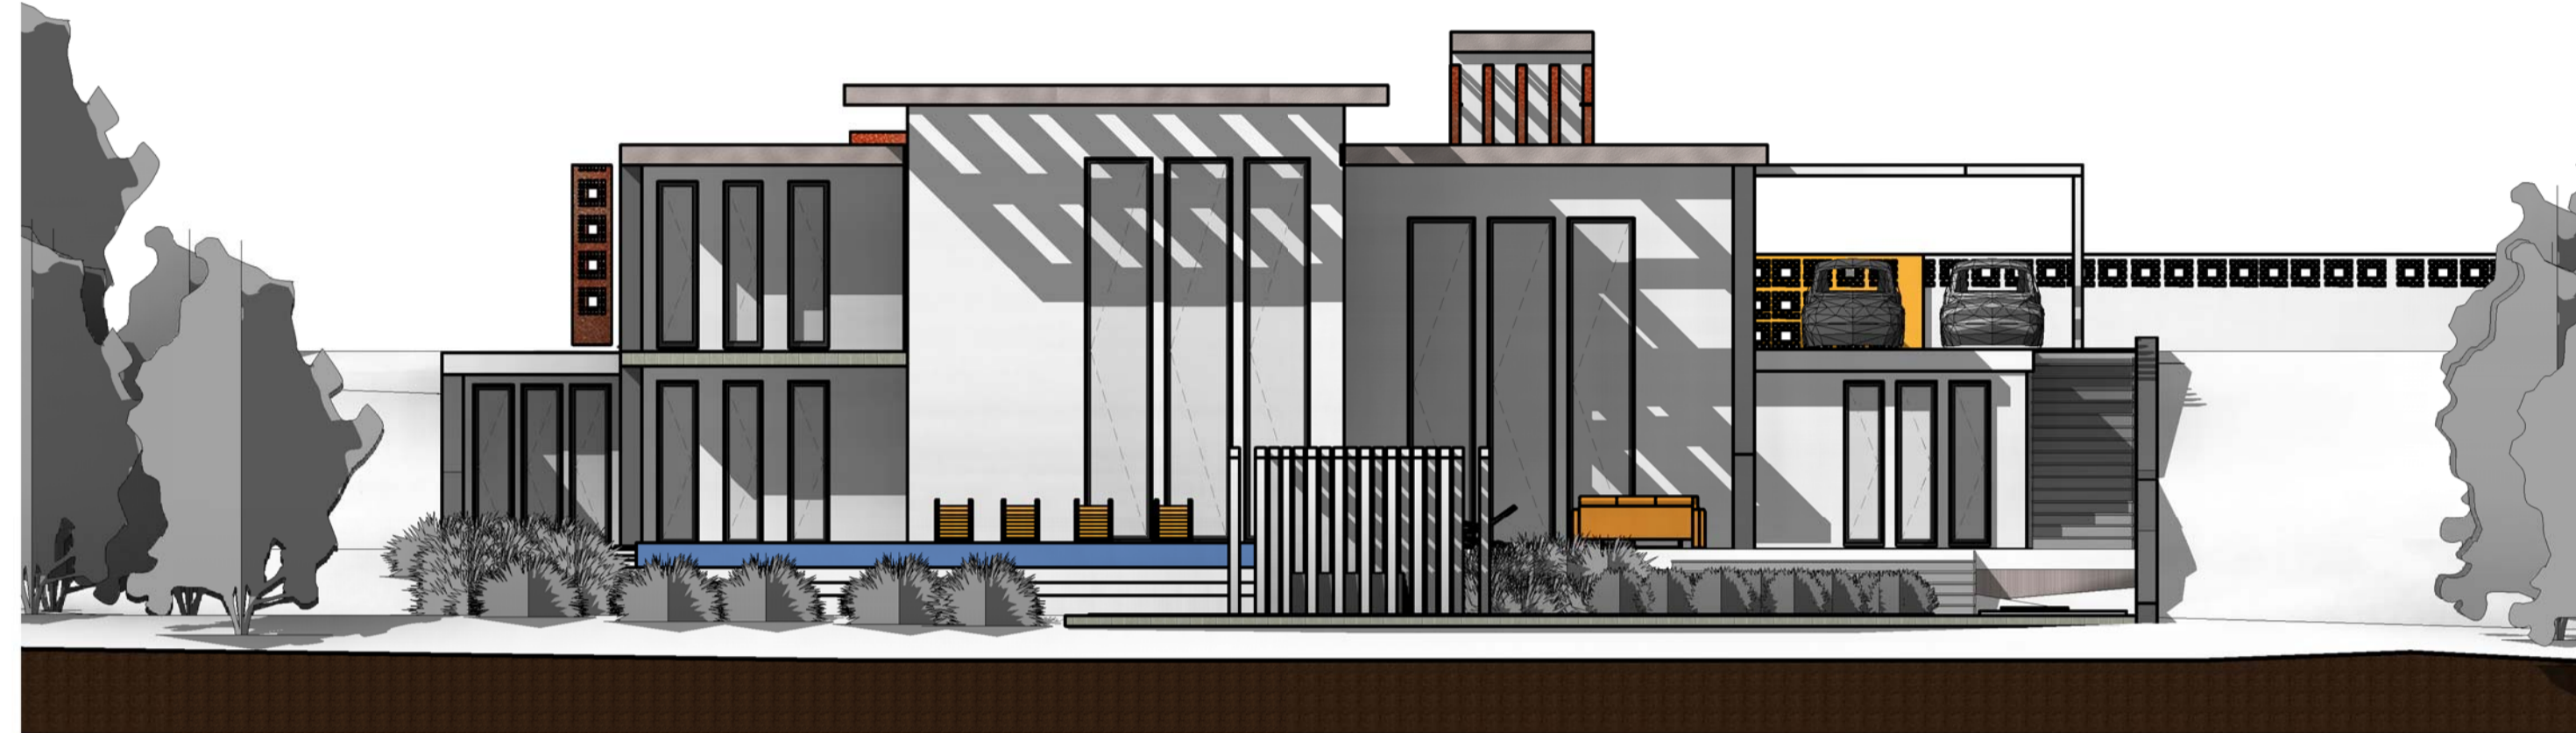

4 South
1 : 100

3 North
1 : 100

1 East
1 : 100

2 West
1 : 100

5 3D VIEW @ 6am

6 3D VIEW @ 12pm

7 3D VIEW @ 6pm

CPNCEPT PROJECT OF VILLA
ELEVATION & SHADOW

Drawn by	A. Gdowska
Scale	1 : 100