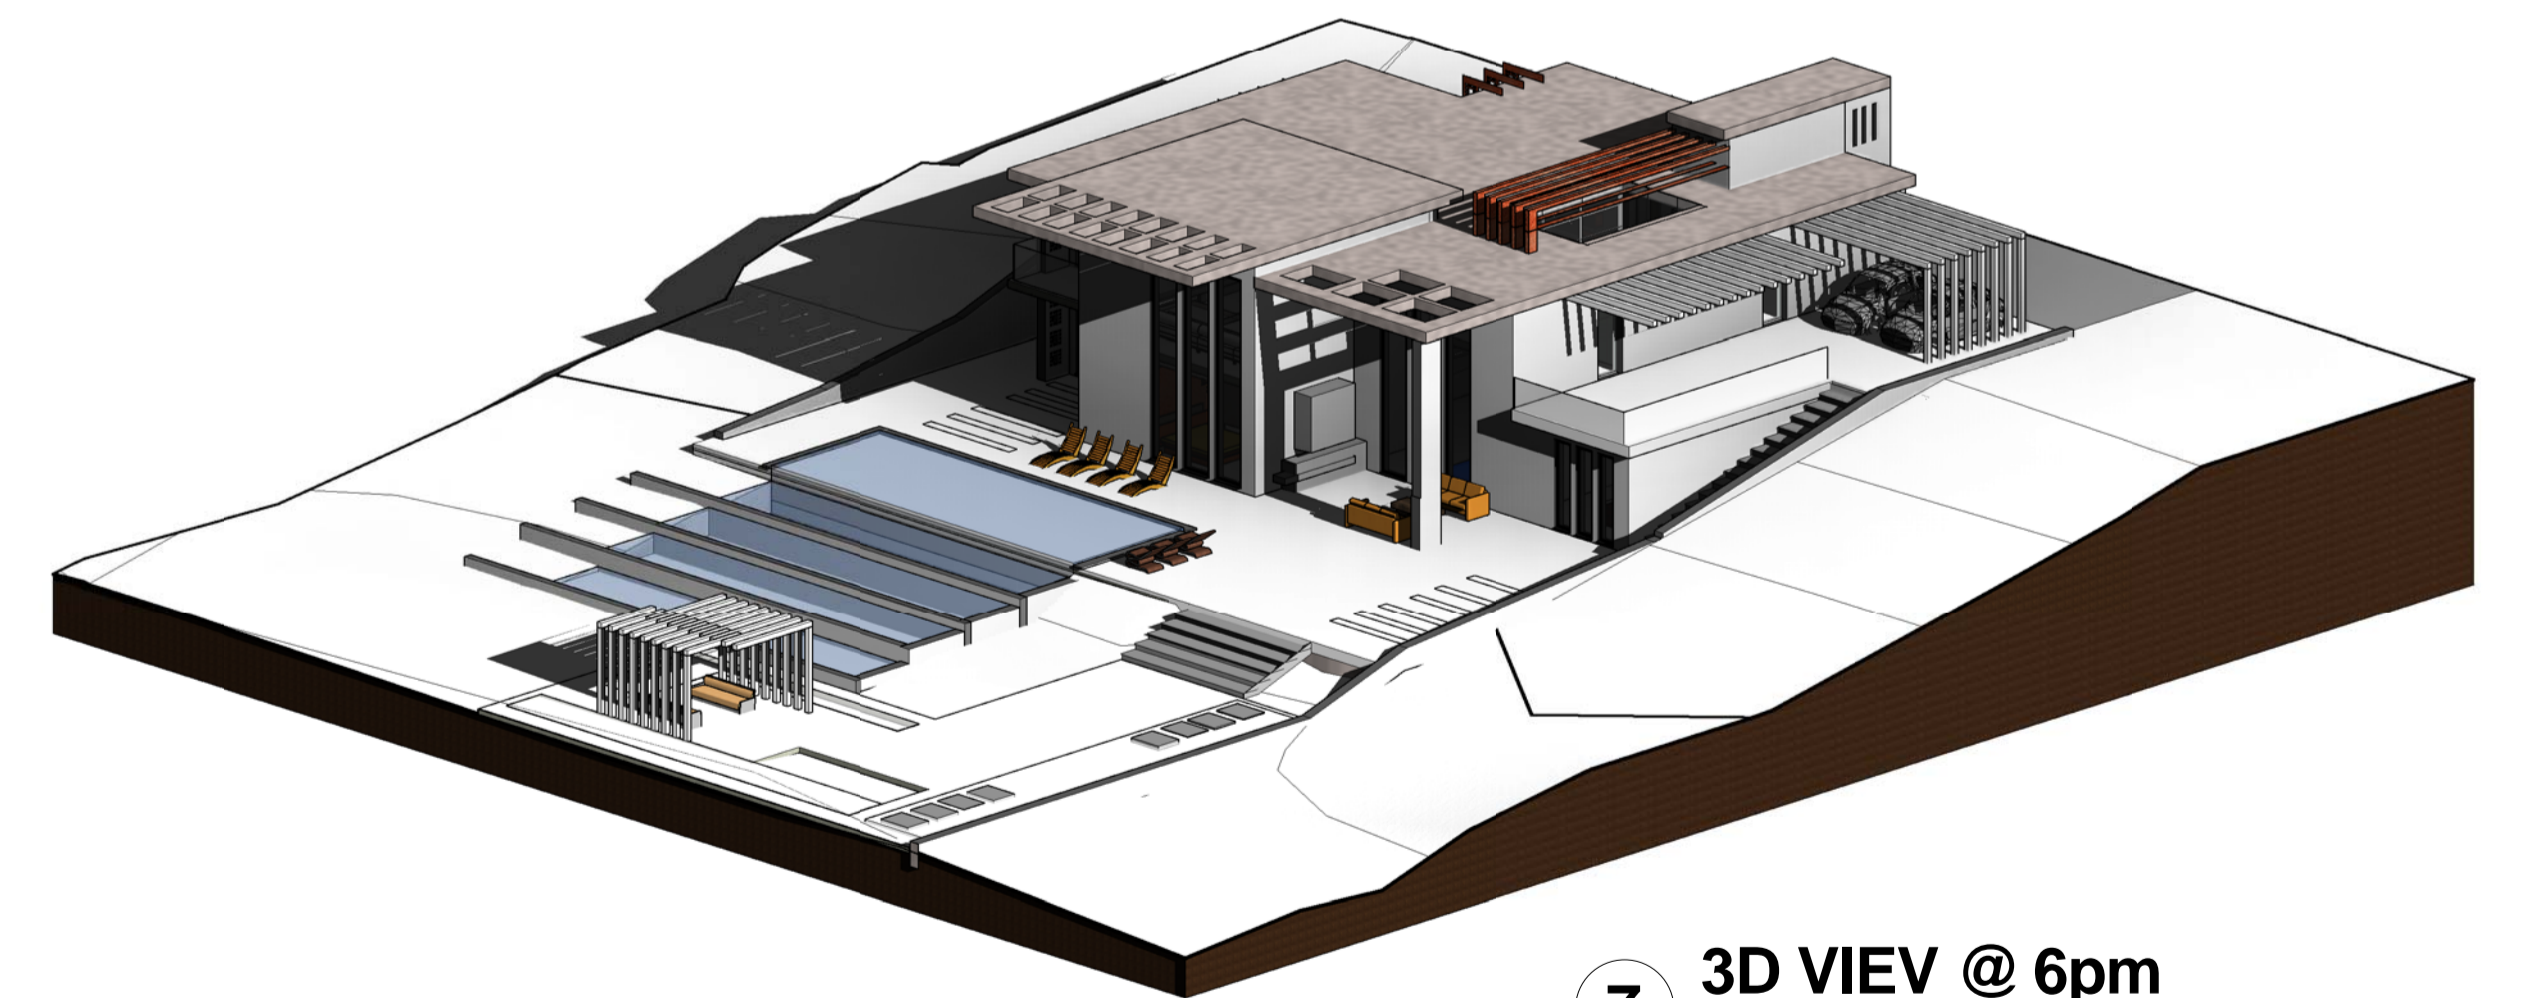

4 South
1 : 100

3 North
1 : 100

1 East
1 : 100

2 West
1 : 100

5 3D VIEW @ 6am

6 3D VIEW @ 12pm

7 3D VIEW @ 6pm

CPNCEPT PROJECT OF VILLA
ELEVATION & SHADOW

Drawn by	A. Gdowska
Scale	1 : 100