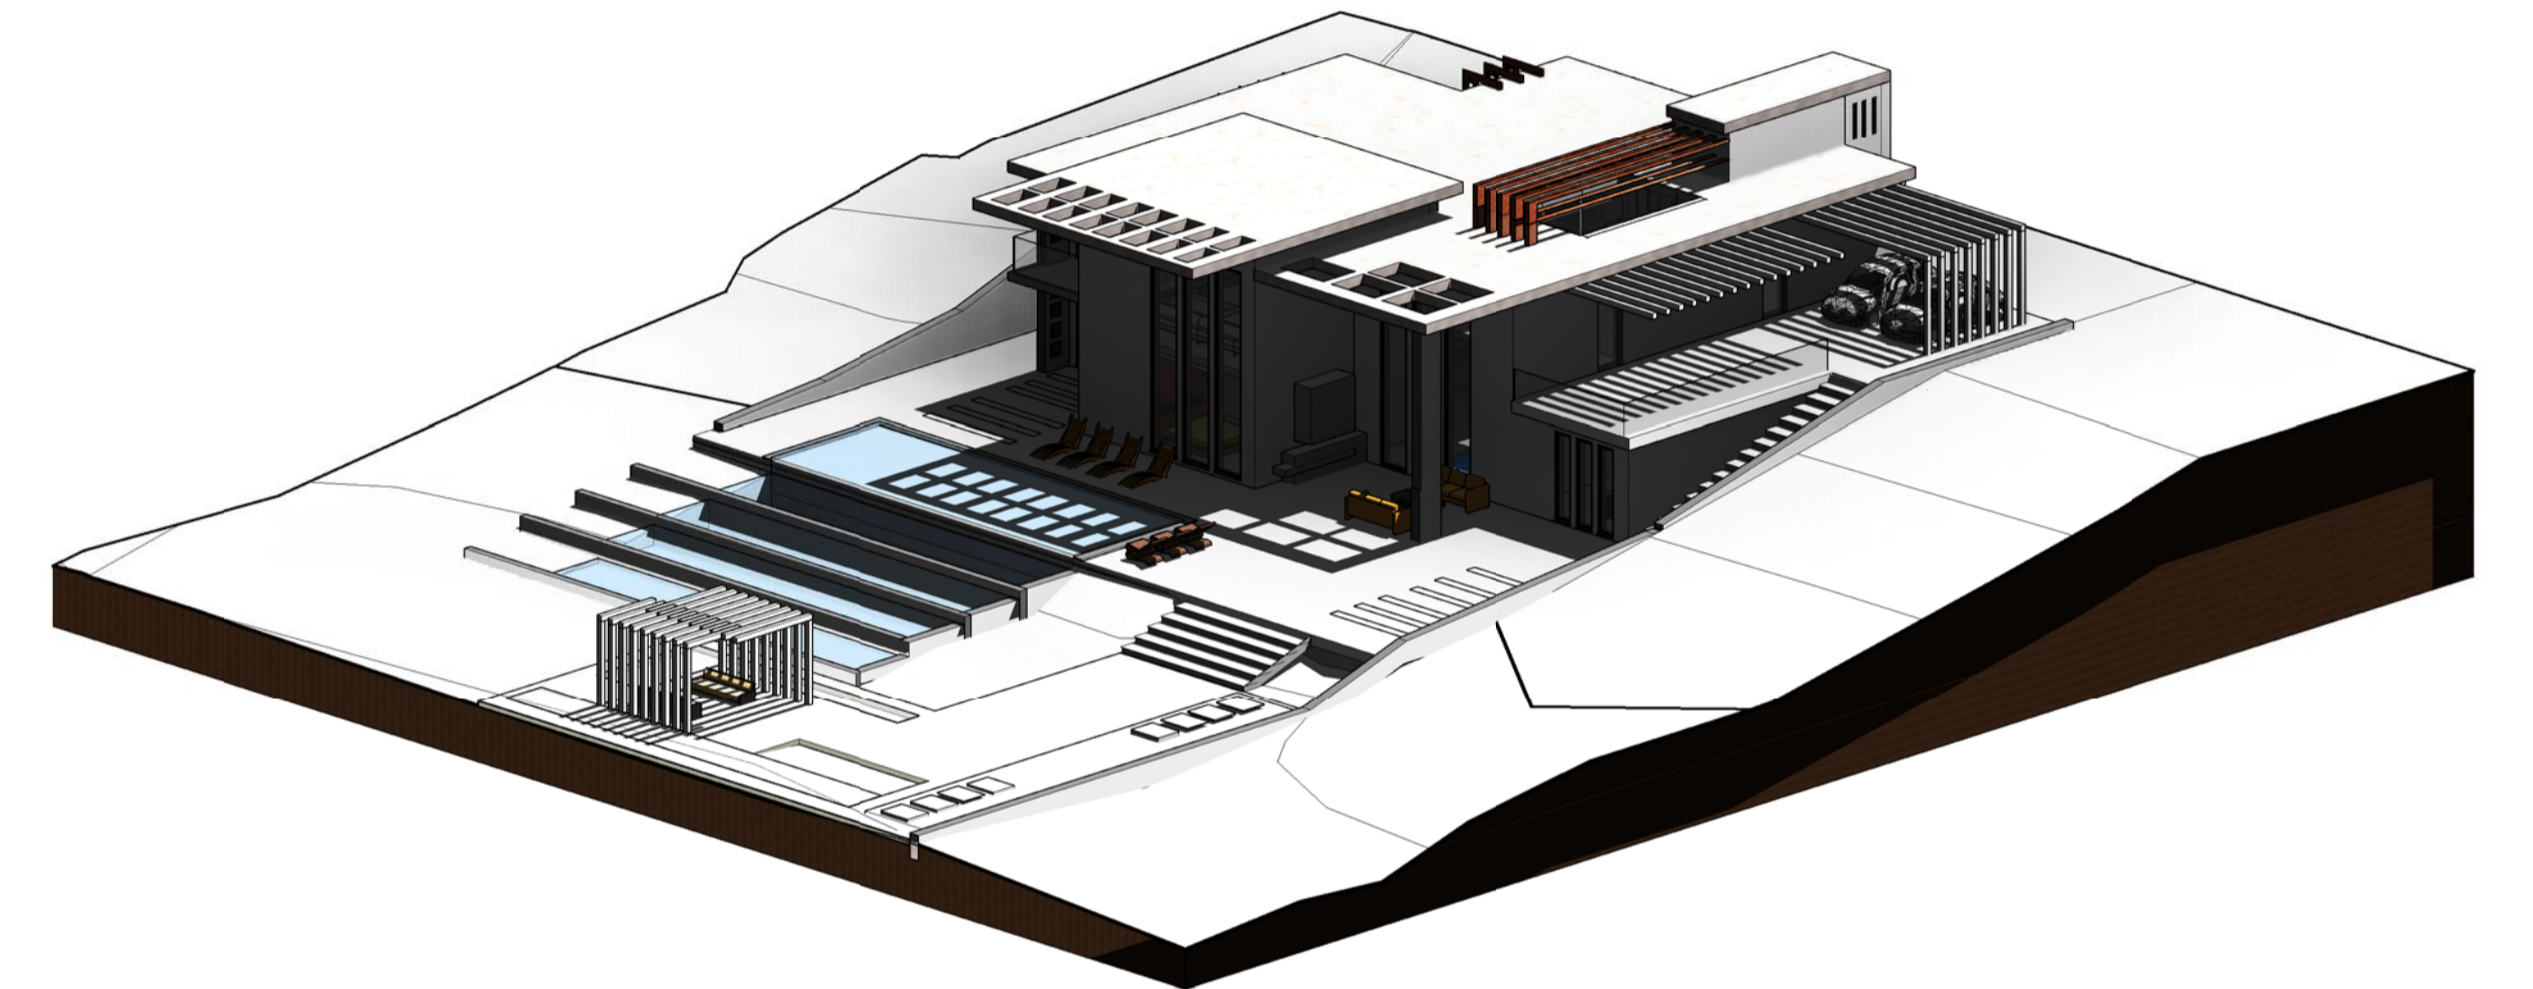

4 South
1 : 100

3 North
1 : 100

1 East
1 : 100

2 West
1 : 100

5 3D VIEW @ 6am

6 3D VIEW @ 12pm

7 3D VIEW @ 6pm

CPNCEPT PROJECT OF VILLA
ELEVATION & SHADOW

Drawn by	A. Gdowska
Scale	1 : 100