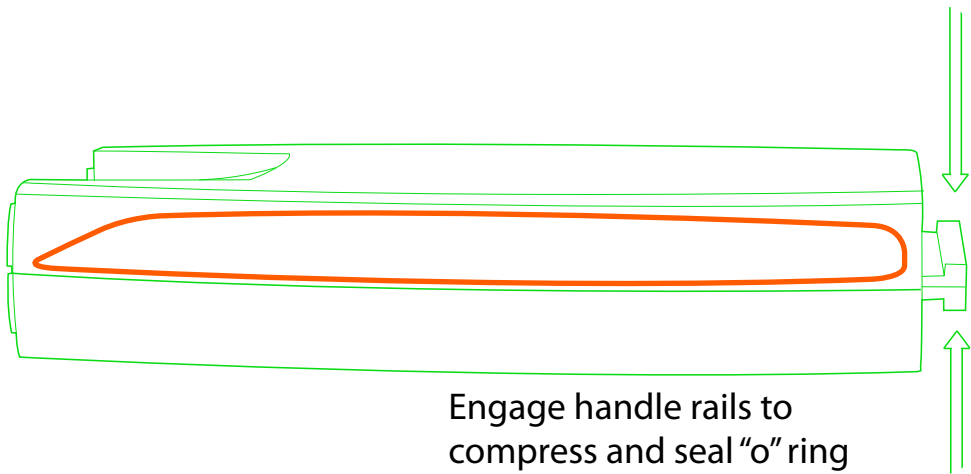

Calphalon Marinade and Basting System

Functions: O" Ring Seal

Blue Ice Insulation

Two layers of stainless steel sandwich the non-toxic liquid "Blue Ice" ice substitute

Stays at the proper temperature range for up to **9 hours.**

Cutaway