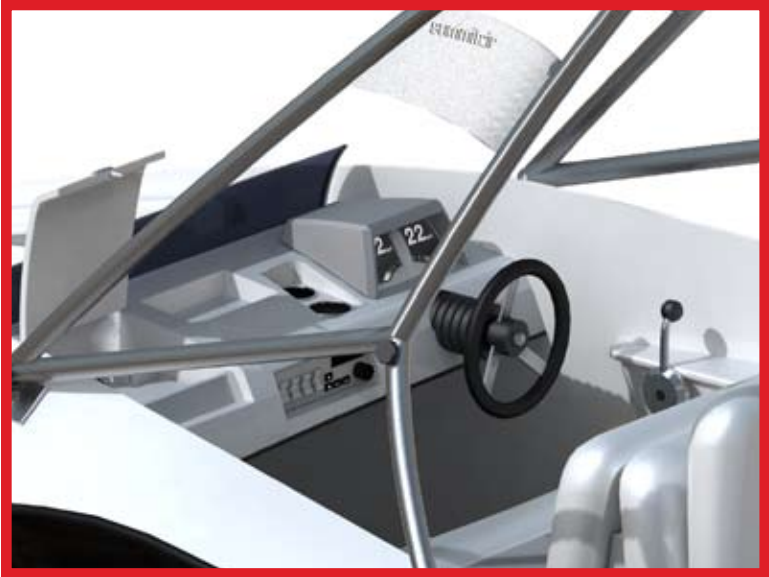

Storage.

The digital dash allows all of the gauges to be combined into one single display. Speed, engine speed, gas, and ballast tank levels are all presented in a single digital format. Also, the wakeboard tower folds flat to make storage easier. Dry storage is located on the dash and offers a secure docking station for mp3 players as well as a place to store other dry valuables. The drink cooler holds 3 cubic feet of drinks, food, and ice and is efficiently located under the swim platform walkway.