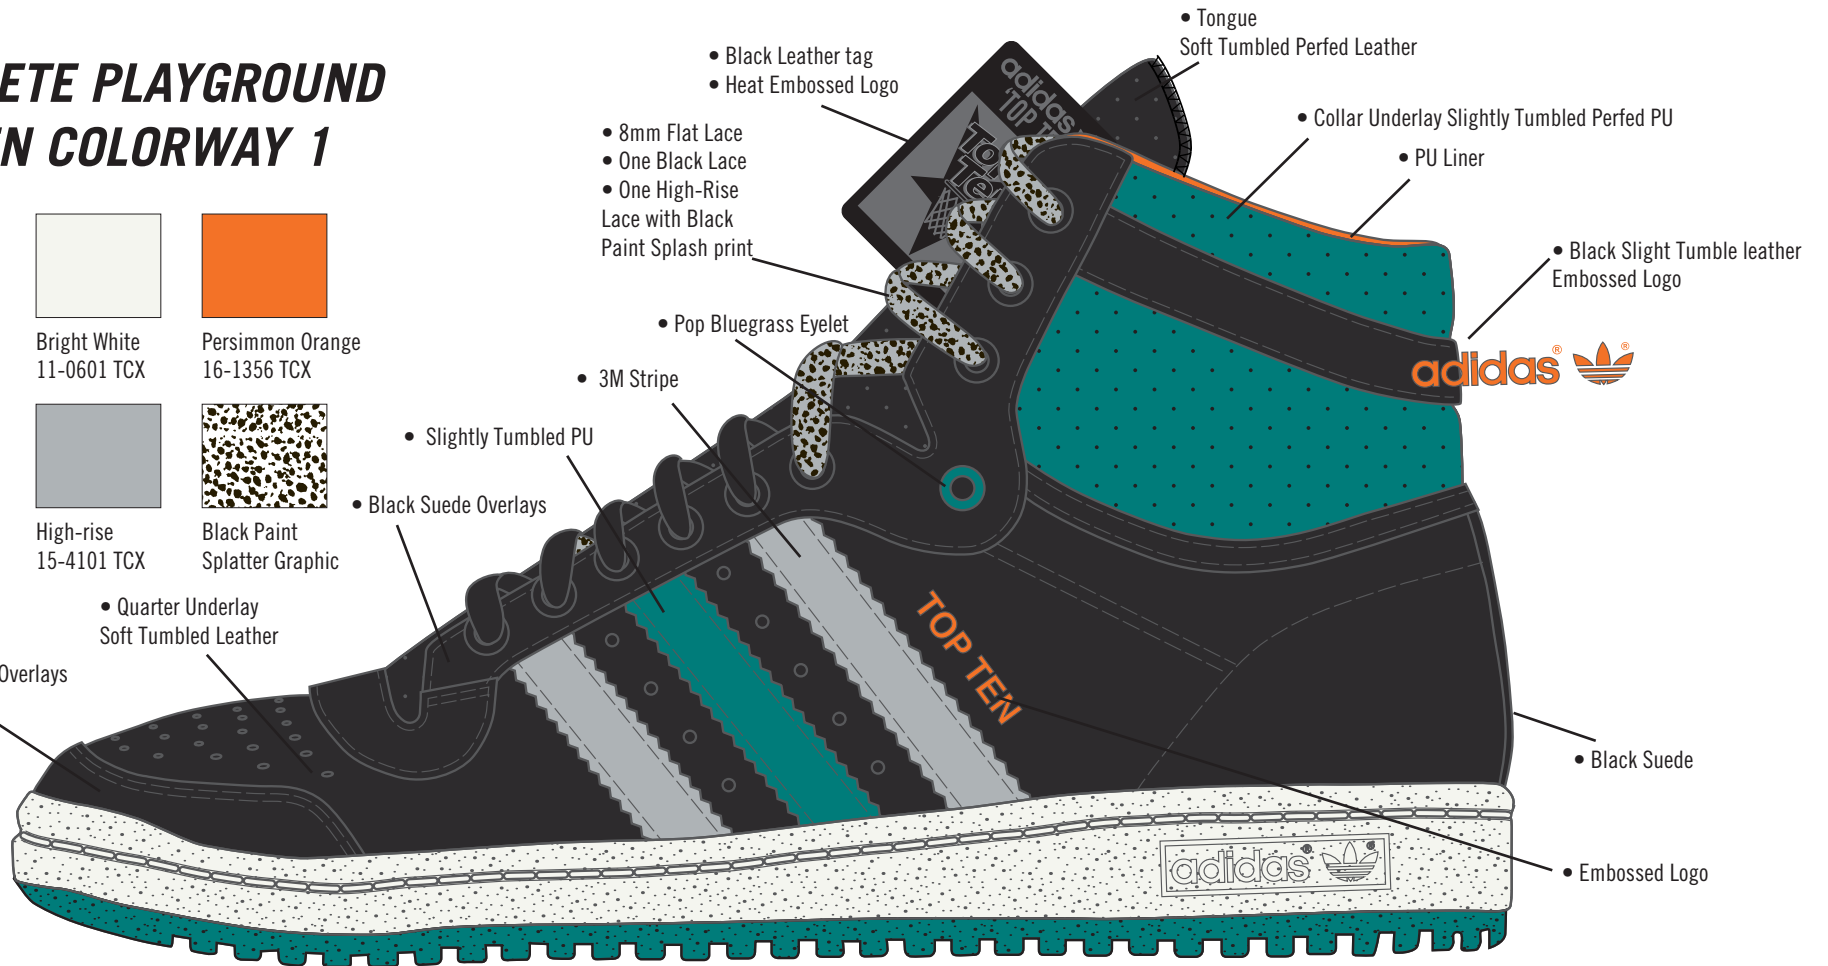

- Black Leather tag
- Heat Embossed Logo

- 8mm Flat Lace
- One Black Lace
- One High-Rise Lace with Black Paint Splash print

- Tongue Soft Tumbled Perfed Leather

- Collar Underlay Slightly Tumbled Perfed PU
- PU Liner

- Black Slight Tumble leather Embossed Logo

- Pop Bluegrass Eyelet

- 3M Stripe

- Slightly Tumbled PU

- Black Suede Overlays

- Quarter Underlay Soft Tumbled Leather

- Black Suede Overlays

- Black Suede

Jet Black
19-0303 TCX

- Use a soft breathable liner * use some sort of comfort technology sockliner.

CONCRETE PLAYGROUND TOP TEN COLORWAY 2

Jet Black
19-0303 TCX

Bright White
11-0601 TCX

True Red
19-1664 TCX

Off White Suede
(Bone White)
12-0105 TCX

• White Suede Toe Bumper

• Quarter Underlay
Soft Tumbled Leather

• Soft Tumbled
PU Overlays

• Slightly Tumbled PU

• Slightly Tumbled PU

• True Red Eyelets

• 8mm Flat Lace