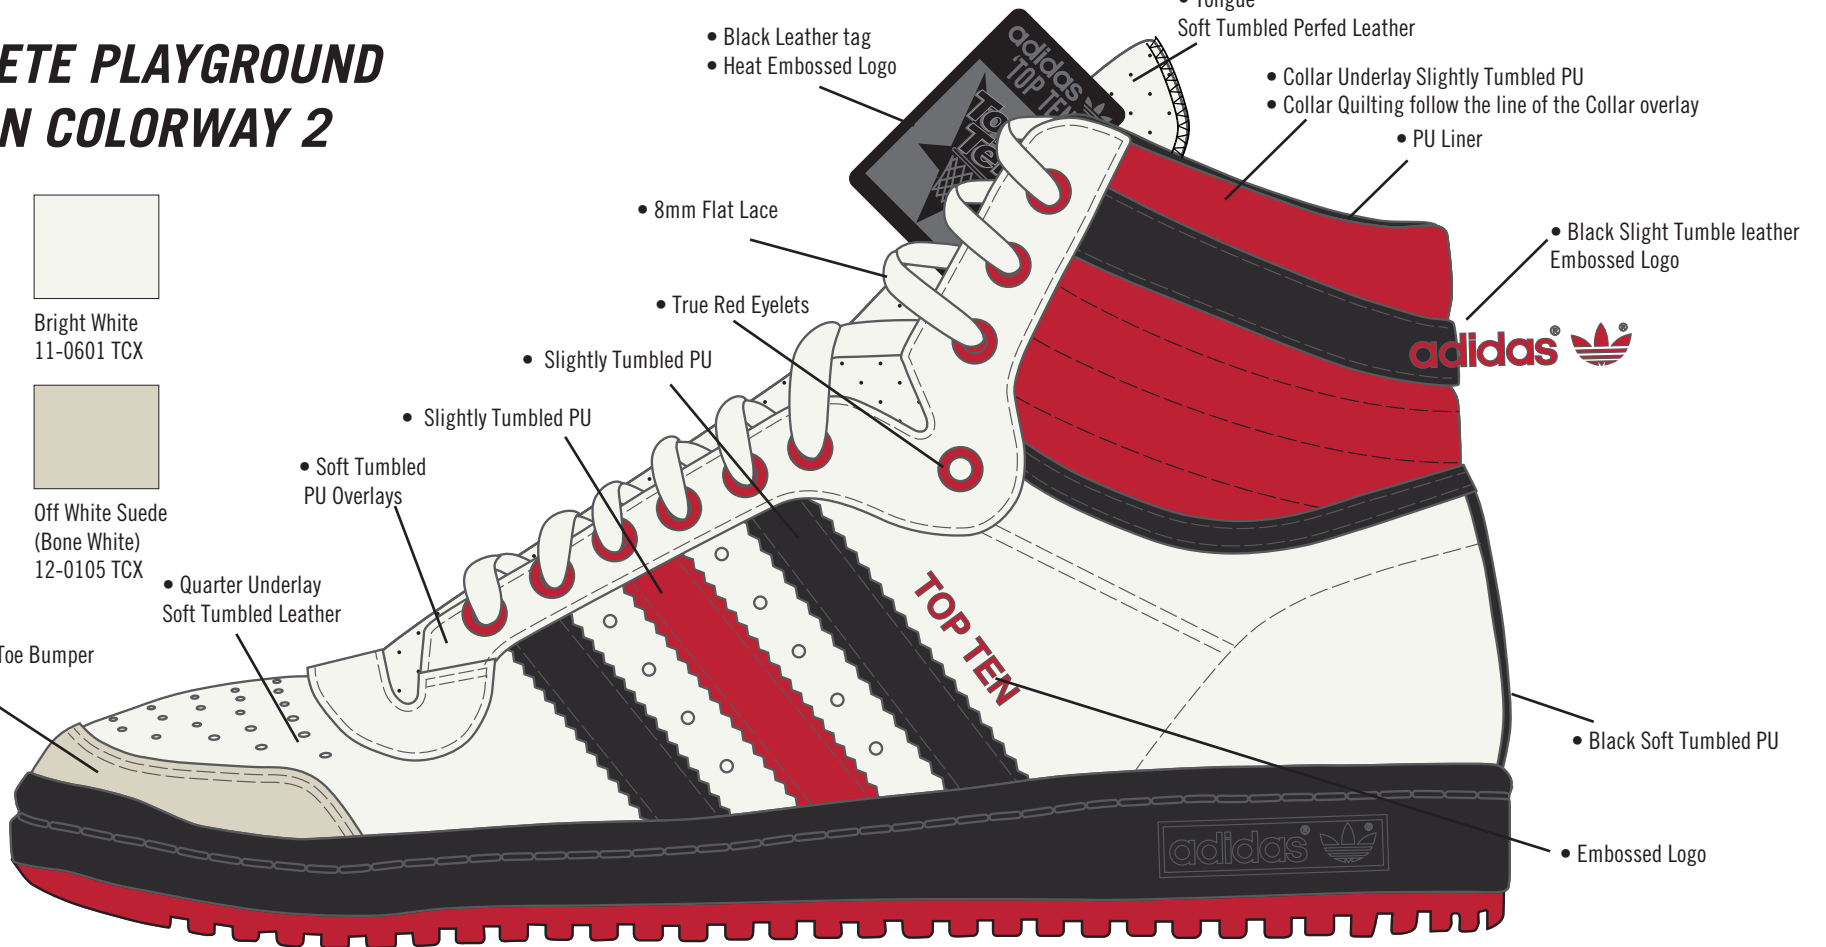

CONCRETE PLAYGROUND TOP TEN COLORWAY 2

Jet Black
19-0303 TCX

Bright White
11-0601 TCX

True Red
19-1664 TCX

Off White Suede
(Bone White)
12-0105 TCX

• White Suede Toe Bumper

• Quarter Underlay
Soft Tumbled Leather

• Soft Tumbled
PU Overlays

• Slightly Tumbled PU

• Slightly Tumbled PU

• True Red Eyelets

• 8mm Flat Lace

• Black Leather tag
• Heat Embossed Logo

• Tongue
Soft Tumbled Perfed Leather

• Collar Underlay Slightly Tumbled PU
• Collar Quilting follow the line of the Collar overlay
• PU Liner

• Black Slight Tumble leather
Embossed Logo

adidas

• Black Soft Tumbled PU

• Embossed Logo