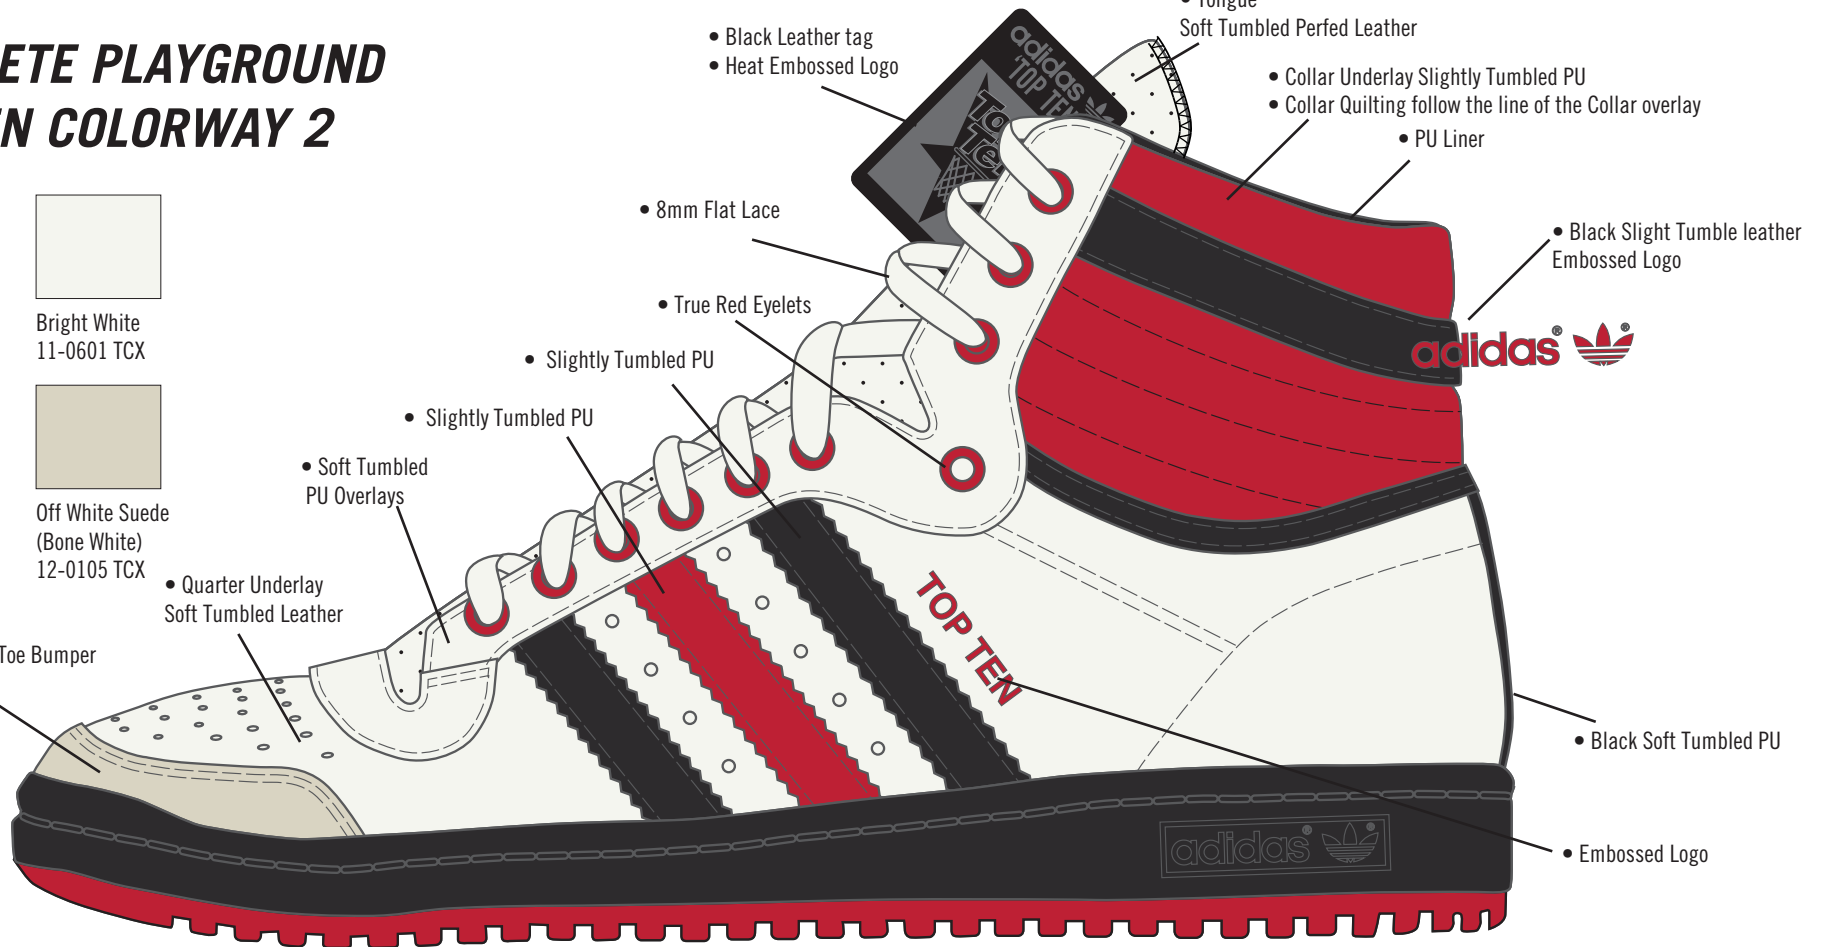

CONCRETE PLAYGROUND TOP TEN COLORWAY 2

Jet Black
19-0303 TCX

Bright White
11-0601 TCX

True Red
19-1664 TCX

Off White Suede
(Bone White)
12-0105 TCX

• White Suede Toe Bumper

• Quarter Underlay
Soft Tumbled Leather

• Soft Tumbled
PU Overlays

• Slightly Tumbled PU

• Slightly Tumbled PU

• True Red Eyelets

• 8mm Flat Lace

• Black Leather tag
• Heat Embossed Logo

• Tongue
Soft Tumbled Perfed Leather

• Collar Underlay Slightly Tumbled PU
• Collar Quilting follow the line of the Collar overlay
• PU Liner

• Black Slight Tumble leather
Embossed Logo

adidas

• Black Soft Tumbled PU

• Embossed Logo

OUTSOLE

True Red
19-1664 TCX

LEATHER LABEL

Jet Black
19-0303 TCX

• Black Leather Tag
• Heat Embossed Logo

SOCKLINER

Jet Black
19-0303 TCX

True Red
19-1664 TCX

• Use a soft breathable liner
* use some sort of comfort
technology sockliner.