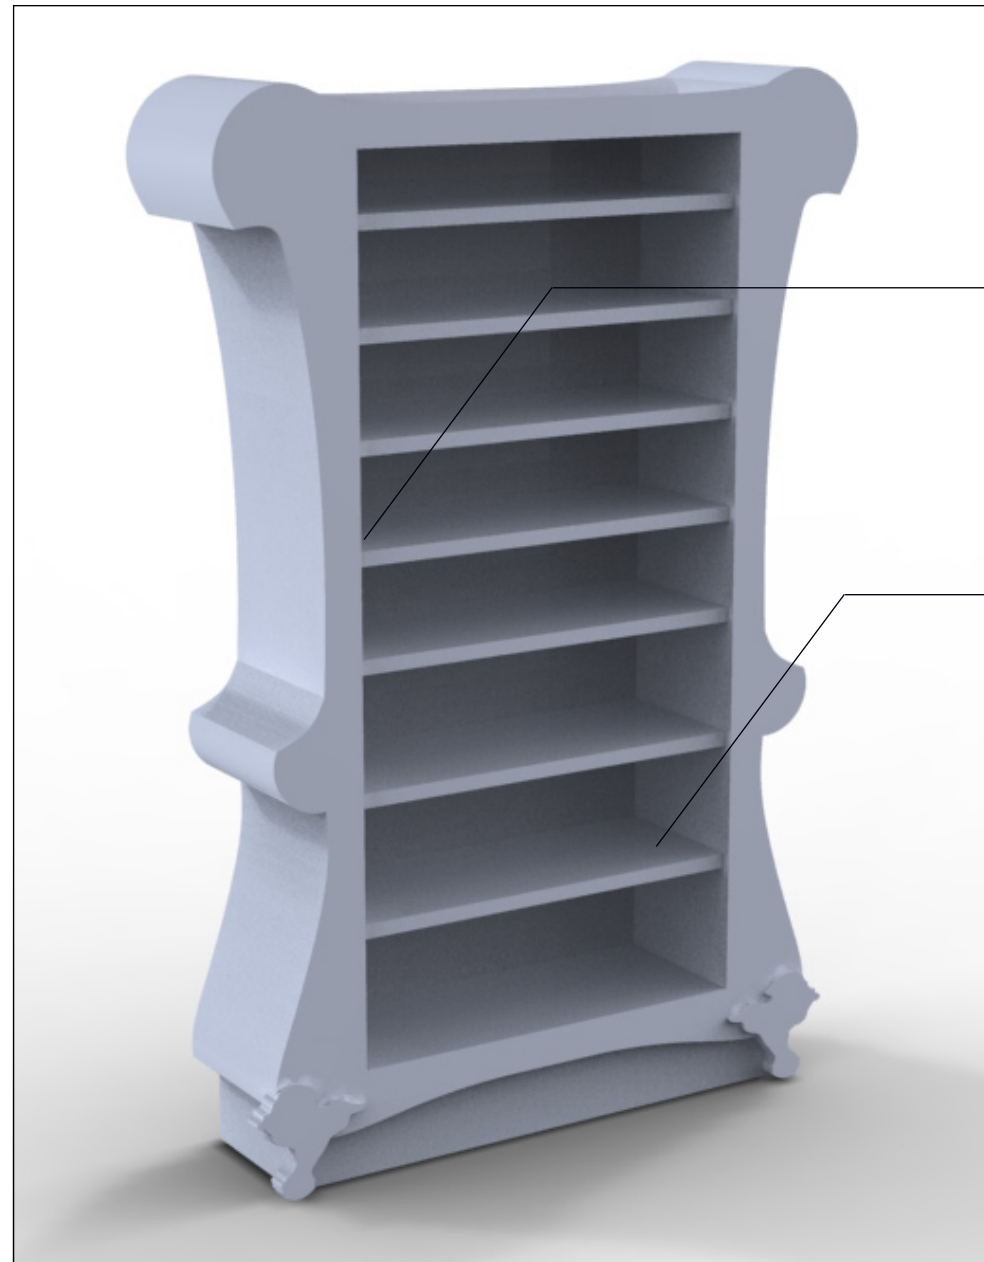

**THE KESSLER GROUP**  
COMPOSITE- NEW IDEAS FOR THE MANSION

8" SHELVES

12" SHELVES

RANDOM NOOKS PROVIDE  
INTERESTING STORAGE OPTIONS

EACH PRESENTS SOLUTIONS THAT  
MIGHT BE USED IN SUITES OR OTHER  
LOCATIONS AROUND THE MANSION