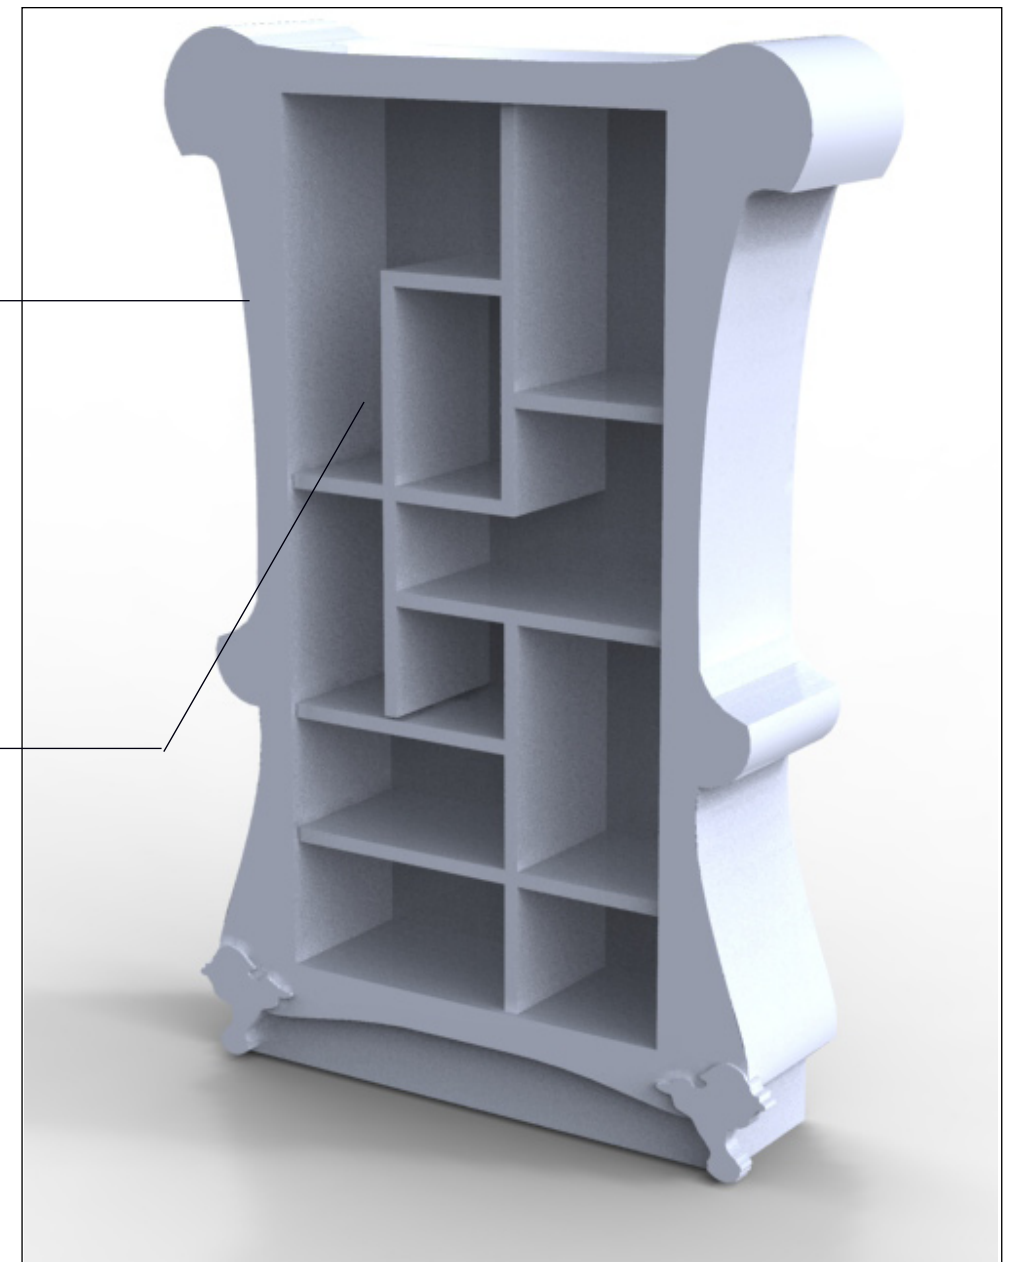

**THE KESSLER GROUP**  
COMPOSITE- NEW IDEAS FOR THE MANSION

8" SHELVES

12" SHELVES

RANDOM NOOKS PROVIDE  
INTERESTING STORAGE OPTIONS

EACH PRESENTS SOLUTIONS THAT  
MIGHT BE USED IN SUITES OR OTHER  
LOCATIONS AROUND THE MANSION