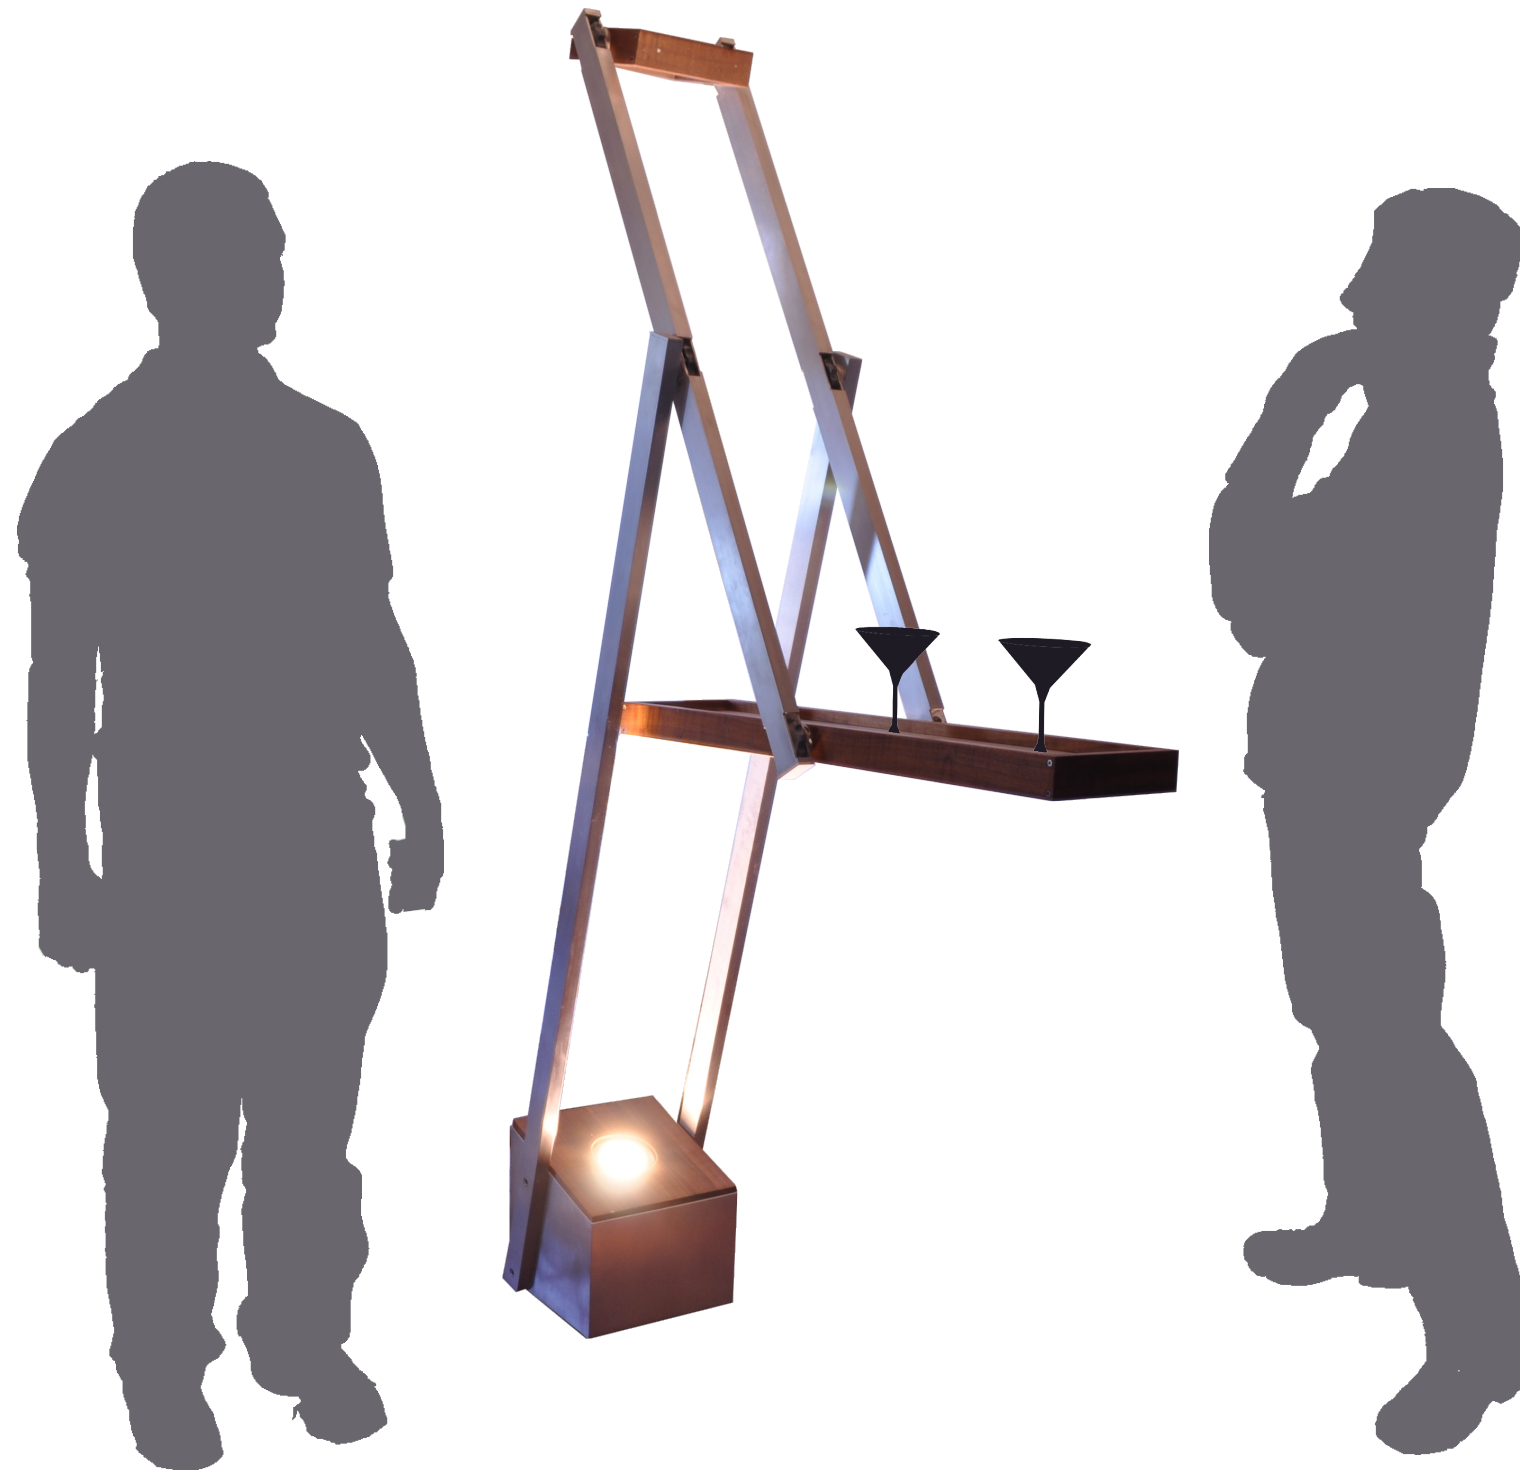

# 'ROUND MIDNIGHT

A HYBRID KINETIC ILLUMINARY

THIS PIECE IS HYBRID BECAUSE IT FUNCTIONS AS MORE THAN A SIMPLE FLOOR LAMP. 'ROUND MIDNIGHT CAN BE SITUATED TO OFFER DRINK SERVICE OR USED, IN ITS UNLOCKED STATE, AS EVENING KINETIC STATUARY. THE SMALLER REFLECTOR IS COUNTERBALANCED TO THE PRECISE WEIGHT OF THE LARGER, SO ONCE SET IN MOTION, 'ROUND MIDNIGHT WILL CONTINUE FOR ALMOST ONE MINUTE.