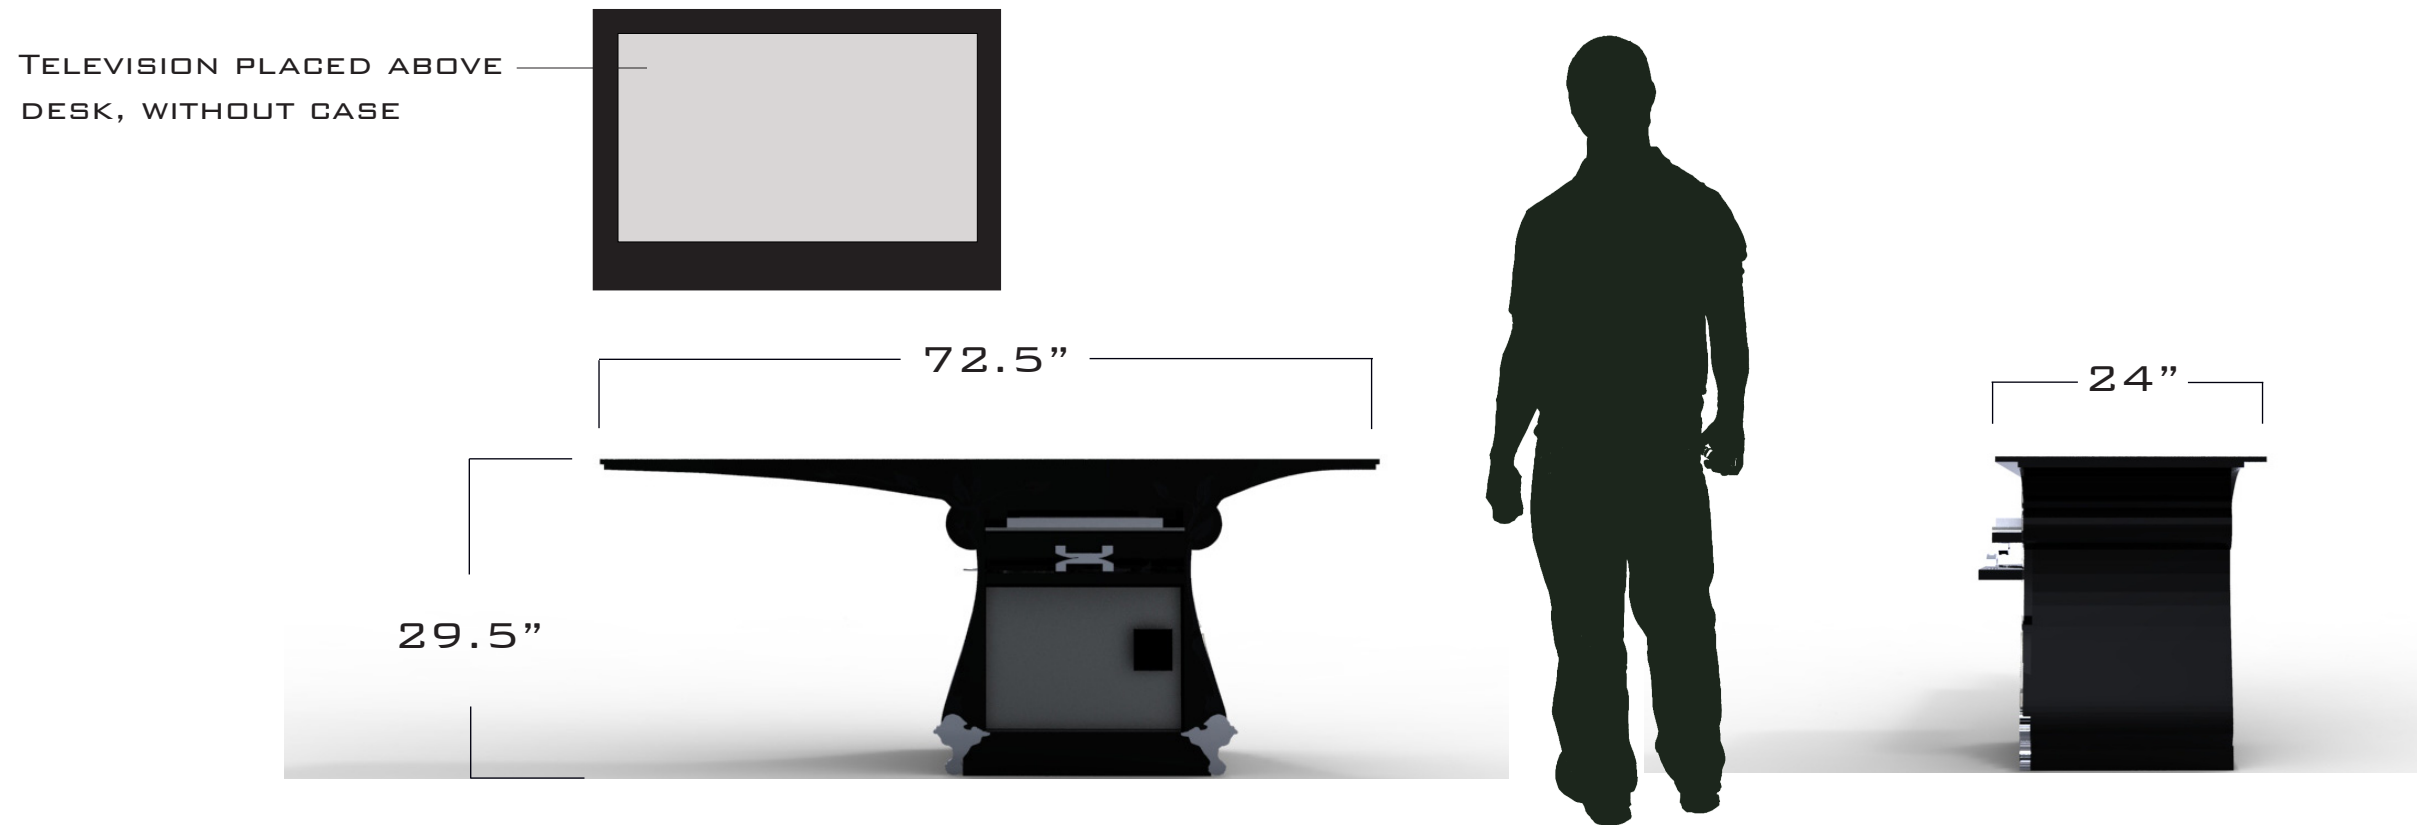

THE KESSLER GROUP
COMPOSITE- NEW IDEAS FOR THE MANSION

ORTHOGRAPHICS- DESK PIECE

AT THE REQUEST OF THE CLIENT, I WAS ALSO ASKED TO DESIGN ANOTHER COMPONENT TO SEPARATELY HOUSE THE ROOM SAFE. WORKING OFF A PREVIOUS CONCEPT, THE WEIGHT OF THE SAFE SERVES AS A COUNTER BALANCE FOR THE RATHER SMALL CANTILEVER, WHICH SERVES AS A WRITING SURFACE.