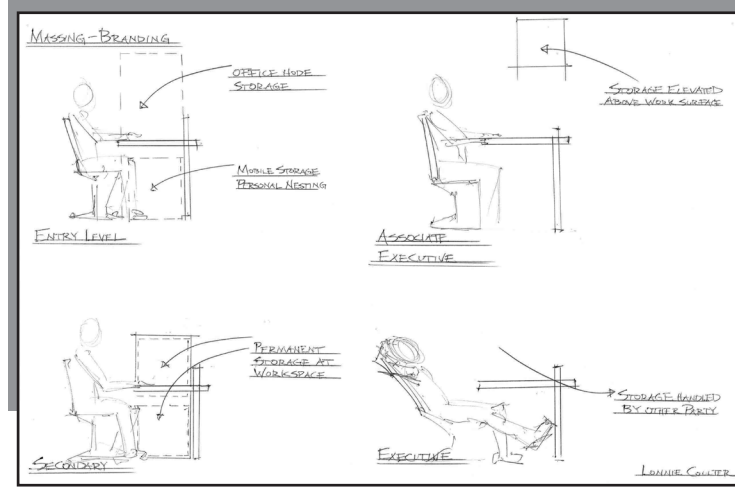

## A TRANSLUCENT IMAGE FOR THE NEW CEO

DESIGN

PRODUCTION

LON.COULTER@GMAIL.COM

WWW.COROFLOT.COM/LONNIE