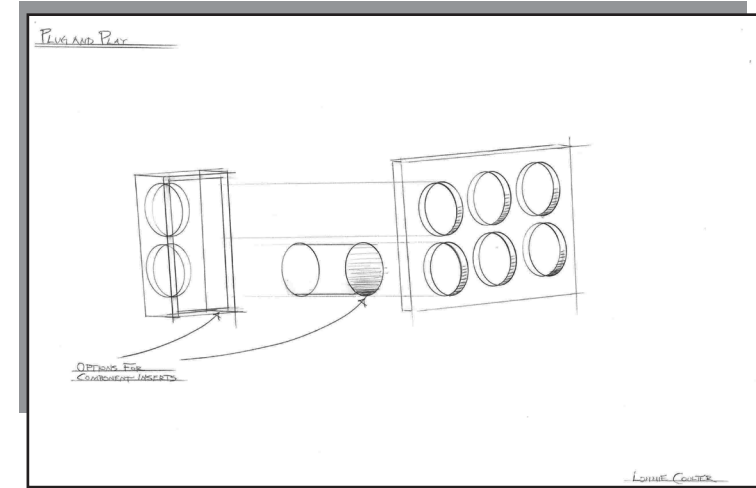

## A TRANSLUCENT IMAGE FOR THE NEW CEO

DESIGN

PRODUCTION

LON.COULTER@GMAIL.COM

WWW.COROFLOT.COM/LONNIE