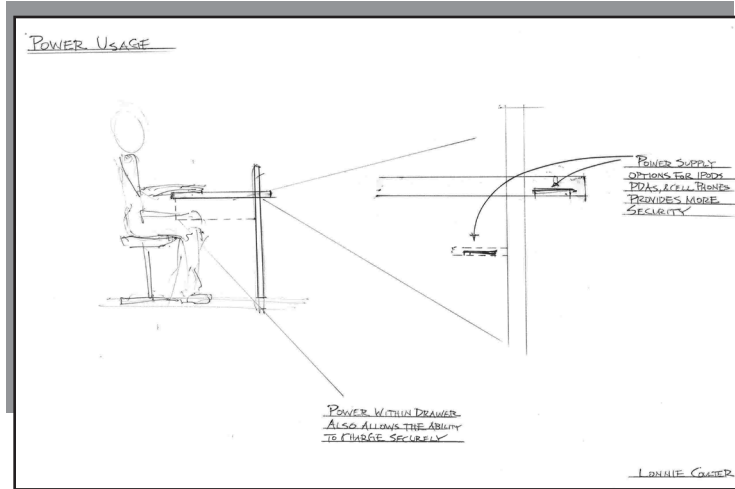

## A TRANSLUCENT IMAGE FOR THE NEW CEO

DESIGN

PRODUCTION

LON.COULTER@GMAIL.COM

WWW.COROFLOT.COM/LONNIE