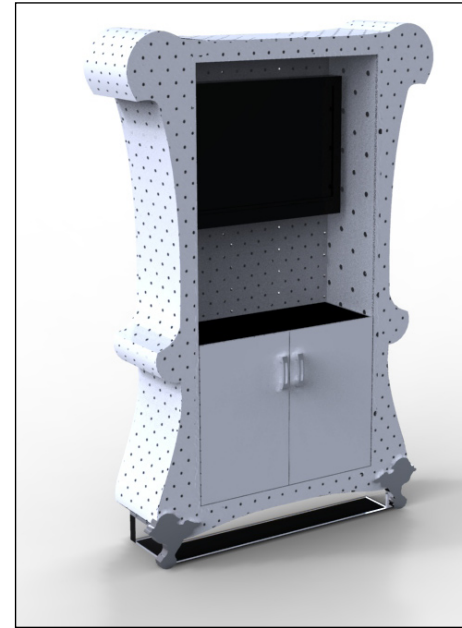

THE KESSLER GROUP
COMPOSITE- NEW IDEAS FOR THE MANSION

WOOD VENEER

MATTE GREY

PERFORATED LEATHER

CABINET ACCOMMODATES 37"
AND 42" TELEVISIONS
SOLID SURFACE OPTIONS

PLACEMENT FOR OPTIONAL
DRAWER TO HOUSE ROOM
CHECKOUT SYSTEM

33"X 26"X 13" CABINET
PROVIDES OPPORTUNITY FOR
SHELVES OR DRAWERS

ARMOIRE VARIATION

DESIGN

PRODUCTION

LON.COULTER@GMAIL.COM

WWW.COROFLOT.COM/LONNIE