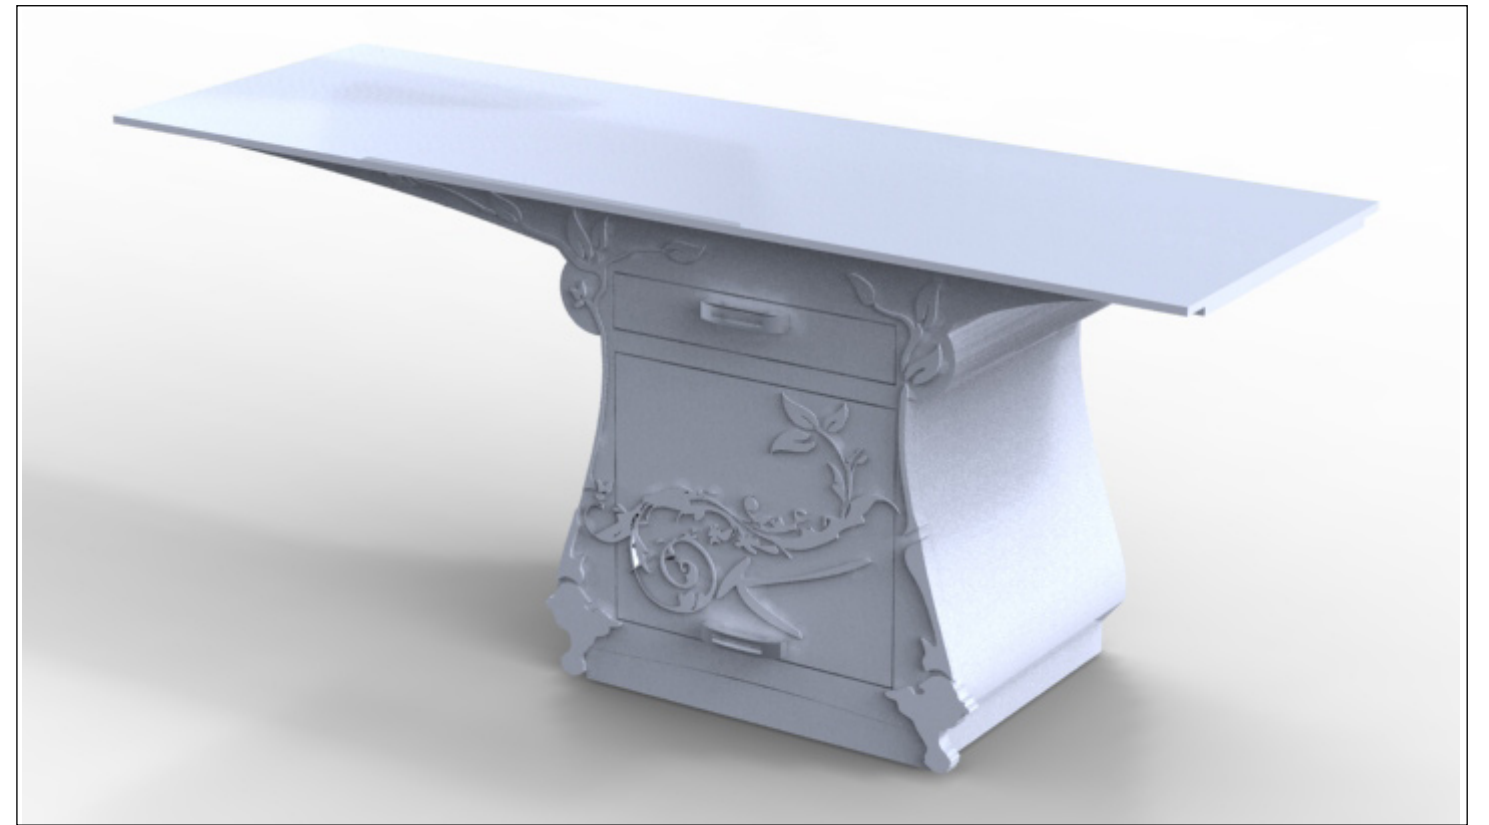

THE KESSLER GROUP
COMPOSITE- NEW IDEAS FOR THE MANSION

CANTILEVERED DESK / SAFE STORAGE

DESIGN

PRODUCTION

LON.COULTER@GMAIL.COM

WWW.COROFLOT.COM/LONNIE

LONNIE
COULTER