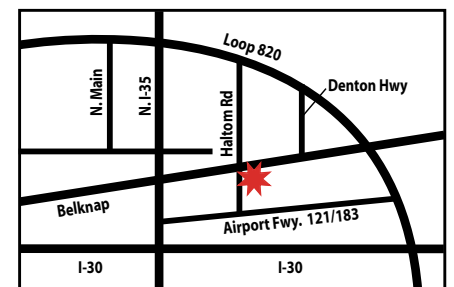

STORE HOURS:
Mon-Fri 10am-7pm • Sat 9am-6pm • Closed Sunday