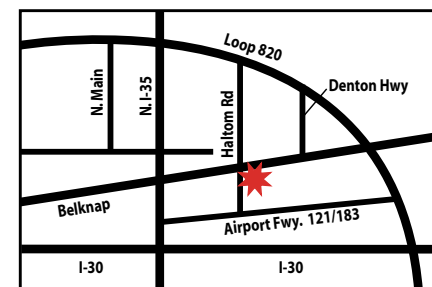

STORE HOURS:
Mon-Fri 10am-7pm • Sat 9am-6pm • Closed Sunday