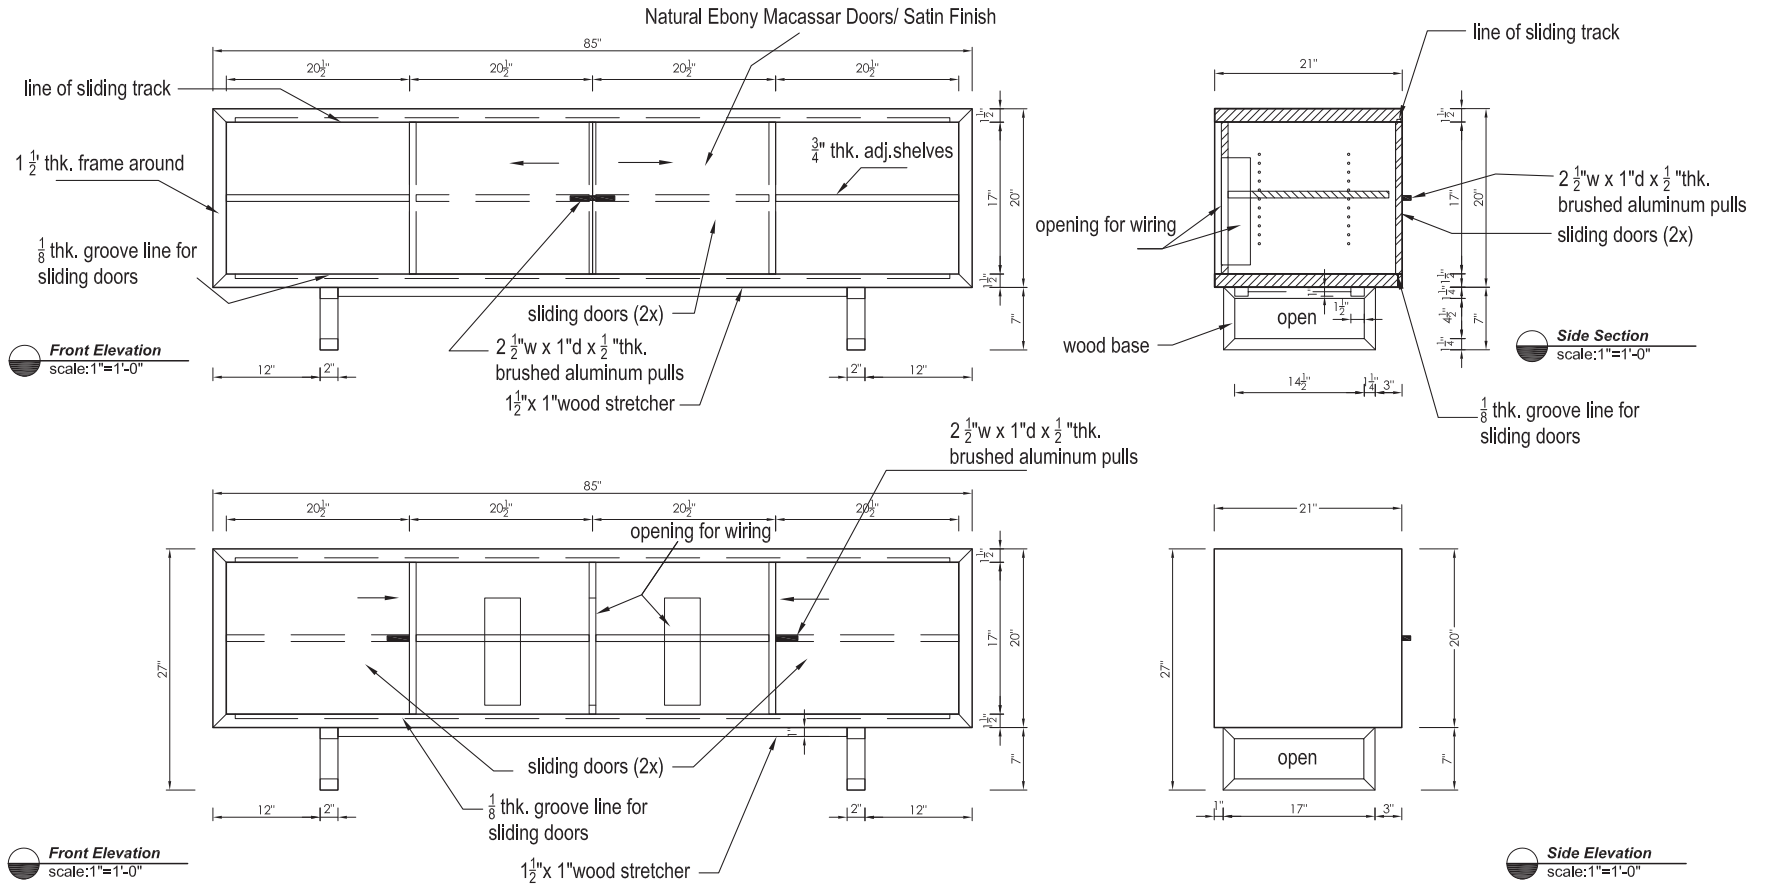

# Cassy TingYi Lee

0928.281.182  
 cassyleedesign@gmail.com  
 cassyleedesign.com

<b>Cliff Young Ltd.</b> 200 Lexington Avenue Suite 505 New York, New York 10016 P: 212 683.8808 F: 212 683.9286 www.cliffyoungltd.com	<b>Wood Species and Finish:</b> 1. DOORS IN NATURAL EBONY MACASSAR SATIN FINISH. 2. EXT. & INT. IN STAINED RIBBON SAPELE SATIN FINISH. 3. BRUSHED ALUMINUM HANDLES	<b>Designer / Client:</b>  <b>Approved Date:</b> / / 2009  <b>Approved by:</b>	<b>Project:</b> Quattro Unit	<b>This signed and approved drawing was received -</b> <b>Date:</b> / / 2009 <b>Scale:</b> 1" = 1'-0"	<b>Designed by:</b> Annette <b>Drawn by:</b> Cassy <b>Checked by:</b>	<b>Drawing Issue Date:</b> 12 / 22 / 2009 <b>Drawing No.:</b> <b>2 of 2</b>
	<b>Drawing title:</b> PLAN & ELEVATION					