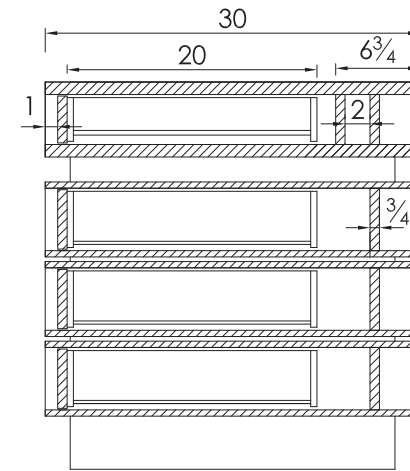

# Cassy TingYi Lee

0928.281.182  
 cassyleedesign@gmail.com  
 cassyleedesign.com

plan section view  
 scale: 1-1/2" = 1'-0"

front section  
 scale: 1-1/2" = 1'-0"

side section  
 scale: 1-1/2" = 1'-0"

<p>Cliff Young Ltd.        200 Lexington Avenue Suite 505        New York, New York 10016        P: 212 683.8808 F: 212 683.9286        www.cliffyoungltd.com</p>	<p>Wood Species and Finish:</p> <p>1. WHOLE DESK EXT. &amp; OPENING IN STAINED WALNUT SATIN.          2. DRAWERS INTERIOR IN NATURAL MAPLE.</p> <p>NOTE: All Appliances, Audio &amp; Media Equipment, Decorative Hardware, and Decorative Lighting Supplied by Client.</p>	<p>Designer / Client:</p>	<p>Project:</p> <p>CUSTOM BOXEO DESK</p>	<p>The signed and approved drawing was received -</p> <p>Date: / / 2010</p>	<p>Designed by:</p> <p>Cassy</p>	<p>Drawing Issue Date:</p> <p>01 / 05 / 2010</p>
		<p>Approved Date: / / 2010</p>	<p>Drawing title:</p> <p>SECTIONS</p>	<p>Scale:</p> <p>1 1/2" = 1'-0"</p>	<p>Checked by:</p>	<p>Drawing No.:</p> <p>2 of 2</p>