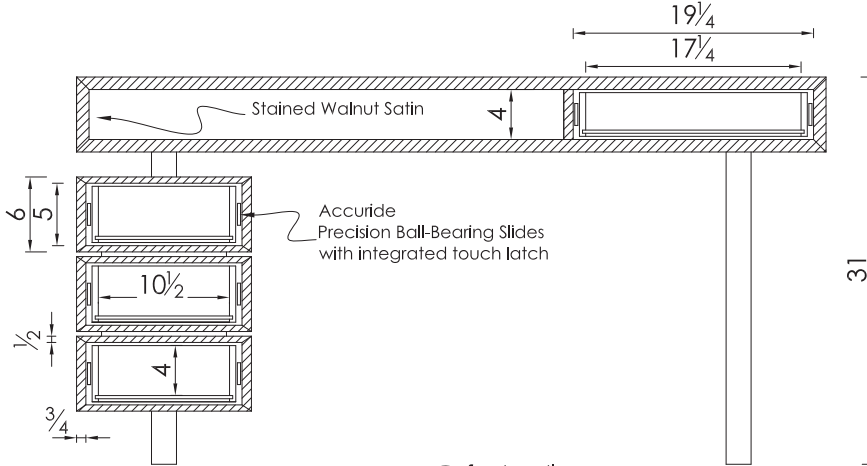

# Cassy TingYi Lee

0928.281.182  
 cassyleedesign@gmail.com  
 cassyleedesign.com

plan section view  
 scale: 1-1/2" = 1'-0"

front section  
 scale: 1-1/2" = 1'-0"

side section  
 scale: 1-1/2" = 1'-0"

<p>Cliff Young Ltd.        200 Lexington Avenue Suite 505        New York, New York 10016        P: 212 683.8808 F: 212 683.9286        www.cliffyoungltd.com</p>	<p>Wood Species and Finish:</p> <p>1. WHOLE DESK EXT. &amp; OPENING IN STAINED WALNUT SATIN.          2. DRAWERS INTERIOR IN NATURAL MAPLE.</p> <p>NOTE: All Appliances, Audio &amp; Media Equipment, Decorative Hardware, and Decorative Lighting Supplied by Client.</p>	<p>Designer / Client:</p>	<p>Project:</p> <p>CUSTOM BOXEO DESK</p>	<p>The signed and approved drawing was received -</p> <p>Date: / / 2010</p>	<p>Designed by:</p> <p>Cassy</p>	<p>Drawing Issue Date:</p> <p>01 / 05 / 2010</p>
		<p>Approved Date: / / 2010</p>	<p>Drawing title:</p> <p>SECTIONS</p>	<p>Scale:</p> <p>1 1/2" = 1'-0"</p>	<p>Checked by:</p>	<p>Drawing No.:</p> <p>2 of 2</p>