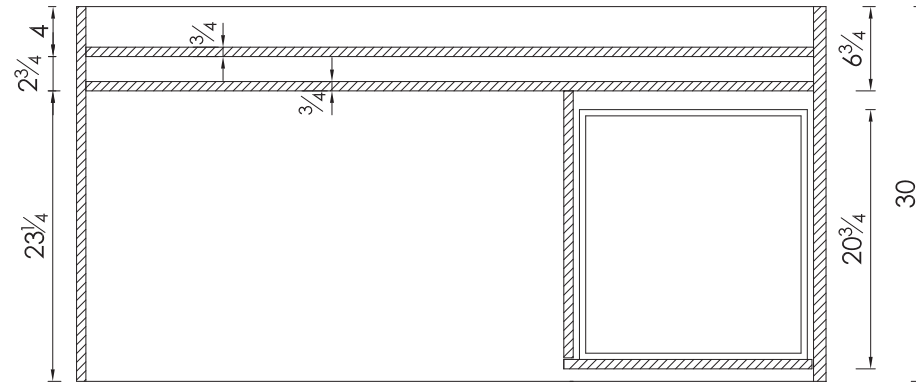

# Cassy TingYi Lee

0928.281.182  
 cassyleedesign@gmail.com  
 cassyleedesign.com

plan section view  
 scale: 1-1/2" = 1'-0"

front section  
 scale: 1-1/2" = 1'-0"

side section  
 scale: 1-1/2" = 1'-0"

<p>Cliff Young Ltd.        200 Lexington Avenue Suite 505        New York, New York 10016        P: 212 683.8808 F: 212 683.9286        www.cliffyoungltd.com</p>	<p>Wood Species and Finish:</p> <p>1. WHOLE DESK EXT. &amp; OPENING IN STAINED WALNUT SATIN.          2. DRAWERS INTERIOR IN NATURAL MAPLE.</p> <p>NOTE: All Appliances, Audio &amp; Media Equipment, Decorative Hardware, and Decorative Lighting Supplied by Client.</p>	<p>Designer / Client:</p>	<p>Project:</p> <p>CUSTOM BOXEO DESK</p>	<p>The signed and approved drawing was received -</p> <p>Date: / / 2010</p>	<p>Designed by:</p> <p>Cassy</p>	<p>Drawing Issue Date:</p> <p>01 / 05 / 2010</p>
		<p>Approved Date: / / 2010</p>	<p>Drawing title:</p> <p>SECTIONS</p>	<p>Scale:</p> <p>1 1/2" = 1'-0"</p>	<p>Checked by:</p>	<p>Drawing No.:</p> <p>2 of 2</p>