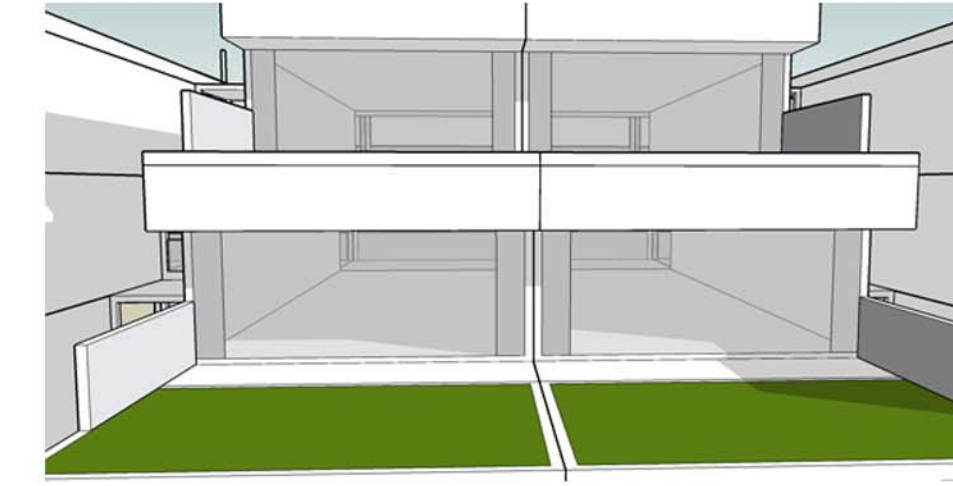

## INDONESIAN SITE - PURI BOTANICAL

P\_120647  
professional

modular per floor

inner court interior with hanging garden

terrace garden at every unit in every floor

8.00 - 11.00 wib

12.00 - 14.30 wib

15.00 - 17.00 wib

view from reflecting pool

modular office plan  
6 x 20 m, with two unit flip out

health care

absorbtion by paving

natural cooling water

water collector as transparent light  
vertical garden  
sponge wall  
solar panel canopy