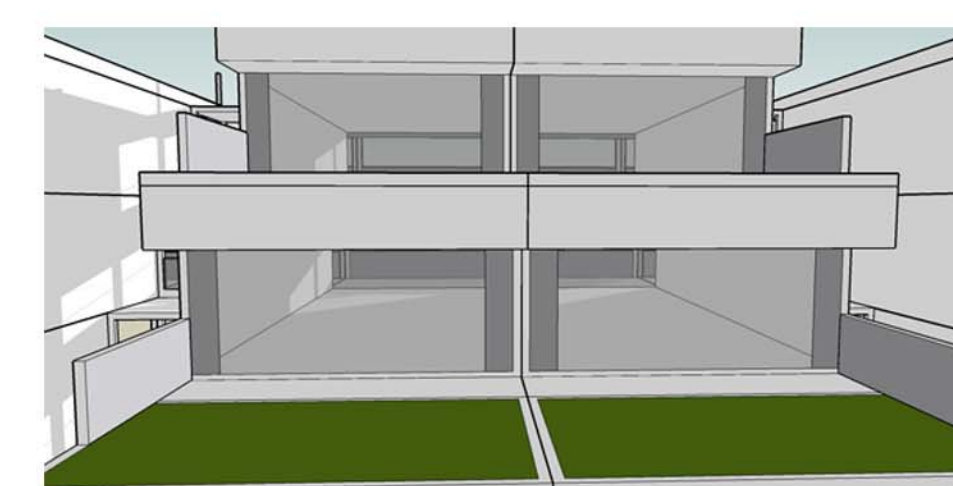

## INDONESIAN SITE - PURI BOTANICAL

P\_120647  
professional

modular per floor

inner court interior with hanging garden

terrace garden at every unit in every floor

8.00 - 11.00 wib

12.00 - 14.30 wib

15.00 - 17.00 wib

view from reflecting pool

modular office plan  
6 x 20 m, with two unit flip out

health care

absorbtion by paving

natural cooling water

water collector as transparent light  
vertical garden  
sponge wall  
solar panel canopy