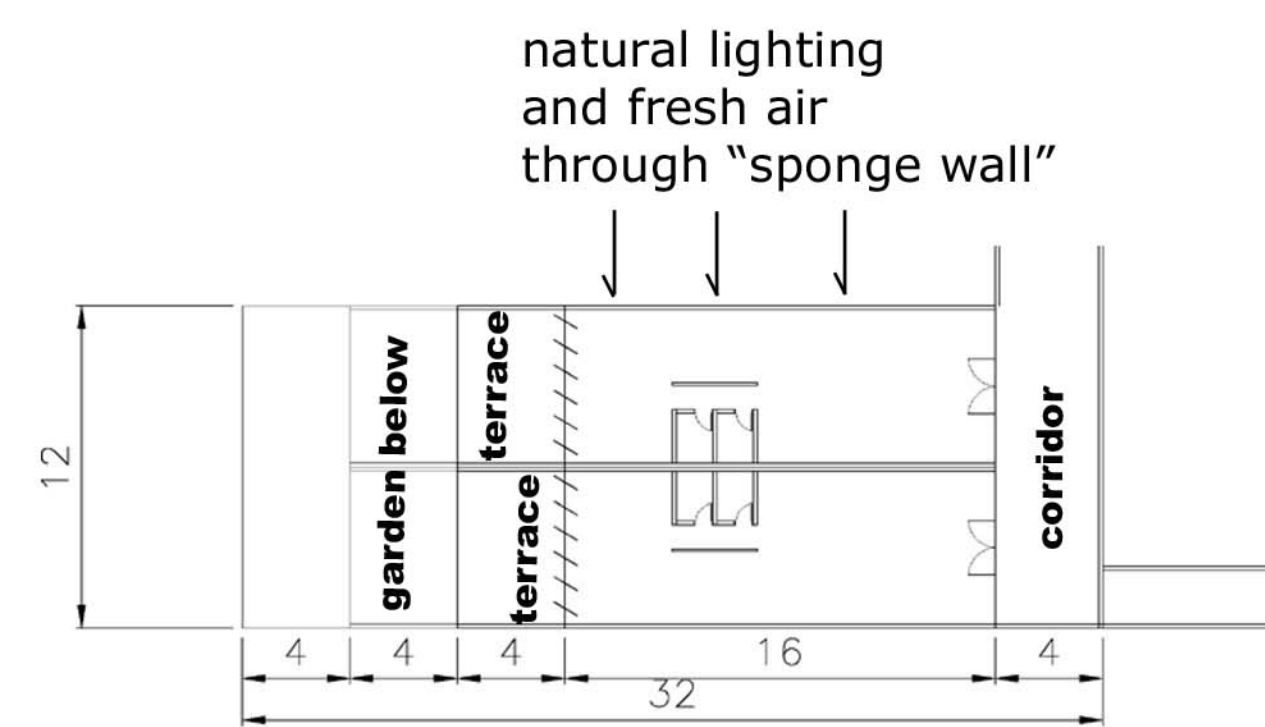

## INDONESIAN SITE - PURI BOTANICAL

P\_120647  
professional

modular per floor

inner court interior with hanging garden

terrace garden at every unit in every floor

8.00 - 11.00 wib

12.00 - 14.30 wib

15.00 - 17.00 wib

view from reflecting pool

modular office plan  
6 x 20 m, with two unit flip out

health care

absorbtion by paving

natural cooling water

water collector as transparent light  
vertical garden  
sponge wall  
solar panel canopy