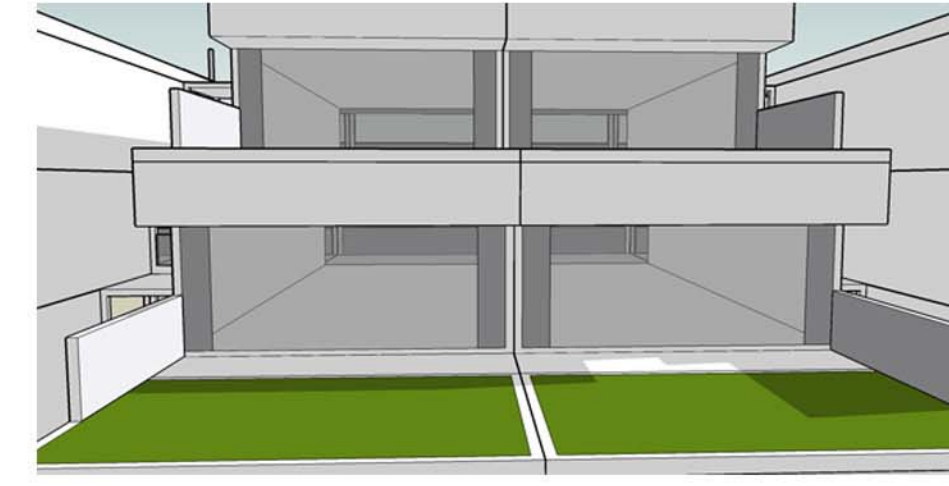

## INDONESIAN SITE - PURI BOTANICAL

P\_120647  
professional

modular per floor

inner court interior with hanging garden

terrace garden at every unit in every floor

8.00 - 11.00 wib

12.00 - 14.30 wib

15.00 - 17.00 wib

view from reflecting pool

modular office plan  
6 x 20 m, with two unit flip out

health care

absorbtion by paving

natural cooling water

water collector as transparent light  
vertical garden  
sponge wall  
solar panel canopy