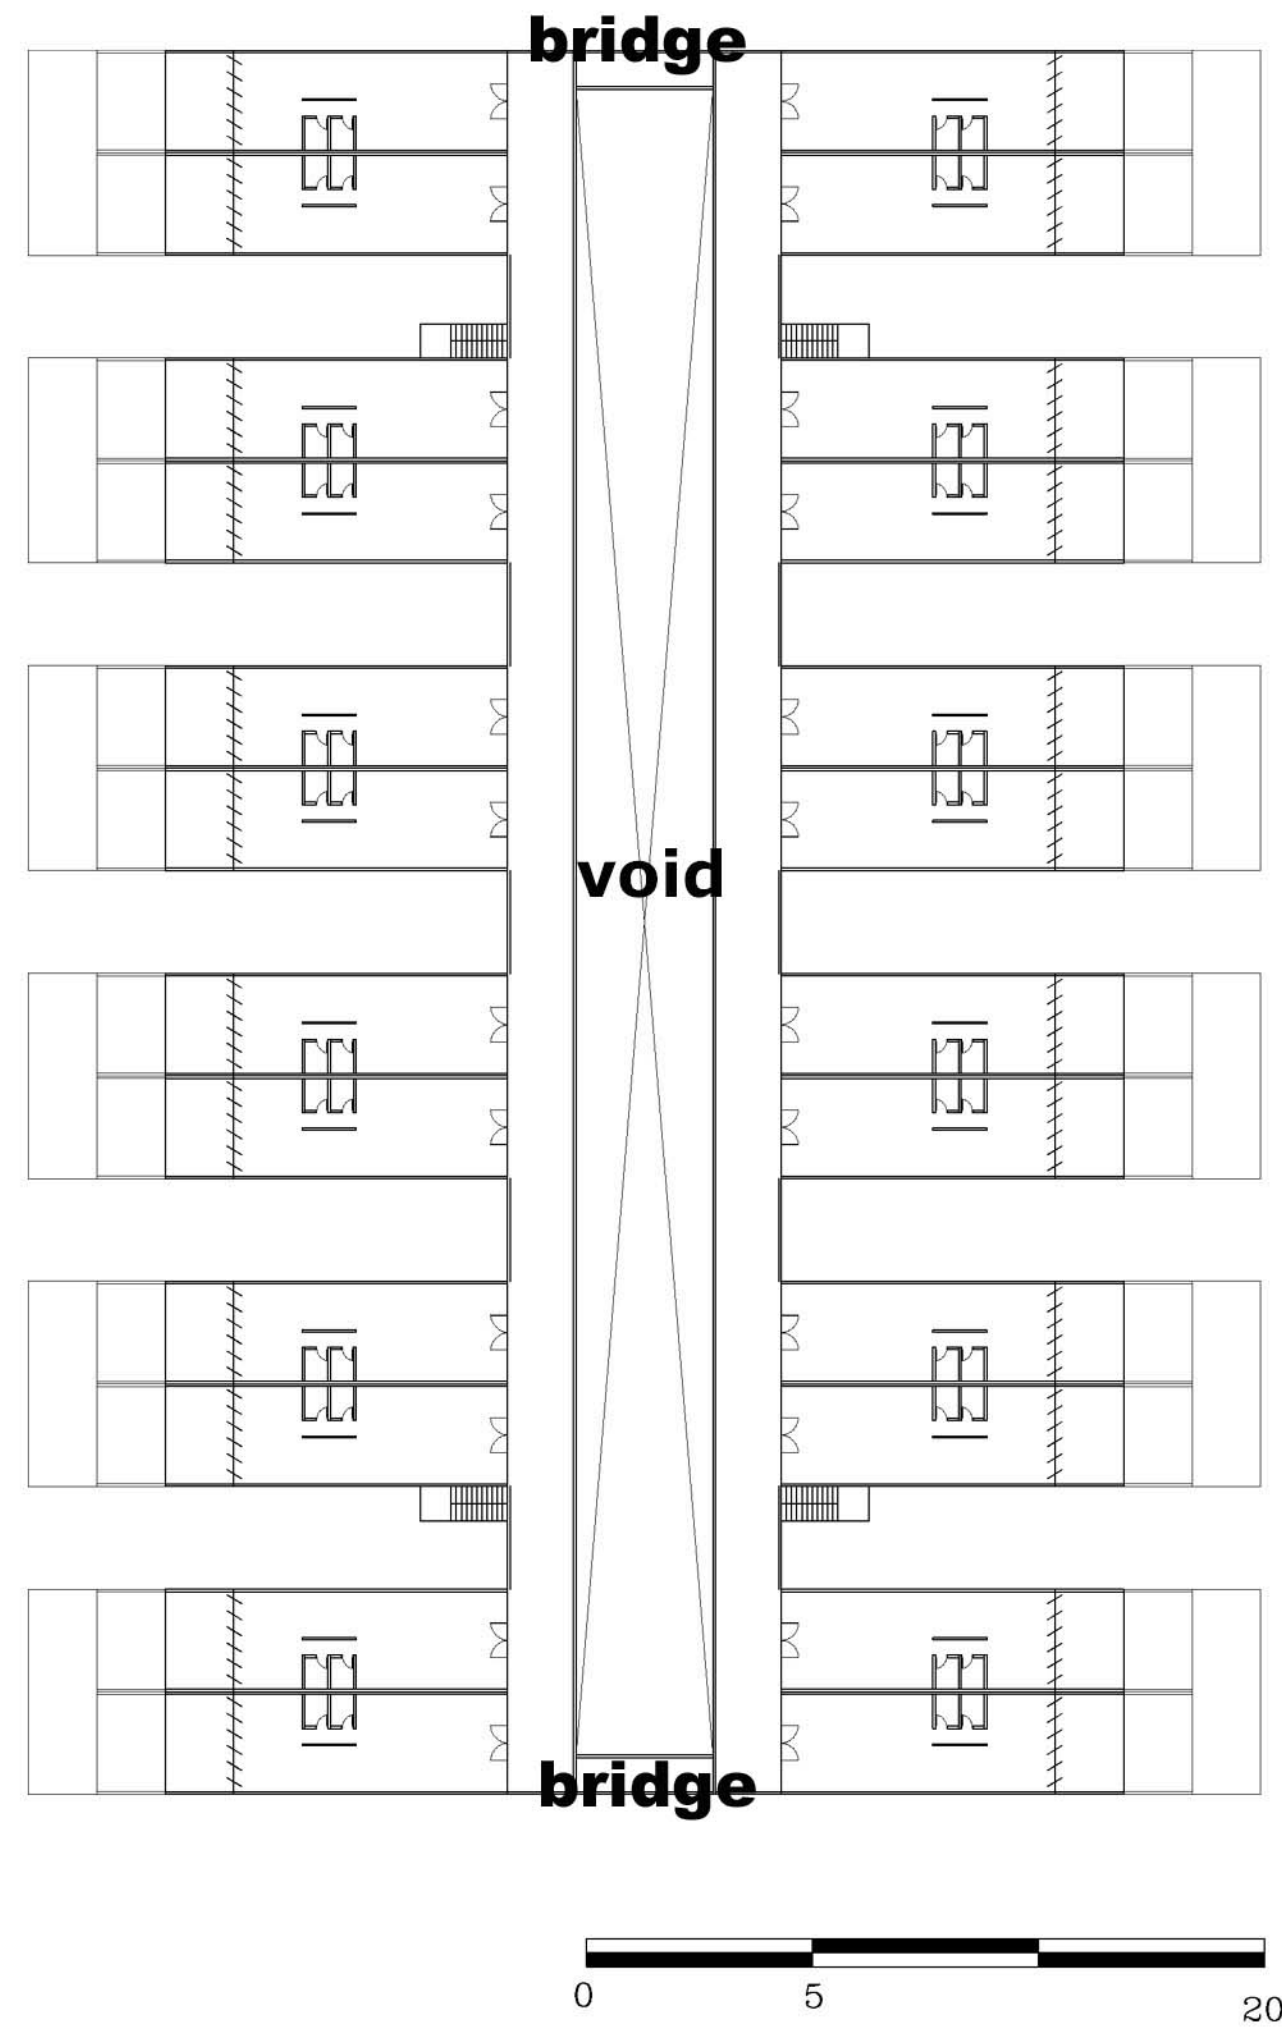

FUTURARC 2009 DESIGN COMPETITION

INDONESIAN SITE - PURI BOTANICAL

P_120647
professional

modular per floor