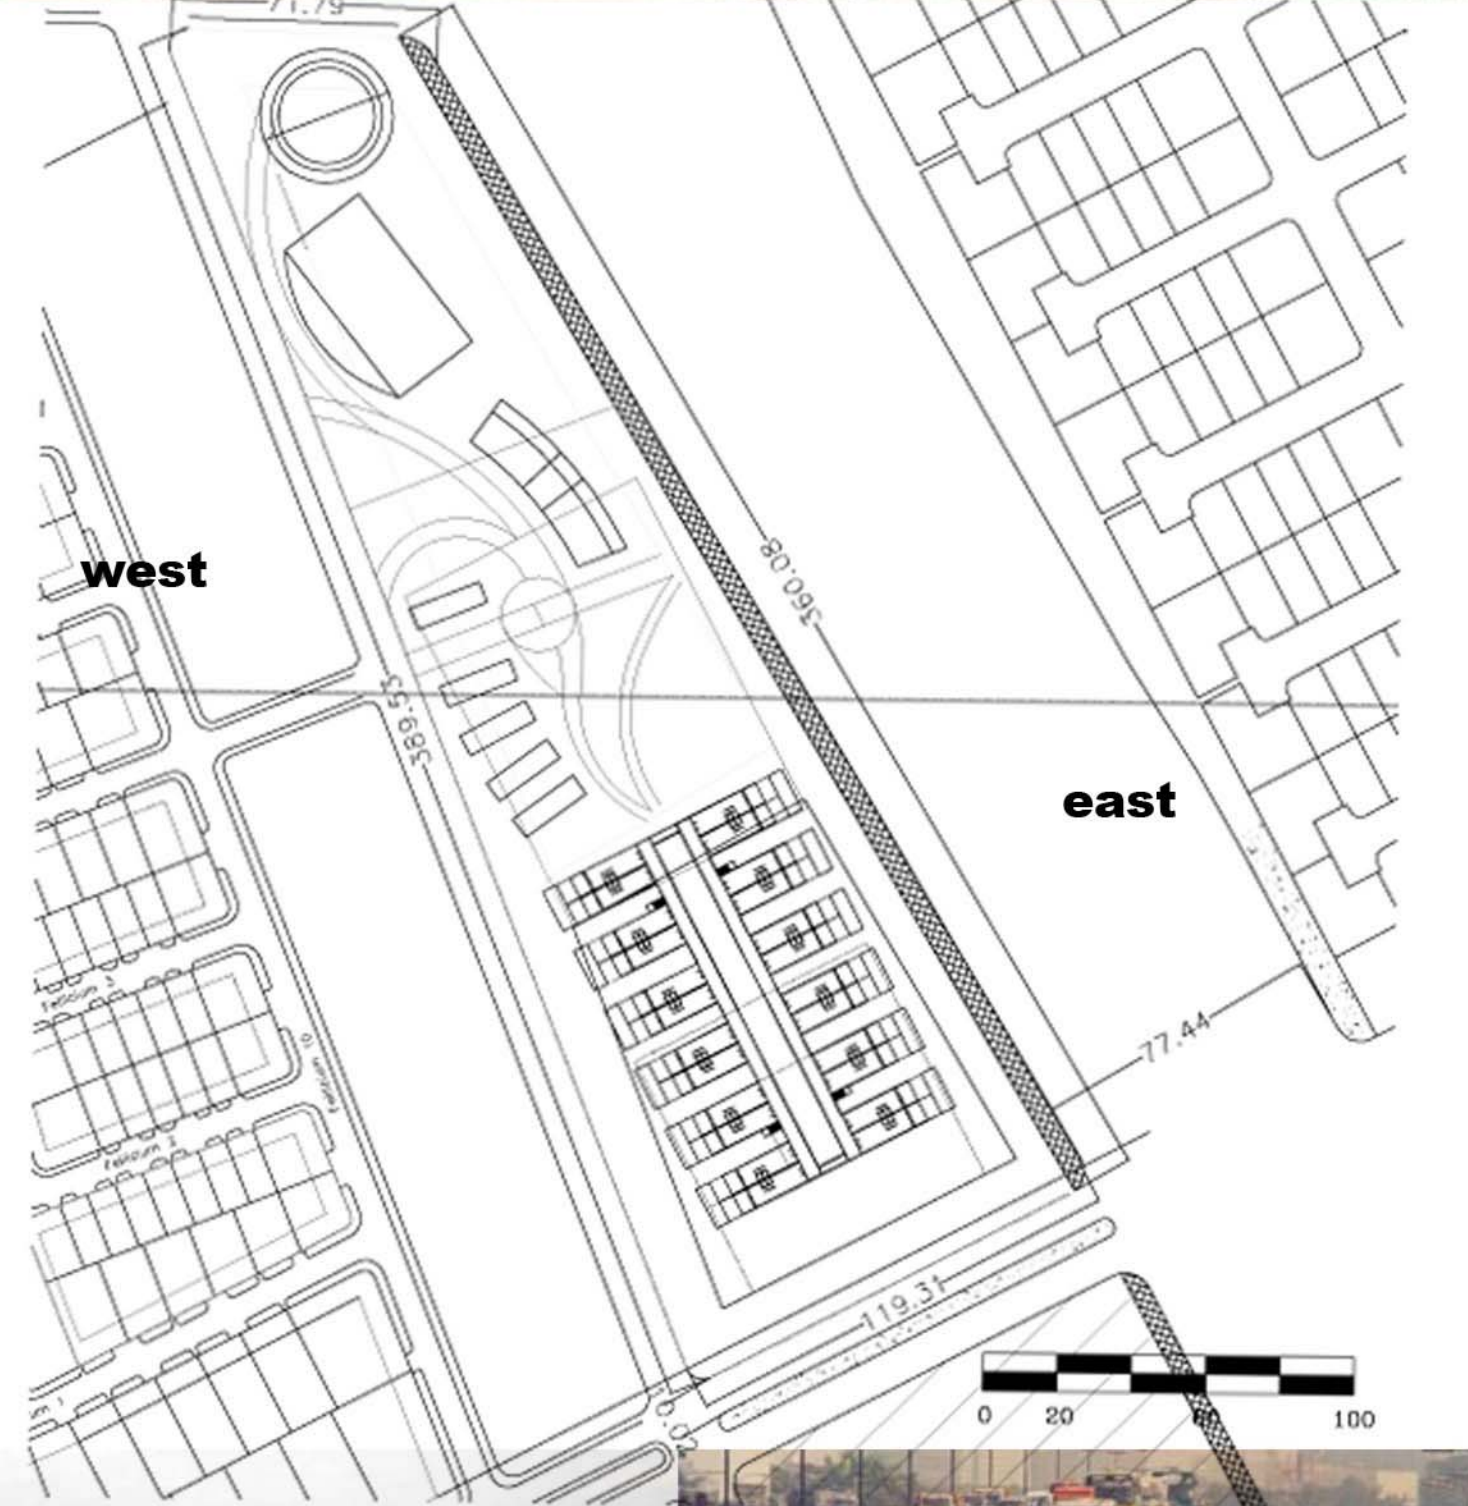

## INDONESIAN SITE - PURI BOTANICAL

P\_120647  
professional

west side

east side

S I T E P L A N

pollution

traffic

flood