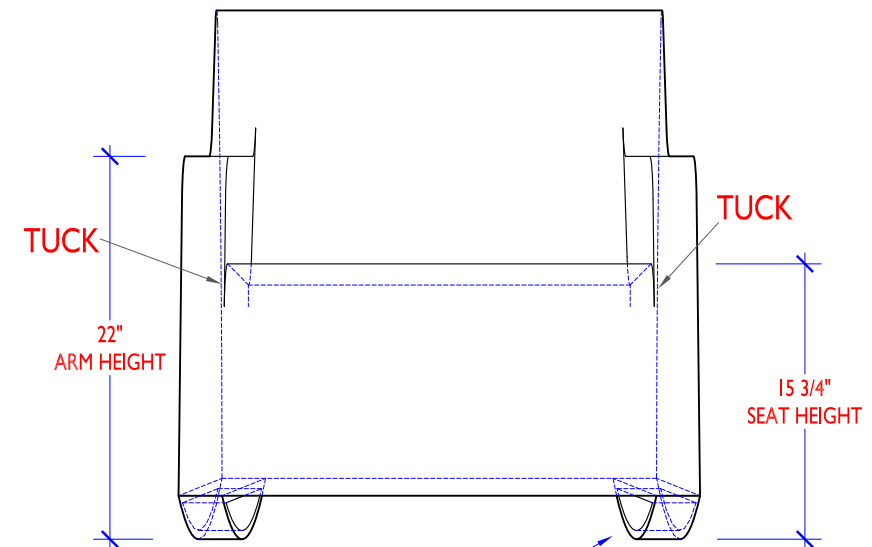

TOP

NOTES/MATERIALS:
 POLISHED STAINLESS STEEL SLED BOWED LEGS
 2 1/2" x 1/2"

ORANGE FABRIC UPHOLSTERY
 (AS SHOWN WITH COLOR SAMPLE)

SIDE

FRONT

POLISHED STAINLESS STEEL
 ROCKER LEGS
 2 1/2" x 1/2"