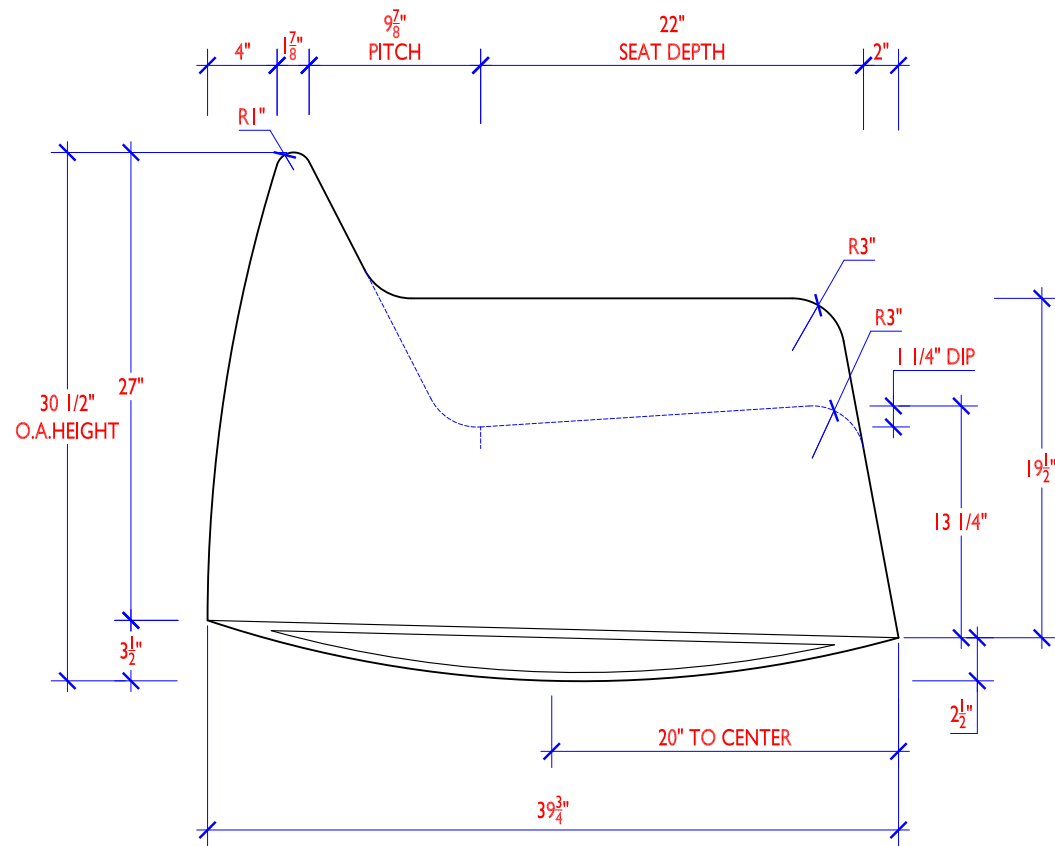

TOP

NOTES/MATERIALS:
 POLISHED STAINLESS STEEL SLED BOWED LEGS
 2 1/2" x 1/2"

ORANGE FABRIC UPHOLSTERY
 (AS SHOWN WITH COLOR SAMPLE)

SIDE

FRONT

POLISHED STAINLESS STEEL
 ROCKER LEGS
 2 1/2" x 1/2"