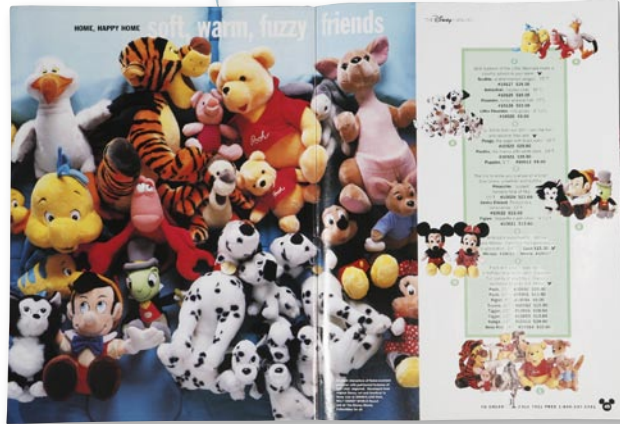

CATALOGUE

Art Director/Designer/Production

Art direction, design and production on *The Disney Catalogue*.

RECORD ALBUMS AND CALENDARS

Designer/Production

Design, photoshoots, and production on 2 albums. For the design company *Ruby Street, Inc.*, I designed and did the production on numerous calendars and a cookbook.

Pat Travers' *Black Pearl*
Pat Travers Record Album

Michael Kirke, *Only for you...*
Record Album

Godzilla Comes to America
Ruby Street, Inc., one of ten calendars