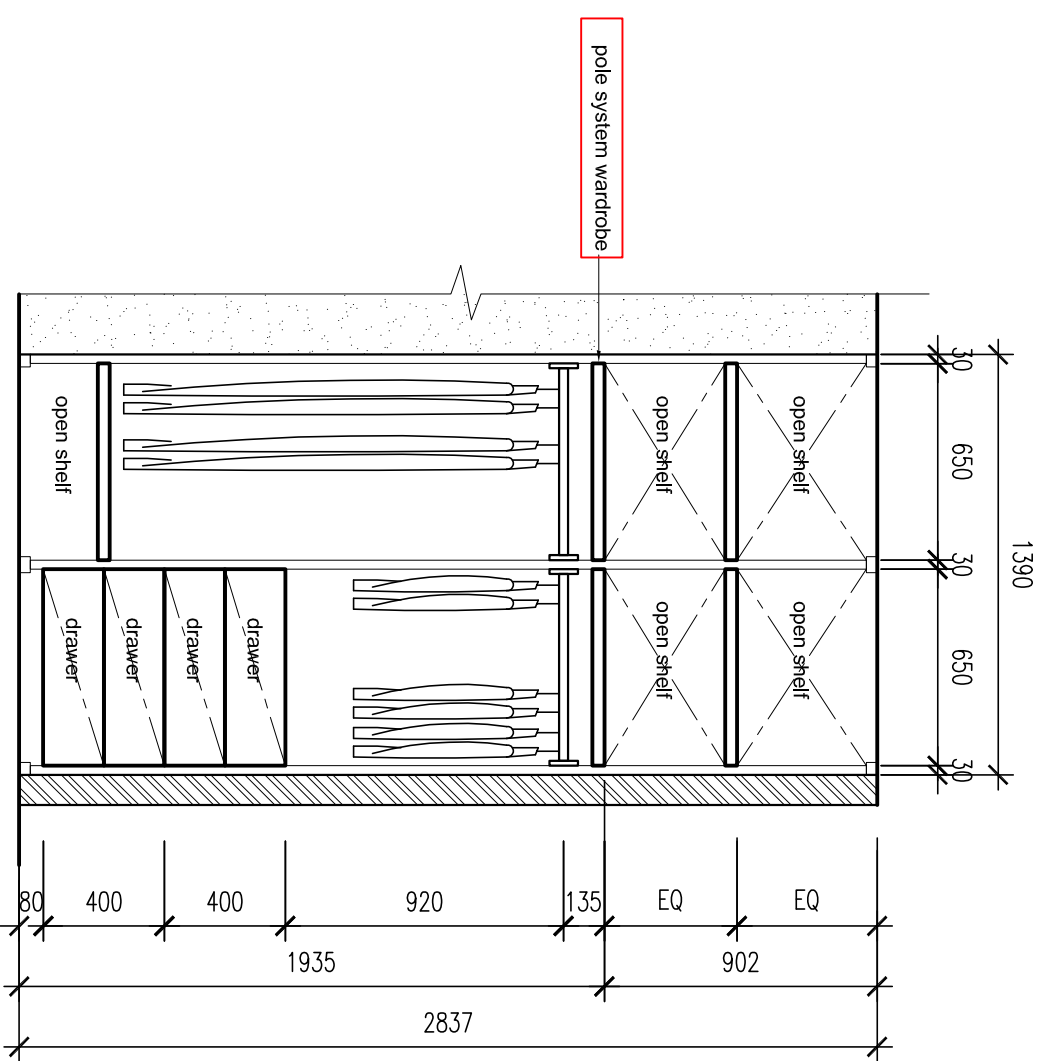

WARDROBE - LAYOUT PLAN
SCALE 1:25

WARDROBE - ELEVATION
SCALE 1:25