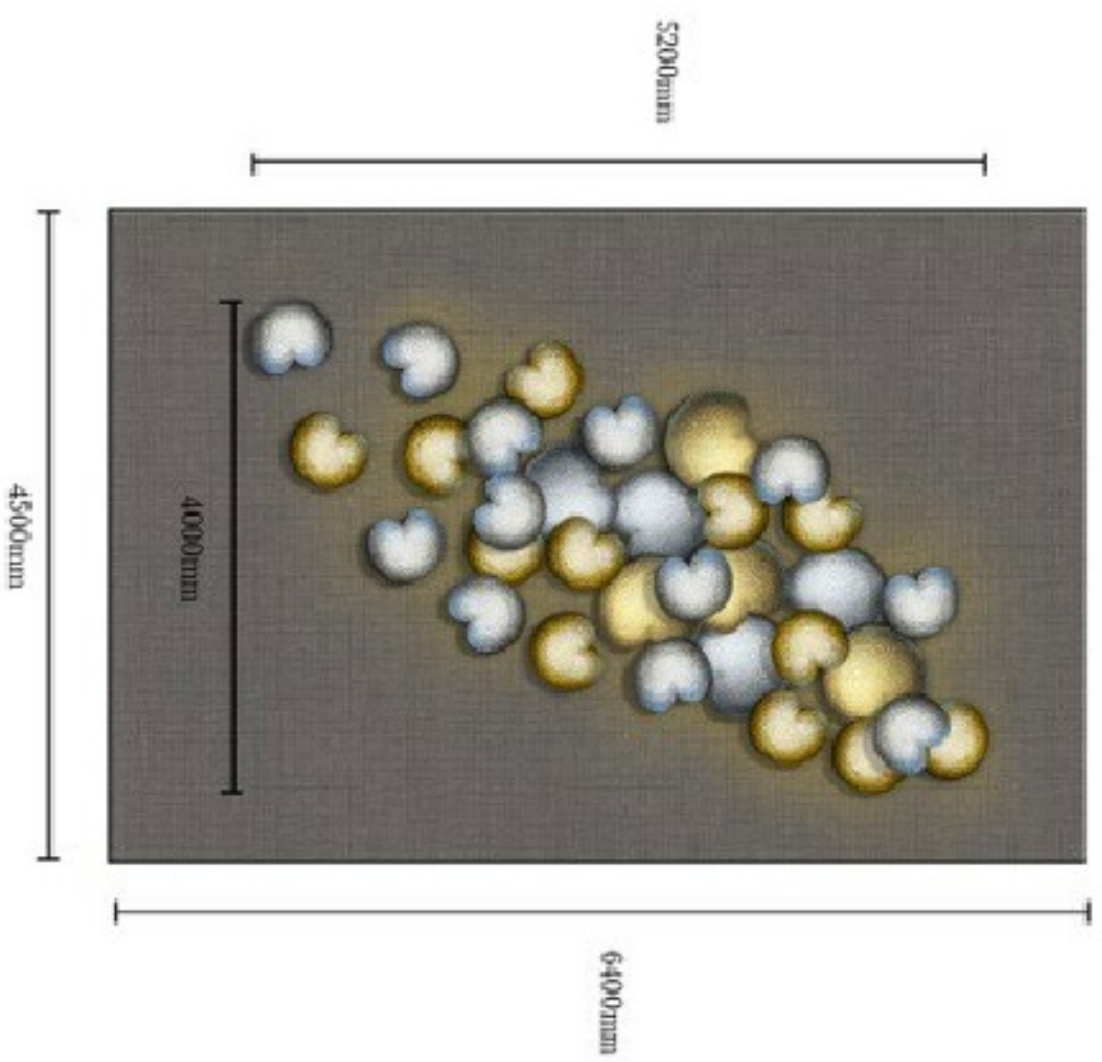

DINING FEATURE WALL - OPT 1
SCALE 1:50

DINING FEATURE WALL - OPT 2
SCALE 1:50