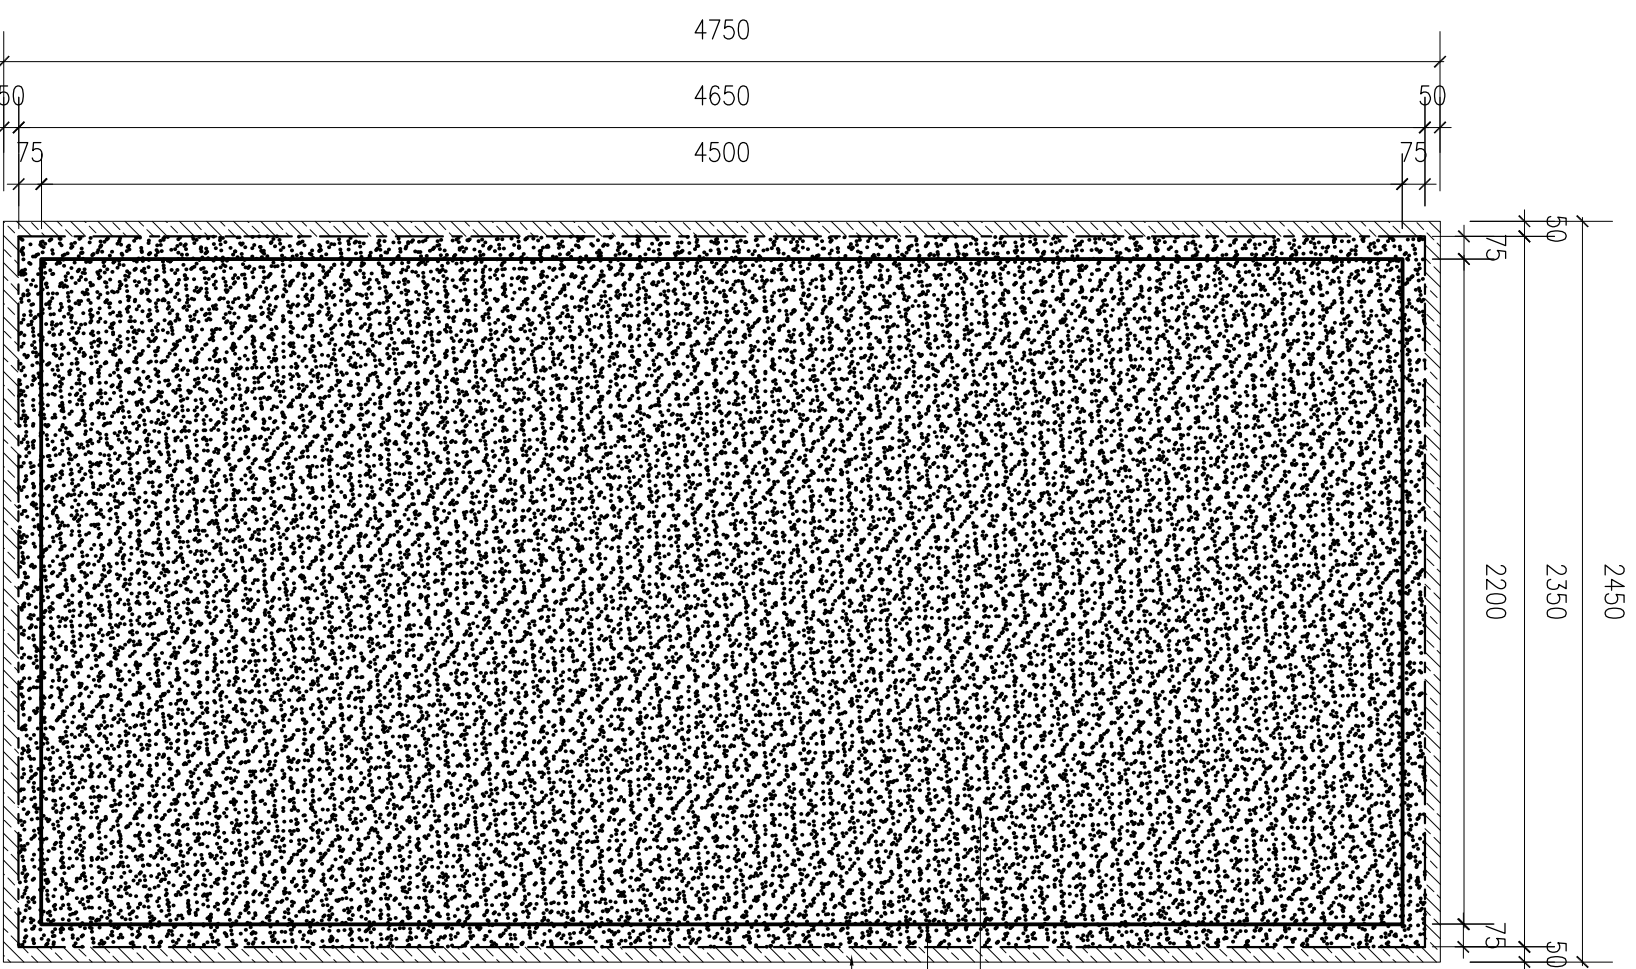

**DINING WALL - ELEVATION**  
SCALE 1:50

**ART FEATURE - EDGING DETAIL**  
SCALE 1:5

- final painting area shown
- painting bleed to wrap panel edge (painting extension)
- plain canvas to wrap panel behind (no painting)

**ART FEATURE - ELEVATION**  
SCALE 1:25