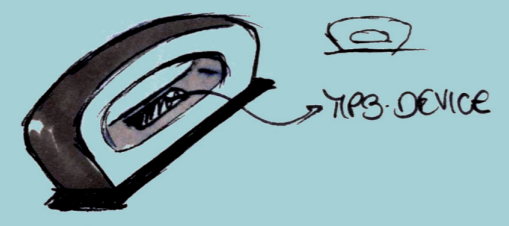

SEE-THROUGH CONCRETE
→ LIGHT (GLASS FIBRES)
→ ENLIGHTEN

FLAT PACK

DETAIL: STRAW = AUX
→ ANSCHLUSSSTELLE
FIXATION: VELCRO / ZIP / BUSTO

FRUIT COLLECTION

TEESIRO

MRS-DEVICE
REGULATES VOLUME
CLOSED = OFF

ASSEMBLE
SHARE
+ ENHANCE SOUND

HANDBAG

→ MULTIPLE ANGLES
→ MOVABLE HANDLE (!?)

MRS-DEVICE

Twist

COFFEE-TO-GO CUP

SIDE

ATTACH TO TREE

SHARP EDGE CONTRAST