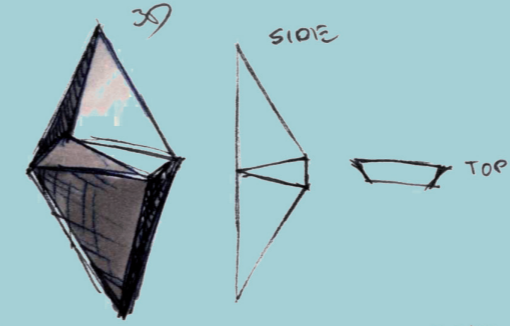

SEE-THROUGH CONCRETE
→ LIGHT (GLASS FIBRES)
→ ENLIGHTEN

FLAT PACK

DETAIL: STRAW = AUX
→ ANSCHLUSSSTELLE
FIXATION: VELCRO / ZIP / BUSTO

FRUIT COLLECTION

TEESIRO

MRS-DEVICE
REGULATES VOLUME
CLOSED = OFF

ASSEMBLE
SHARE
+ ENHANCE SOUND

HANDBAG

→ MULTIPLE ANGLES
→ MOVABLE HANDLE (!?)

MRS-DEVICE

Twist

COFFEE-TO-GO CUP

SIDE

ATTACH TO TREE

SHARP EDGE CONTRAST

SUNFLOWER PATTERN SEEDS

FOLLOW NR/PET
→ OUTDOOR
→ CROSS

SIDE

3D

SIDE

TOP

FRONT

CRYSTAL/GEMSTONE
BLACK/WHITE
HIGHEND FINISH
→ HYPER GLOSSY