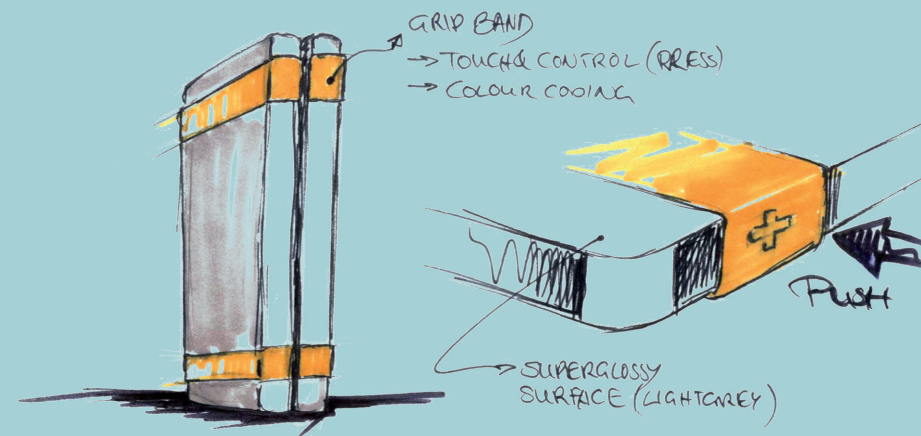

INNER TEXTILE + OUTER

- CUSTOMIZE
- PERSONAL PRODUCT

DETAIL: CLIP SECURE

SPEAKER VOLUME

- RUBBER ADDED FABRIC
- STABILIZING SPIRES

TOUGH  
SHOCK-RESIST  
GRIP  
UNIQUE SOFT TOUCH

⇒ INFLATE

STRAP

- RUBBER
- TWITCHES FABRIC