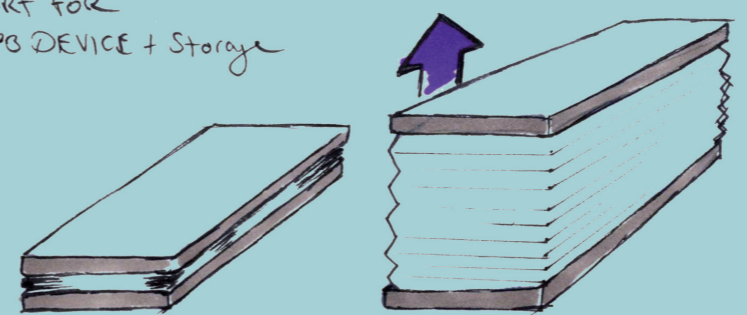

ATTACH SPEAKER  
TOWARDS BENCH  
→ STACK  
→ CLIP  
→ HANG

3 PYRAMIDS

OUTSIDE VS. INSIDE  
→ SURFACE STRUCTURE  
→ COLOUR  
→ MATERIAL / SHINY vs. MATE

SAFE DSP  
FLAT  
FLEXIBLE MATERIAL  
NATURAL

SALOON

PATTERN  
→ SUNFLOWER  
→ SOLAR POWERED?

AUX. CABLE  
→ ROLL OF FLAT CABLE

FEEDBACK BOX  
SYSTEM  
→ COMMUNITY  
→ SHARING  
→ THE MORE THE LOUDER

DETAILS:  
→ COLOURFUL CLIP  
→ ACCENT  
→ TECHNICAL LO-FI FEATURE  
→ MECHANICS