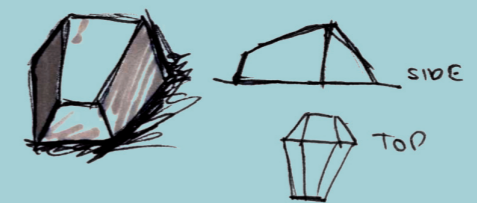

ATTACH SPEAKER  
TOWARDS BENCH  
→ STACK  
→ CLIP  
→ HANG

3 PYRAMIDS

OUTSIDE VS. INSIDE  
→ SURFACE STRUCTURE  
→ COLOUR  
→ MATERIAL / SHINY vs. MATE

SAFE DSP  
FLAT  
FLEXIBLE MATERIAL  
NATURAL

SALOON

PATTERN  
→ SUNFLOWER  
→ SOLAR POWERED?

AUX. CABLE  
→ ROLL OF FLAT CABLE

FEEDBACK BOX  
SYSTEM  
→ COMMUNITY  
→ SHARING  
→ THE MORE THE LOUDER

DETAILS:  
→ COLOURFUL CLIP  
→ ACCENT  
→ TECHNICAL LO-FI FEATURE  
→ MECHANICS