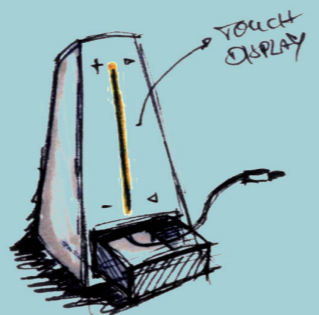

ATTACH SPEAKER  
TOWARDS BENCH  
→ STACK  
→ CLIP  
→ HANG

3 PYRAMIDS

OUTSIDE VS. INSIDE  
→ SURFACE STRUCTURE  
→ COLOUR  
→ MATERIAL / SHINY vs. MATE

SAFE DSP  
FLAT  
FLEXIBLE MATERIAL  
NATURAL

SALOON

PATTERN  
→ SUNFLOWER  
→ SOLAR POWERED?

AUX. CABLE  
→ ROLL OF FLAT CABLE

FEEDBACK BOX  
SYSTEM  
→ COMMUNITY  
→ SHARING  
→ THE MORE THE LOUDER

DETAILS:  
→ COLOURFUL CLIP  
→ ACCENT  
→ TECHNICAL LO-FI FEATURE  
→ MECHANICS