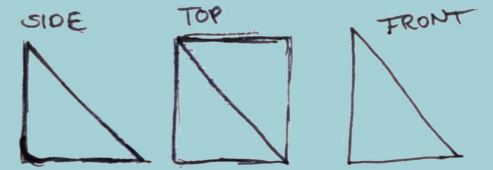

ATTACH SPEAKER  
TOWARDS BENCH  
→ STACK  
→ CLIP  
→ HANG

3 PYRAMIDS

OUTSIDE VS. INSIDE  
→ SURFACE STRUCTURE  
→ COLOUR  
→ MATERIAL / SHINY vs. MATE

SAFE DSP  
FLAT  
FLEXIBLE MATERIAL  
NATURAL

SALOON

PATTERN  
→ SUNFLOWER  
→ SOLAR POWERED?

AUX. CABLE  
→ ROLL OF FLAT CABLE

FEEDBACK BOX  
SYSTEM  
→ COMMUNITY  
→ SHARING  
→ THE MORE THE LOUDER

DETAILS:  
→ COLOURFUL CLIP  
→ ACCENT  
→ TECHNICAL LO-FI FEATURE  
→ MECHANICS