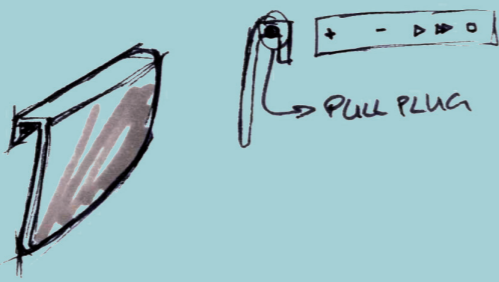

ATTACH SPEAKER  
TOWARDS BENCH  
→ STACK  
→ CLIP  
→ HANG

3 PYRAMIDS

OUTSIDE VS. INSIDE  
→ SURFACE STRUCTURE  
→ COLOUR  
→ MATERIAL / SHINY vs. MATE

SAFE DSP  
FLAT  
FLEXIBLE MATERIAL  
NATURAL

SALOON

PATTERN  
→ SUNFLOWER  
→ SOLAR POWERED?

AUX. CABLE  
→ ROLL OF FLAT CABLE

FEEDBACK BOX  
SYSTEM  
→ COMMUNITY  
→ SHARING  
→ THE MORE THE LOUDER

DETAILS:  
→ COLOURFUL CLIP  
→ ACCENT  
→ TECHNICAL LO-FI FEATURE  
→ MECHANICS