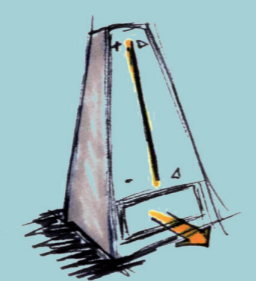

ATTACH SPEAKER  
TOWARDS BENCH  
→ STACK  
→ CLIP  
→ HANG

3 PYRAMIDS

OUTSIDE VS. INSIDE  
→ SURFACE STRUCTURE  
→ COLOUR  
→ MATERIAL / SHINY vs. MATE

SAFE DSP  
FLAT  
FLEXIBLE MATERIAL  
NATURAL

SALOON

PATTERN  
→ SUNFLOWER  
→ SOLAR POWERED?

AUX. CABLE  
→ ROLL OF FLAT CABLE

FEEDBACK BOX  
SYSTEM  
→ COMMUNITY  
→ SHARING  
→ THE MORE THE LOUDER

DETAILS:  
→ COLOURFUL CLIP  
→ ACCENT  
→ TECHNICAL LO-FI FEATURE  
→ MECHANICS