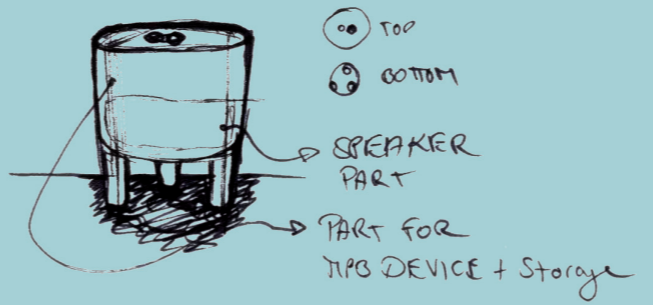

ATTACH SPEAKER  
TOWARDS BENCH  
→ STACK  
→ CLIP  
→ HANG

3 PYRAMIDS

OUTSIDE VS. INSIDE  
→ SURFACE STRUCTURE  
→ COLOUR  
→ MATERIAL / SHINY vs. MATE

SAFE DSP  
FLAT  
FLEXIBLE MATERIAL  
NATURAL

SALOON

PATTERN  
→ SUNFLOWER  
→ SOLAR POWERED?

AUX. CABLE  
→ ROLL OF FLAT CABLE

FEEDBACK BOX  
SYSTEM  
→ COMMUNITY  
→ SHARING  
→ THE MORE THE LOUDER

DETAILS:  
→ COLOURFUL CLIP  
→ ACCENT  
→ TECHNICAL LO-FI FEATURE  
→ MECHANICS