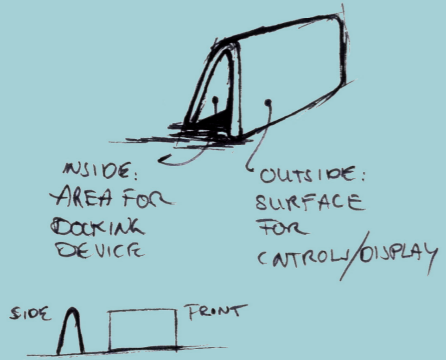

ATTACH SPEAKER  
TOWARDS BENCH  
→ STACK  
→ CLIP  
→ HANG

3 PYRAMIDS

OUTSIDE VS. INSIDE  
→ SURFACE STRUCTURE  
→ COLOUR  
→ MATERIAL / SHINY vs. MATE

SAFE DSP  
FLAT  
FLEXIBLE MATERIAL  
NATURAL

SALOON

PATTERN  
→ SUNFLOWER  
→ SOLAR POWERED?

AUX. CABLE  
→ ROLL OF FLAT CABLE

FEEDBACK BOX  
SYSTEM  
→ COMMUNITY  
→ SHARING  
→ THE MORE THE LOUDER

DETAILS:  
→ COLOURFUL CLIP  
→ ACCENT  
→ TECHNICAL LO-FI FEATURE  
→ MECHANICS