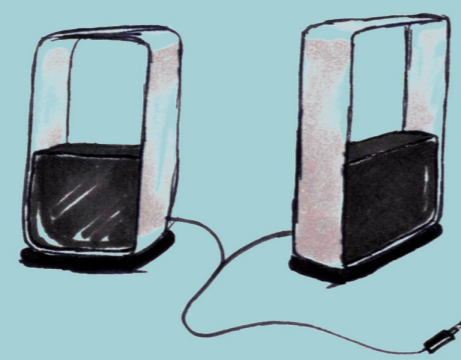

ATTACH SPEAKER  
TOWARDS BENCH  
→ STACK  
→ CLIP  
→ HANG

3 PYRAMIDS

OUTSIDE VS. INSIDE  
→ SURFACE STRUCTURE  
→ COLOUR  
→ MATERIAL / SHINY vs. MATE

SAFE DSP  
FLAT  
FLEXIBLE MATERIAL  
NATURAL

SALOON

PATTERN  
→ SUNFLOWER  
→ SOLAR POWERED?

AUX. CABLE  
→ ROLL OF FLAT CABLE

FEEDBACK BOX  
SYSTEM  
→ COMMUNITY  
→ SHARING  
→ THE MORE THE LOUDER

DETAILS:  
→ COLOURFUL CLIP  
→ ACCENT  
→ TECHNICAL LO-FI FEATURE  
→ MECHANICS