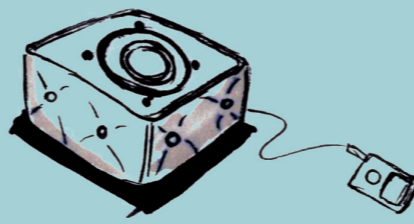

ATTACH SPEAKER  
TOWARDS BENCH  
→ STACK  
→ CLIP  
→ HANG

3 PYRAMIDS

OUTSIDE VS. INSIDE  
→ SURFACE STRUCTURE  
→ COLOUR  
→ MATERIAL / SHINY vs. MATE

SAFE DSP  
FLAT  
FLEXIBLE MATERIAL  
NATURAL

SALOON

PATTERN  
→ SUNFLOWER  
→ SOLAR POWERED?

AUX. CABLE  
→ ROLL OF FLAT CABLE

FEEDBACK BOX  
SYSTEM  
→ COMMUNITY  
→ SHARING  
→ THE MORE THE LOUDER

DETAILS:  
→ COLOURFUL CLIP  
→ ACCENT  
→ TECHNICAL LO-FI FEATURE  
→ MECHANICS