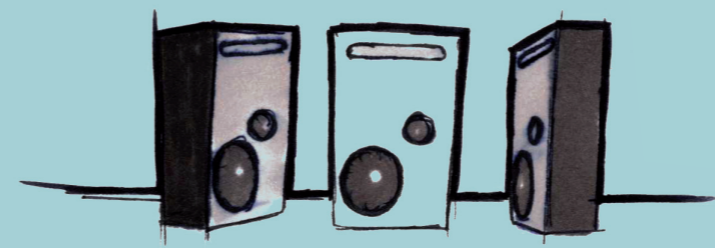

ATTACH SPEAKER  
TOWARDS BENCH  
→ STACK  
→ CLIP  
→ HANG

3 PYRAMIDS

OUTSIDE VS. INSIDE  
→ SURFACE STRUCTURE  
→ COLOUR  
→ MATERIAL / SHINY vs. MATE

SAFE DSP  
FLAT  
FLEXIBLE MATERIAL  
NATURAL

SALOON

PATTERN  
→ SUNFLOWER  
→ SOLAR POWERED?

AUX. CABLE  
→ ROLL OF FLAT CABLE

FEEDBACK BOX  
SYSTEM  
→ COMMUNITY  
→ SHARING  
→ THE MORE THE LOUDER

DETAILS:  
→ COLOURFUL CLIP  
→ ACCENT  
→ TECHNICAL LO-FI FEATURE  
→ MECHANICS