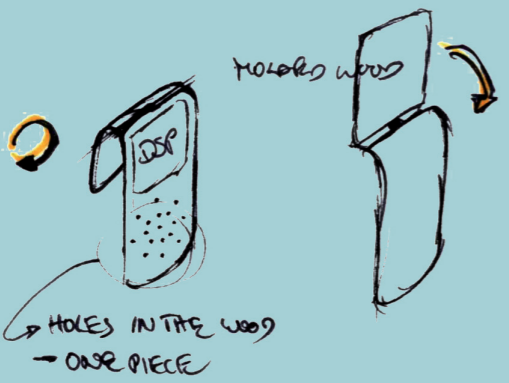

ATTACH SPEAKER  
TOWARDS BENCH  
→ STACK  
→ CLIP  
→ HANG

3 PYRAMIDS

OUTSIDE VS. INSIDE  
→ SURFACE STRUCTURE  
→ COLOUR  
→ MATERIAL / SHINY vs. MATE

SAFE DSP  
FLAT  
FLEXIBLE MATERIAL  
NATURAL

SALOON

PATTERN  
→ SUNFLOWER  
→ SOLAR POWERED?

AUX. CABLE  
→ ROLL OF FLAT CABLE

FEEDBACK BOX  
SYSTEM  
→ COMMUNITY  
→ SHARING  
→ THE MORE THE LOUDER

DETAILS:  
→ COLOURFUL CLIP  
→ ACCENT  
→ TECHNICAL LO-FI FEATURE  
→ MECHANICS