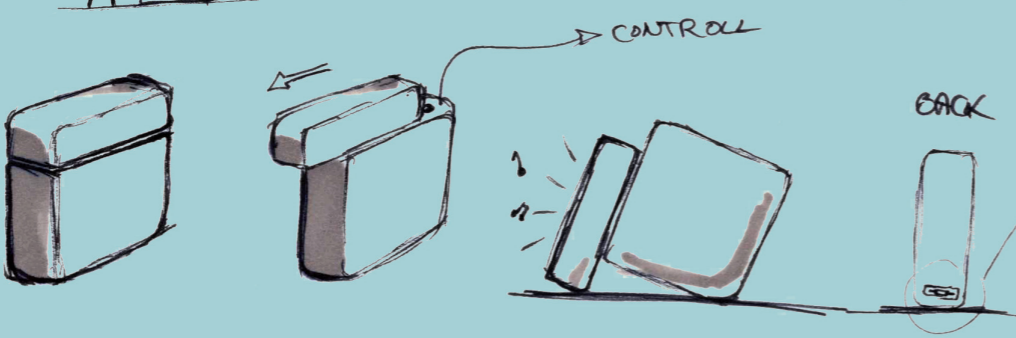

ATTACH SPEAKER  
TOWARDS BENCH  
→ STACK  
→ CLIP  
→ HANG

3 PYRAMIDS

OUTSIDE VS. INSIDE  
→ SURFACE STRUCTURE  
→ COLOUR  
→ MATERIAL / SHINY vs. MATE

SAFE DSP  
FLAT  
FLEXIBLE MATERIAL  
NATURAL

SALOON

PATTERN  
→ SUNFLOWER  
→ SOLAR POWERED?

AUX. CABLE  
→ ROLL OF FLAT CABLE

FEEDBACK BOX  
SYSTEM  
→ COMMUNITY  
→ SHARING  
→ THE MORE THE LOUDER

DETAILS:  
→ COLOURFUL CLIP  
→ ACCENT  
→ TECHNICAL LO-FI FEATURE  
→ MECHANICS