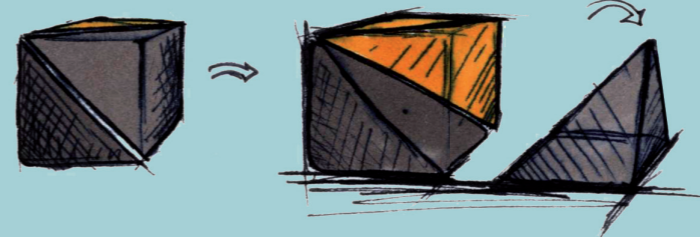

ATTACH SPEAKER  
TOWARDS BENCH  
→ STACK  
→ CLIP  
→ HANG

3 PYRAMIDS

OUTSIDE VS. INSIDE  
→ SURFACE STRUCTURE  
→ COLOUR  
→ MATERIAL / SHINY vs. MATE

SAFE DSP  
FLAT  
FLEXIBLE MATERIAL  
NATURAL

SALOON

PATTERN  
→ SUNFLOWER  
→ SOLAR POWERED?

AUX. CABLE  
→ ROLL OF FLAT CABLE

FEEDBACK BOX  
SYSTEM  
→ COMMUNITY  
→ SHARING  
→ THE MORE THE LOUDER

DETAILS:  
→ COLOURFUL CLIP  
→ ACCENT  
→ TECHNICAL LO-FI FEATURE  
→ MECHANICS