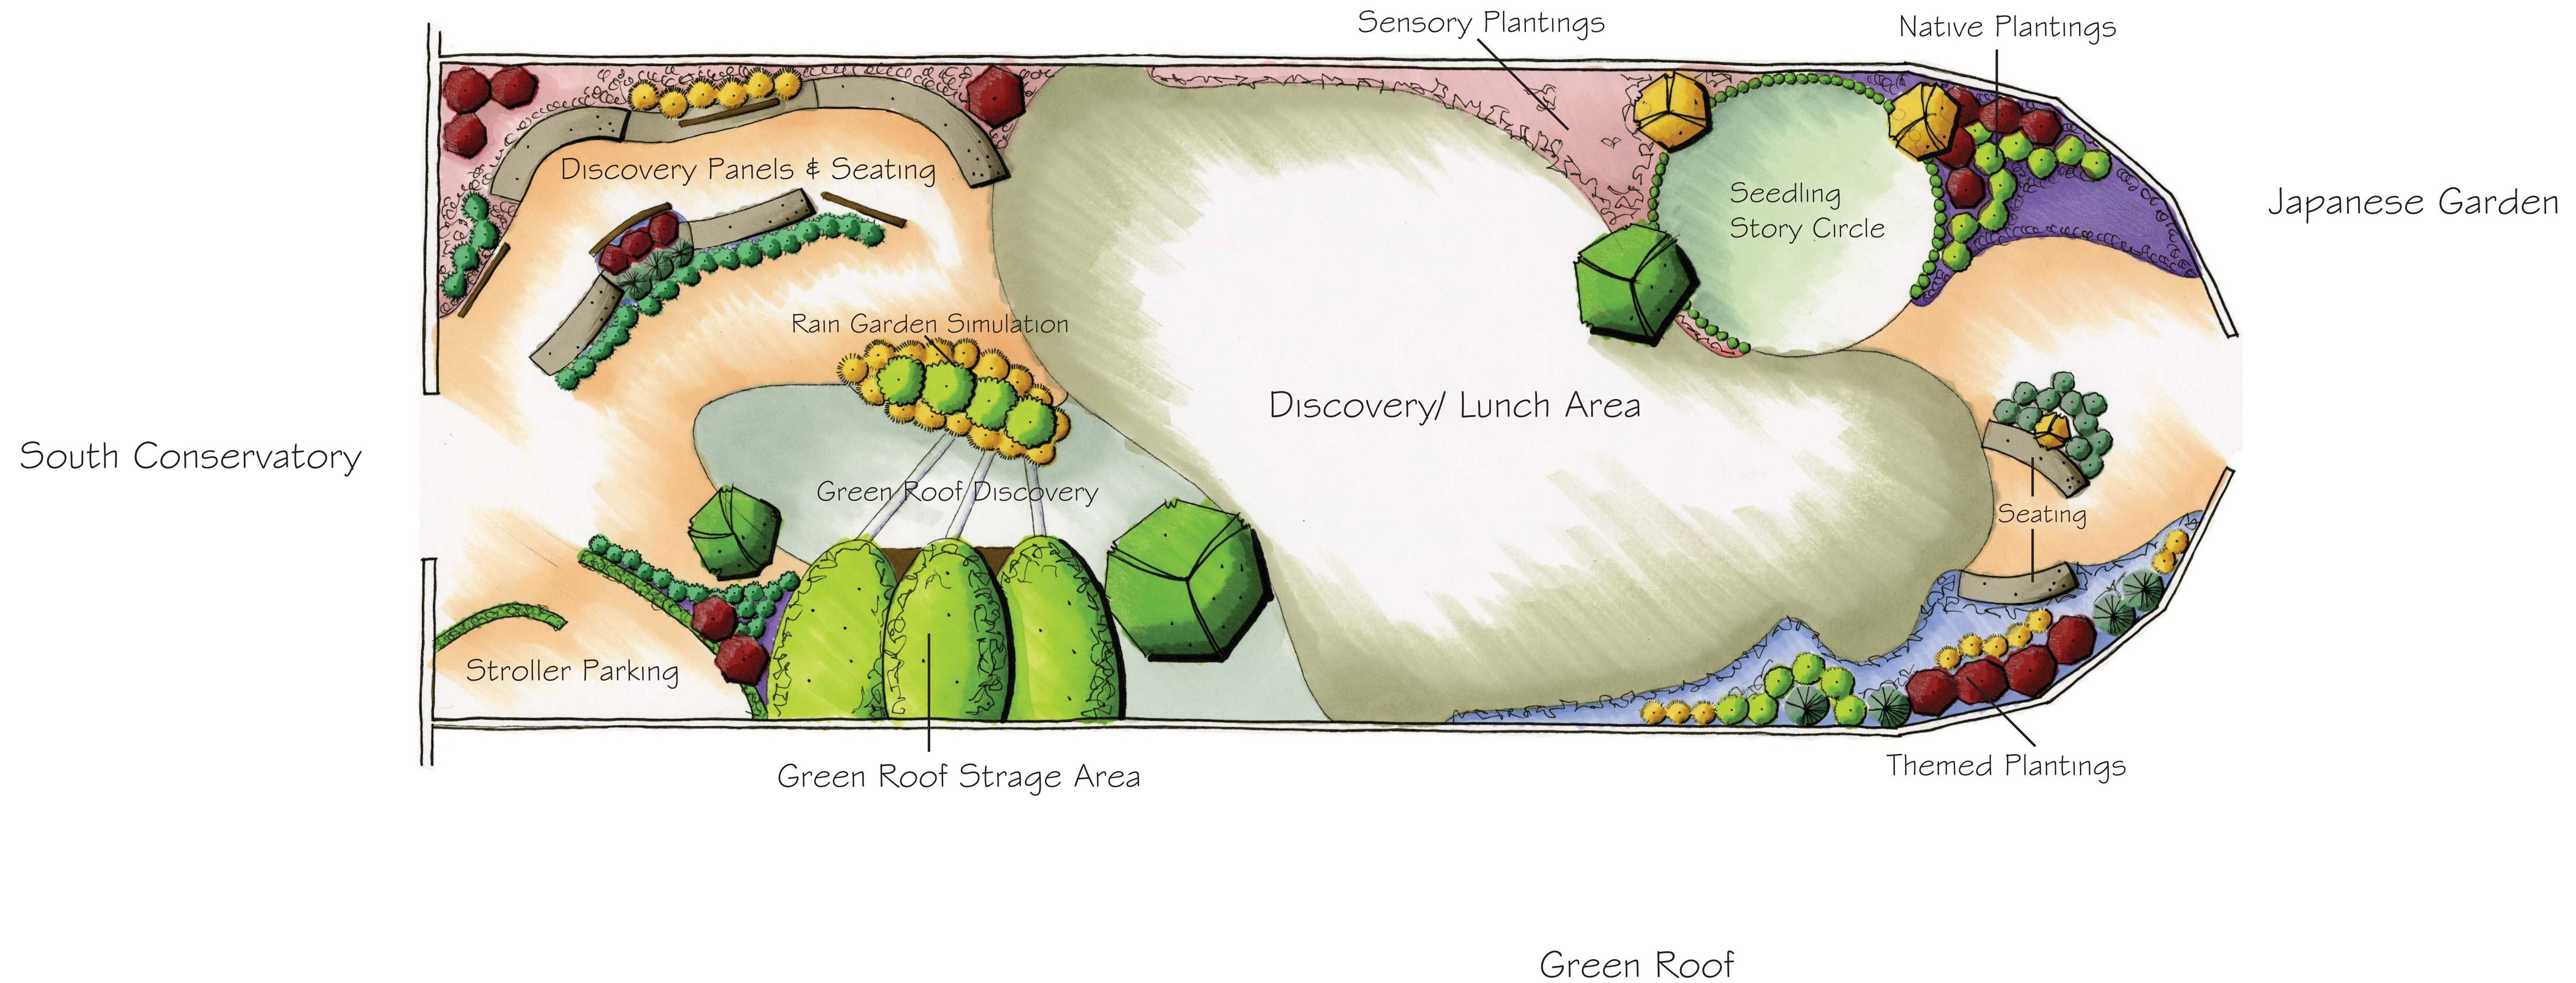

Concept Statement:

The Gallery Garden at Phipps will be an area conducive to the education and exploration of children and families that can be easily adapted for different programming, while advocating "Green Initiatives" in both design and education.

The Gallery Garden at Phipps:  
"The Green Grove"

Design II: Applications & Methods  
LAR 542

3 April 2008

Worm Irrigation Discovery Board  
n.t.s

Tree Ring Detail  
n.t.s

Section/ Elevation  
n.t.s

Flooring Design Detail  
n.t.s

Seating Area  
n.t.s

Green Roof Storage/ Discovery Area  
n.t.s

Seating & Discovery Board Area  
n.t.s

Seedling Story Circle  
n.t.s

Stroller Parking  
n.t.s

The Gallery Garden at Phipps:  
"The Green Grove"