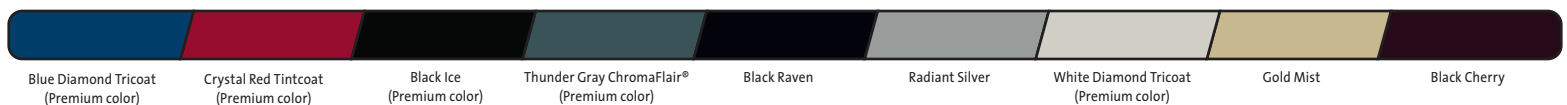

AVAILABLE EXTERIOR COLORS (PREMIUM COLORS REQUIRE ADDITIONAL COST)

GM, the GM Logo, Cadillac, the Cadillac Logo, and the slogans, emblems, vehicle model names, vehicle body designs and other marks appearing in this document are the trademarks and/or service marks of General Motors Corporation, its subsidiaries, affiliates or licensors. ChromaFlair is a registered trademark of JDS Uniphase Corp. Servotronic is a registered trademark of ZF Lenksysteme GmbH. The Bluetooth word mark is a registered trademark owned by Bluetooth SIG, Inc. and any use of such mark by Cadillac is under license. Bose is a registered trademark of the Bose Corp. OnStar and Directions & Connections are registered service marks of OnStar Corp. The XM name is a registered trademark of XM Satellite Radio Inc. ©2008 GM Corp. All rights reserved. GM reserves the right to make changes at any time and without notice in prices, colors, materials, equipment, specifications, models and availability.

09CADCTSPE01

SCHAWK!

130757A01

Consolidated Fulfillment Spec Sheet

08-GL-E-0055

Page 1

File Name: 2009 CTS

CD: Giordano

AD: Phil Lewis

CW: Eve Pickman

SIZE: Flat 8.5"x 11"

11-03-08

AE: Leah Kelley

AC: Aubrey Verlin

Production: Chris Haman

SPECS: 4/4C