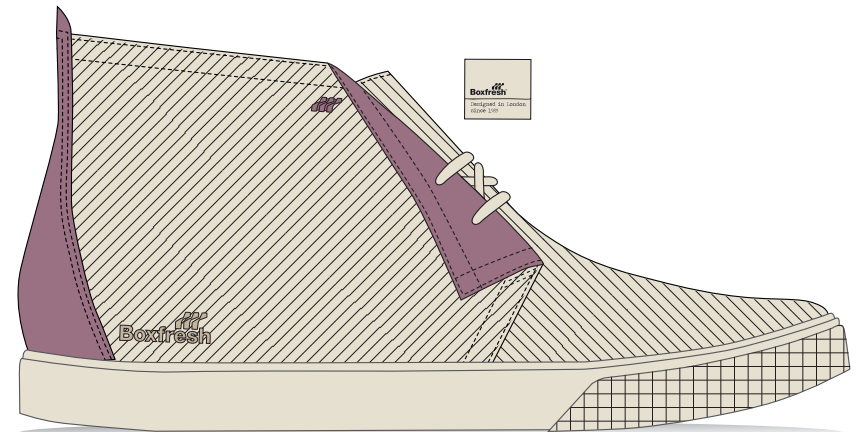

Boxfresh[®]

Designed in London
since 1989

Mineton

Vans last - cold cement sole
Canvas upper

* Washed denim

* Sand

* Winter white