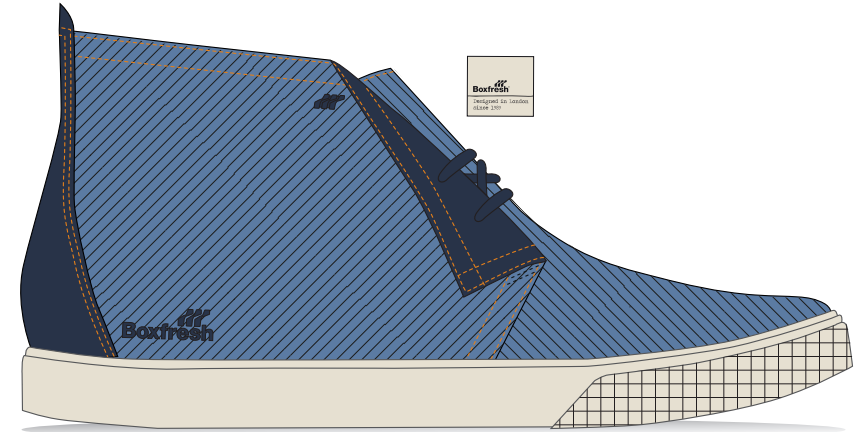

Boxfresh[®]

Designed in London
since 1989

Mineton

Vans last - cold cement sole
Canvas upper

* Washed denim

* Sand

* Winter white