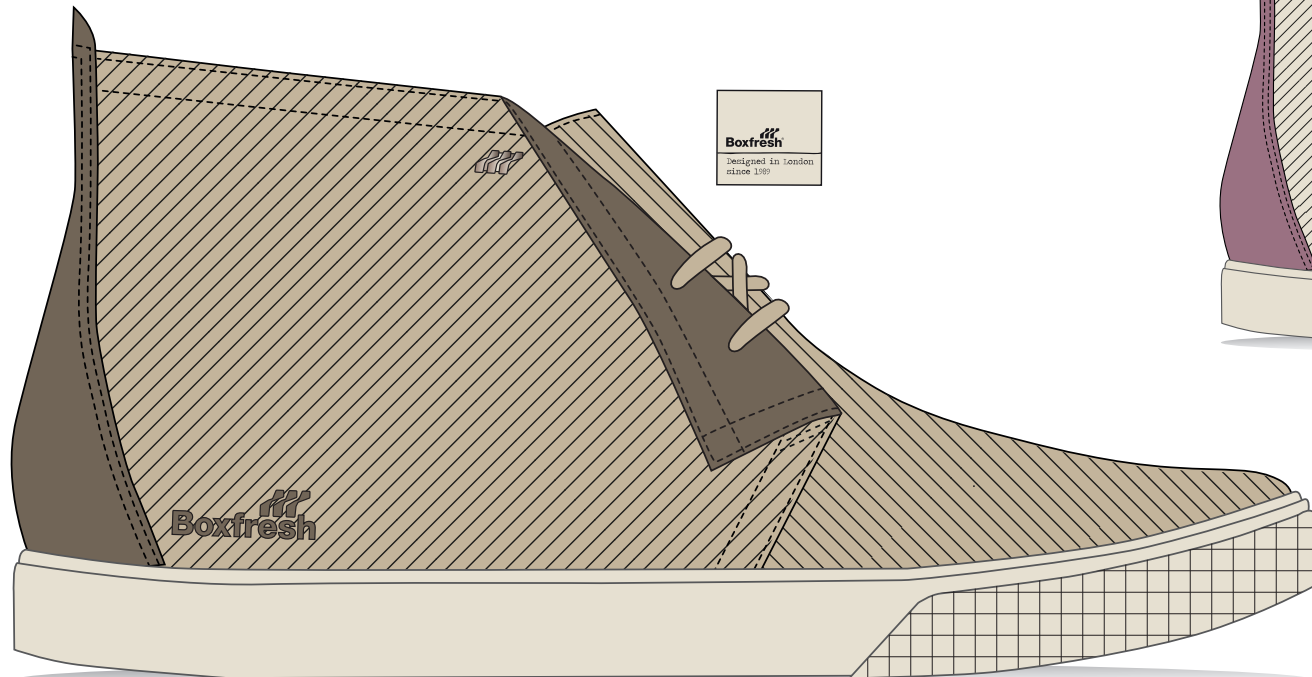

Boxfresh[®]

Designed in London
since 1989

Mineton

Vans last - cold cement sole
Canvas upper

* Washed denim

* Sand

* Winter white