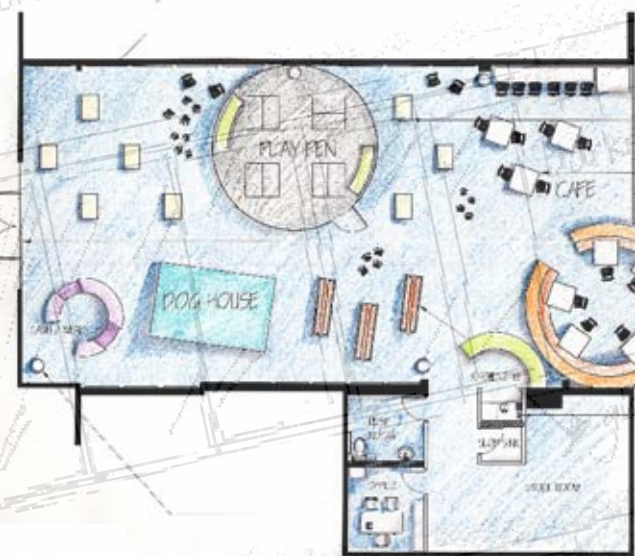

barkslope

the retail environment is designed specifically for the customers [spoiled pets and their owners] from the displays to the materials.

Entryway Store front

- FABRIC COVERED WALL MOUNTED DISPLAYS HOLD MERCHANDISE AND ACT AS SOUND Baffles
- PROJECT DISPLAY PEDESTALS ARE MOVABLE BUT CAN BE SECURED TO FLOOR
- SEATING PERMITTING MORE TABLES ADDED AND BUILT OUTSIDE TO SIDEWALK
- MOVABLE WINDOW DOORS CAN BE OPENED COMPLETELY FOR AIR FLOW AND CIRCULATION
- YOGI BOAT™ SEATING AREA CUSTOM BUILT WITH ENTIRELY WIPABLE SURFACES
- CUSTOM BUILT SHELVING WITH ADJUSTABLE SHELV FOR DISPLAY CONTROL
- KITCHENETS OFFERS SUPPORT SPACE, REFERENCE FOR CAFE STORAGE AND BASKET STATION
- CLEAN UP SPACES FOR PET-OWNERS LOCATED THROUGH-OUT STORE

Cafe ...

theme restaurant Menu - drive-in movie theatre, sit in the cars.

retail

barkslope

doors open as hinges

with the once face