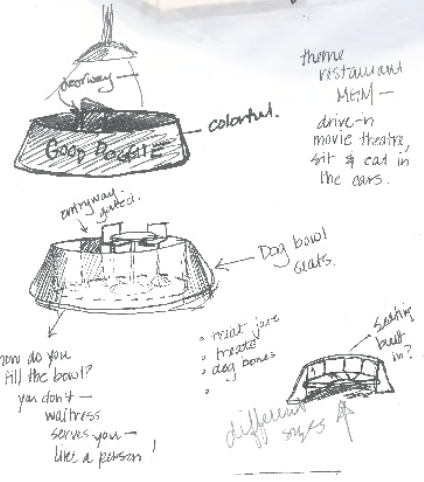

barkslope

the retail environment is designed specifically for the customers [spoiled pets and their owners] from the displays to the materials.

Entryway Store front

- FABRIC COVERED WALL MOUNTED DISPLAYS HOLD MERCHANDISE AND ACT AS SOUND Baffles
- PROJECT DISPLAY PEDESTALS ARE MOVABLE BUT CAN BE SECURED TO FLOOR
- SEATING PERMITTING MORE TABLES ADDED AND BUILT OUTSIDE TO SIDEWALK
- MOVABLE WINDOW DOORS CAN BE OPENED COMPLETELY FOR AIR FLOW AND CIRCULATION
- YOGI BOAT™ SEATING AREA CUSTOM BUILT WITH ENTIRELY WIPABLE SURFACES
- CUSTOM BUILT SHELVING WITH ADJUSTABLE SHELV FOR DISPLAY CONTROL
- KITCHENETS OFFERS SUPPORT SPACE, REFERENCE FOR CAFE STORAGE AND BASKET STATION
- CLEAN UP SPACES FOR PET-OWNERS LOCATED THROUGH-OUT STORE

Cafe ...

theme restaurant Menu - drive-in movie theatre, sit in the cars.

retail

barkslope

doors open as hinges

with the once face