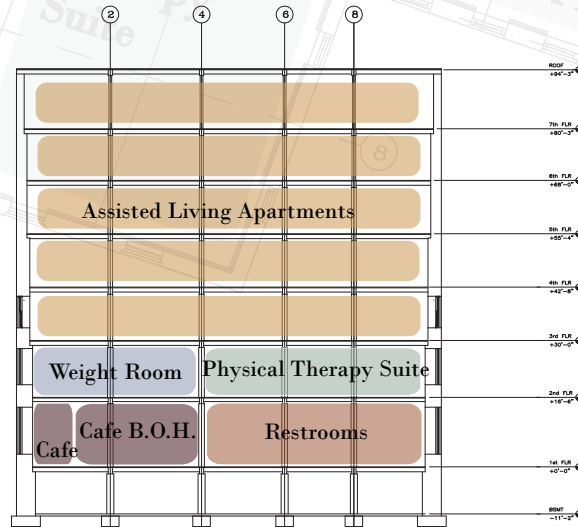

y.o.r.e.

programmed and designed two floors of a former factory in Rochester New York into an elder care facility and community center.

adaptive use