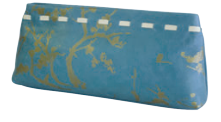

siren handbags

5482 Wilshire Blvd. #187
Los Angeles, CA 90036
sales@sirenhandbags.com
714.745.8926

spring/summer 2009

#1060: Sky (Sierra)

#1060: Terra Cotta (Lola)

#1060: Stone (Athena)

#1061: Sky (Lydia)

#1061: Stone (Helena)

#1061: Fawn (Charlotte)

#1062: Slate (Adelle)

#1062: Stone (Nina)

#1062: Sky (Tess)

#1064: Sky (Maya)

#1064: Terra Cotta (Reina)

#1063: Fawn (Dori)

#1063: Slate (Ami)

#1070: Stone/Multi
(Sydney)

#1069: Sky
(Blythe)

#1069: Sand
(Nanette)

#1069: Stone
(Annabelle)

#1069: Terra Cotta
(Sadie)

#1067: Stone (Arielle)

#1067: Slate (Natasha)

#1065: Fawn (Genevieve)