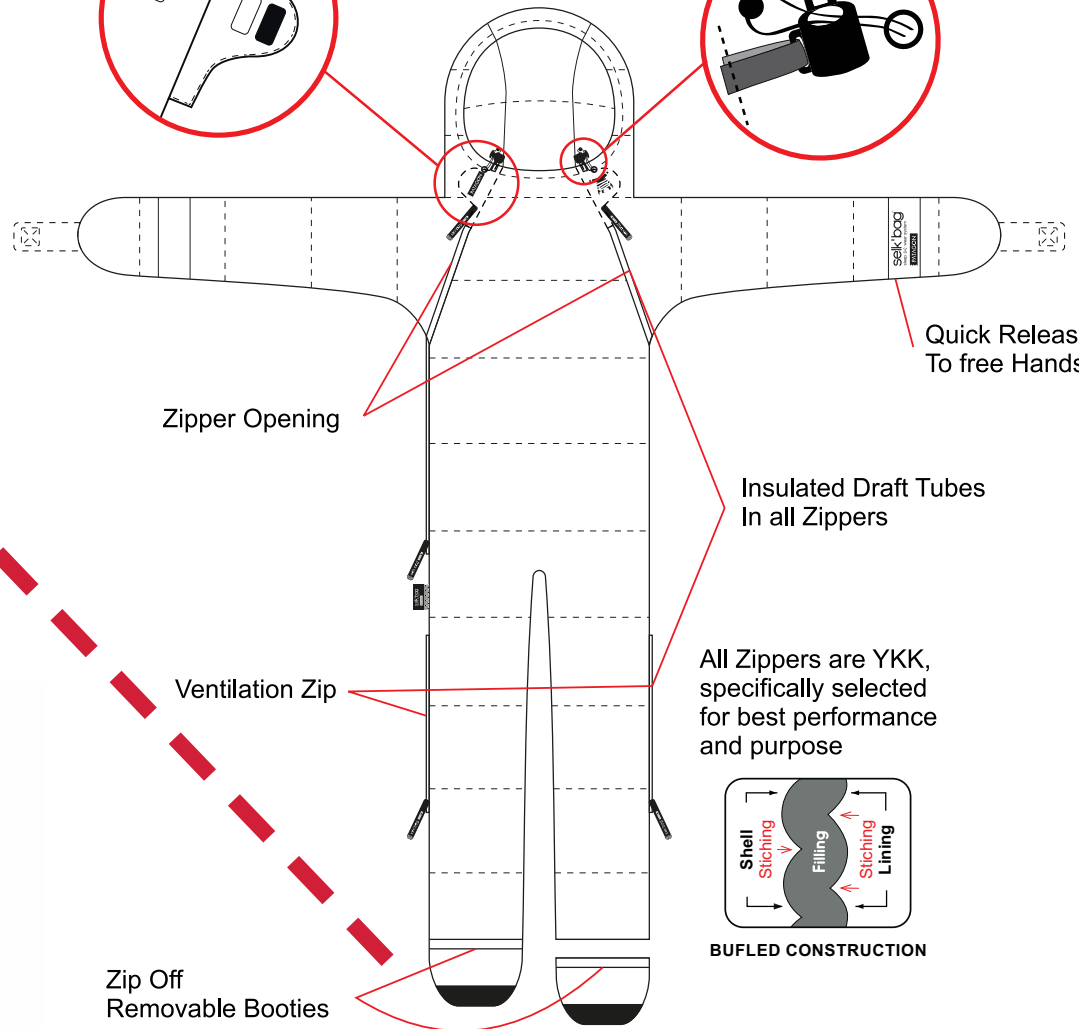

Velcro Fasteners

Adjustable Hood

Durable Nylon Soles with Anti-Slip pads and double insulation

selk'bag[®] **PATAGON**
sleep ↔ wear system