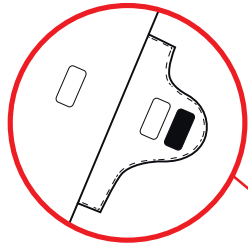

Velcro Fasteners

Adjustable Hood

Durable Nylon Soles with Anti-Slip pads and double insulation

selk'bag[®] **PATAGON**
sleep ↔ wear system