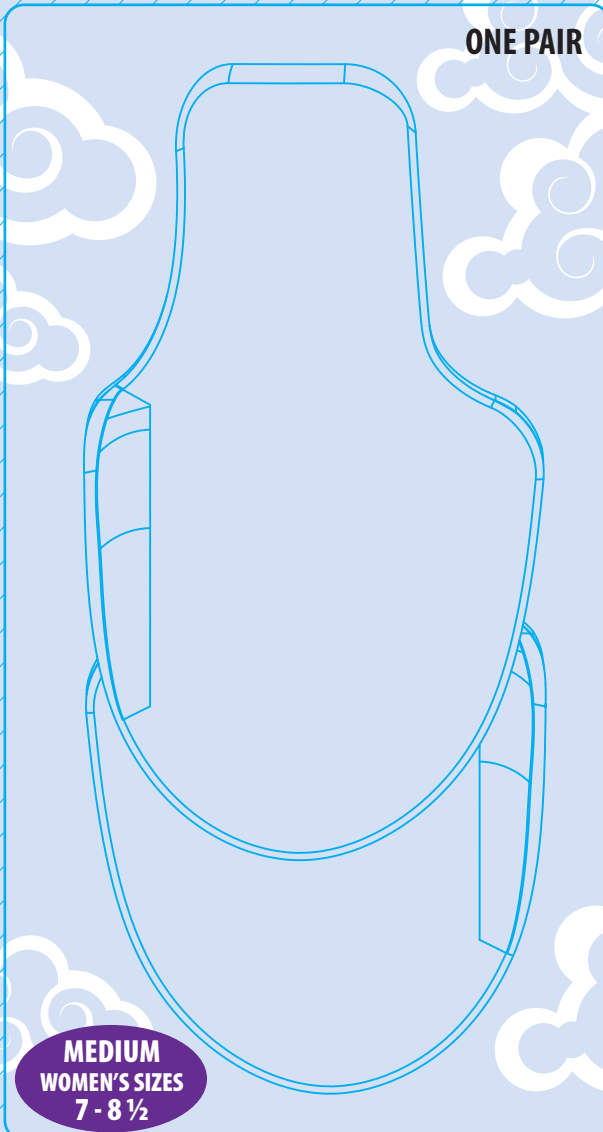

Comfi Heels™

Comfort Insoles For High Heels

ONE PAIR

MEDIUM
WOMEN'S SIZES
7 - 8 1/2

Designed for all-day comfort!

Comfi Heels™

Comfort Insoles For High Heels

**Enjoy your high heels...
without the hurt!**