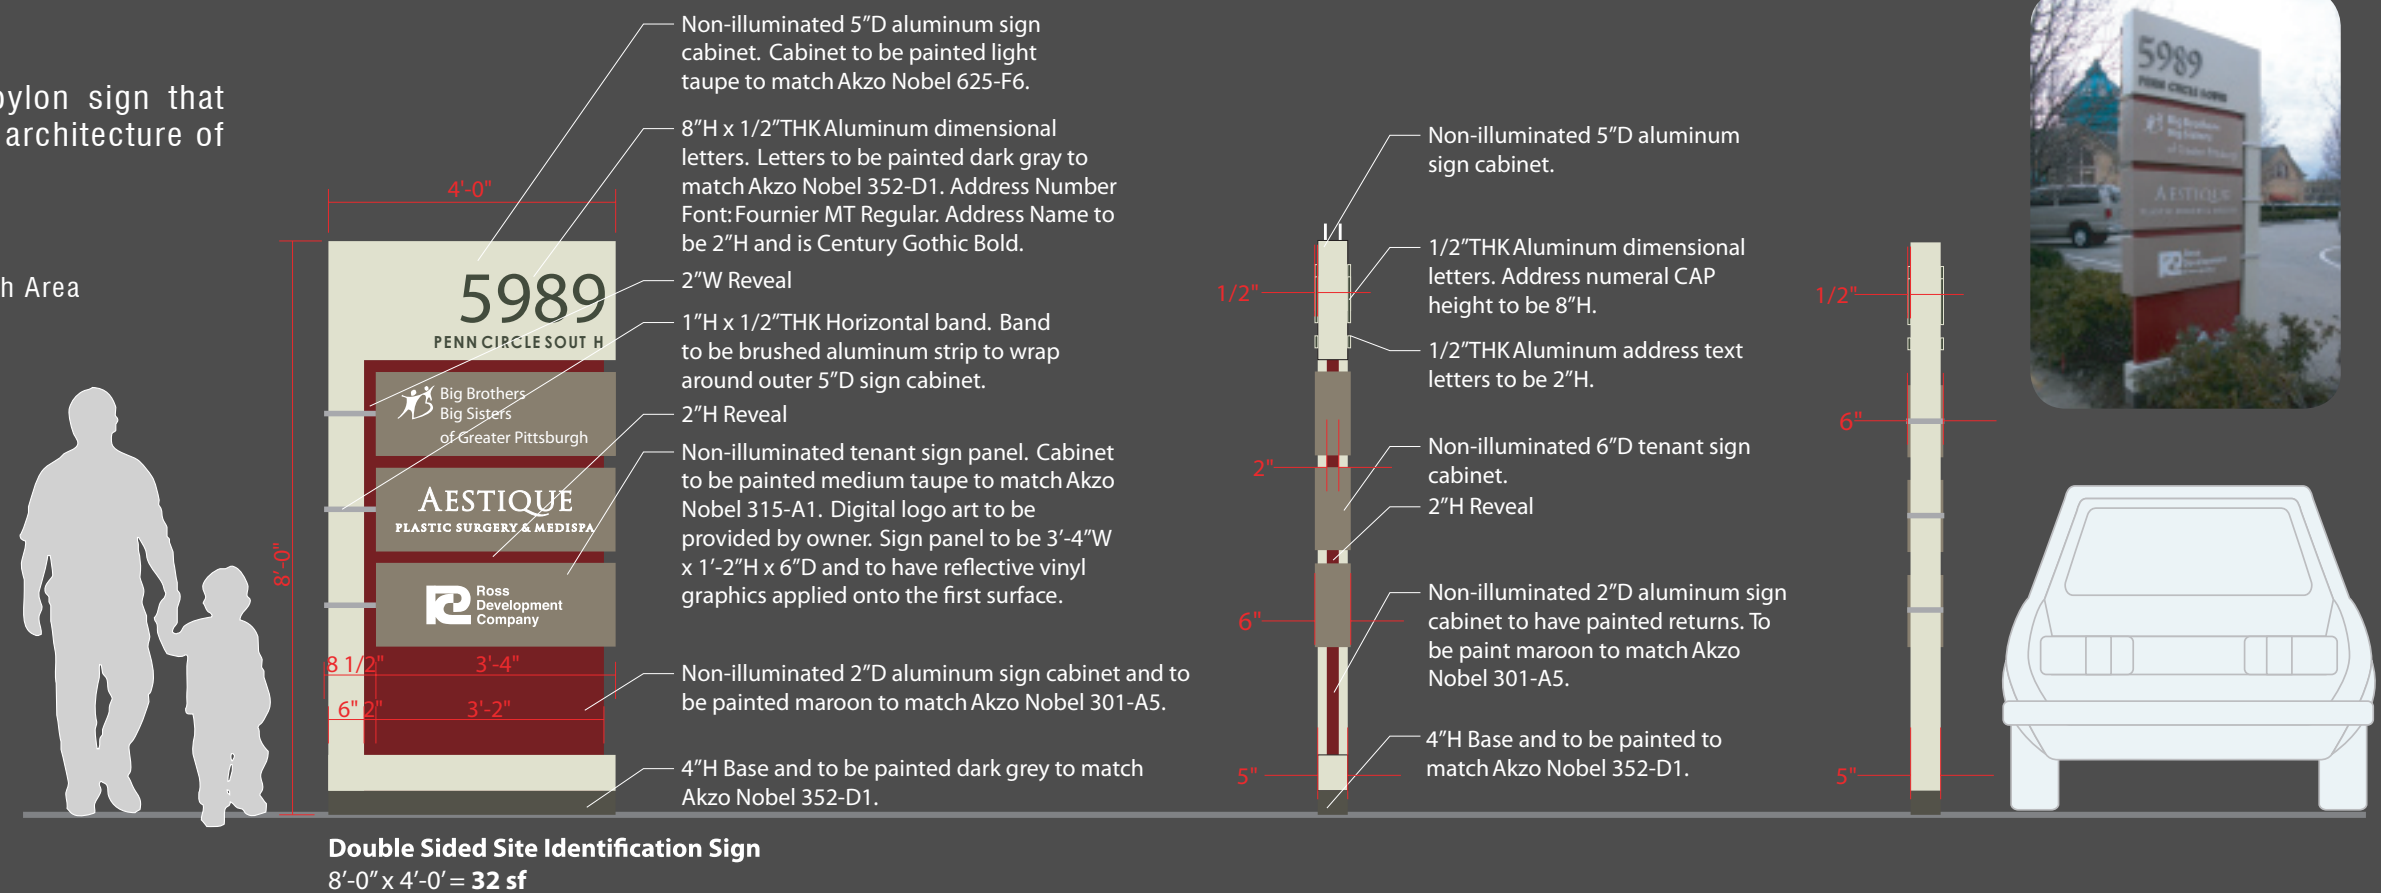

EXTERIOR TENANT PYLON

EXTERIOR TENANT PYLON

OBJECTIVE:
To create a pylon sign that reflects the existing architecture of the building.

LOCATION INFO.:
Greater Pittsburgh Area

			
Akzo Nobel 625-F6 (Light taupe)	Akzo Nobel 352-D1 (Dark grey)	Akzo Nobel 315-A1 (Med. taupe)	Akzo Nobel 301-A5 (Maroon)