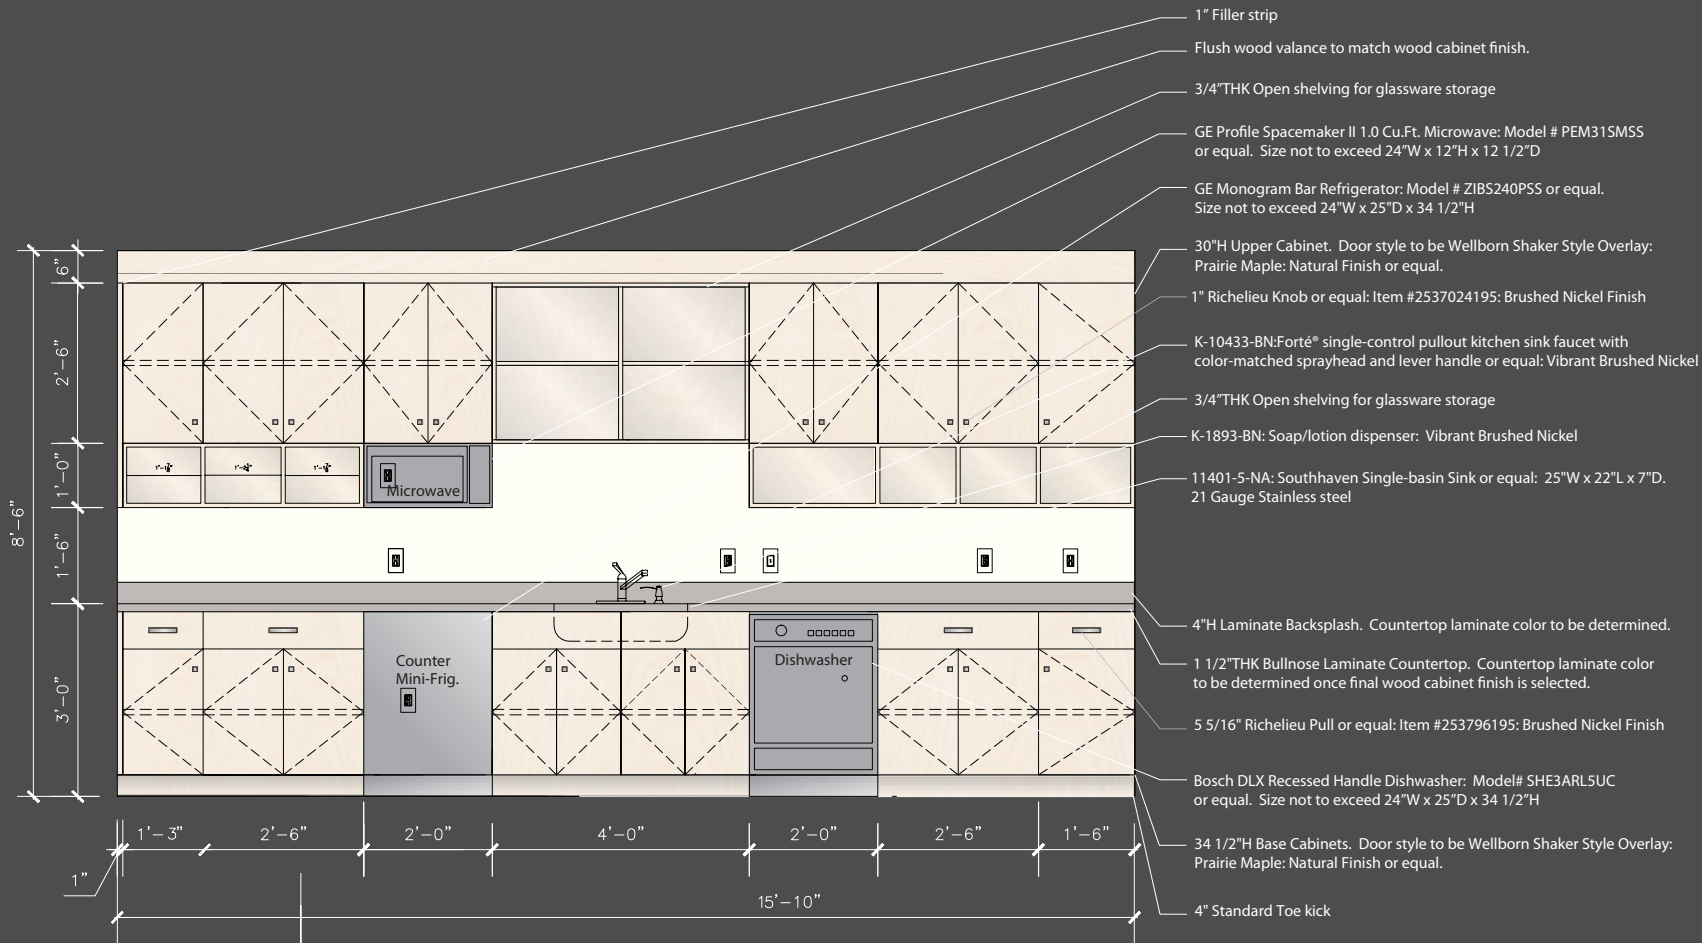

SPA INTERIOR: KITCHENETTE DESIGN

05

SPA INTERIOR: KITCHENETTE DESIGN

OBJECTIVE:
 To create a kitchen detail drawing for client presentations and fabrication.

LOCATION INFO.:
 Greater Pittsburgh Area