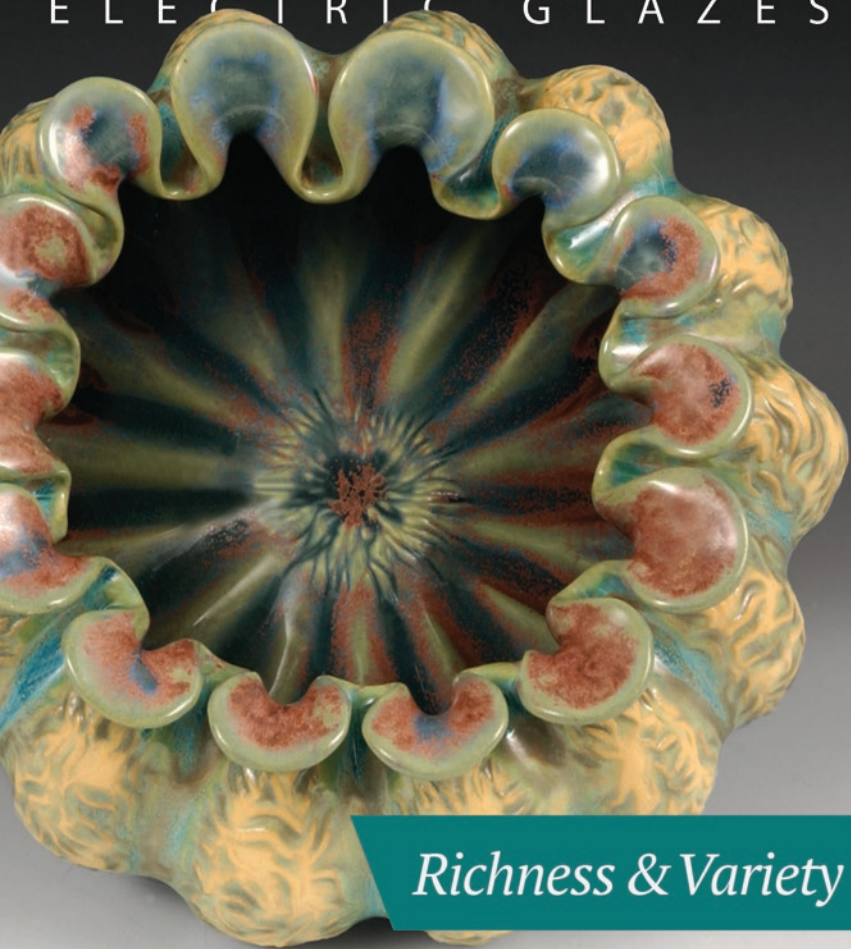

COYOTE CONE 6

ELECTRIC GLAZES

Richness & Variety

Eggplant inside, Gun Metal Green outside
"Lippy Cucurbita Bowl" by Bridget Fox
Photo by Margo Geist

coyoteclay.com