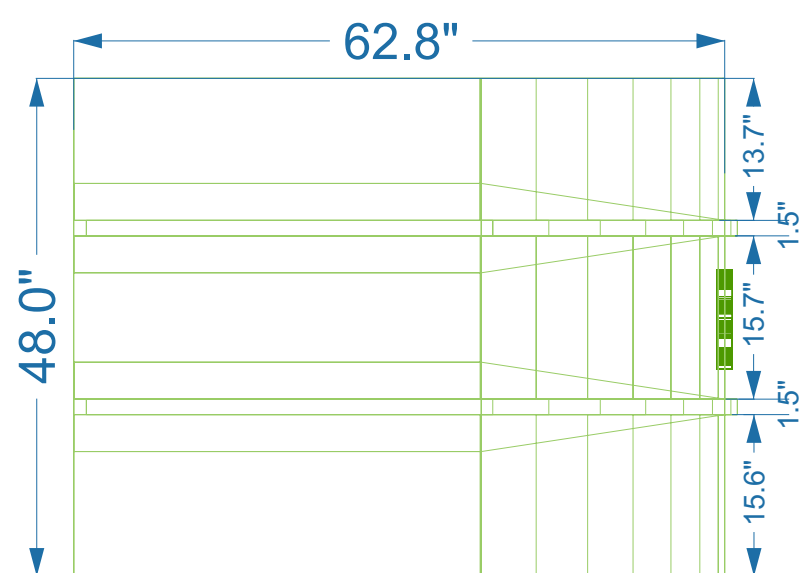

Top Elevation

Front Elevation

Left Elevation

3d Renders

Momentum Communications (India) Pvt. Ltd.

2nd Floor, 22, BVM, DLF Phase II, Gurgaon, Haryana - 122002
Tel: +91 124 4284422-24, Fax: +91 124 4284421

Regd. Office: WZ- 22D, Naraina Village, New Delhi-110028, Tel: +91 11-25770619