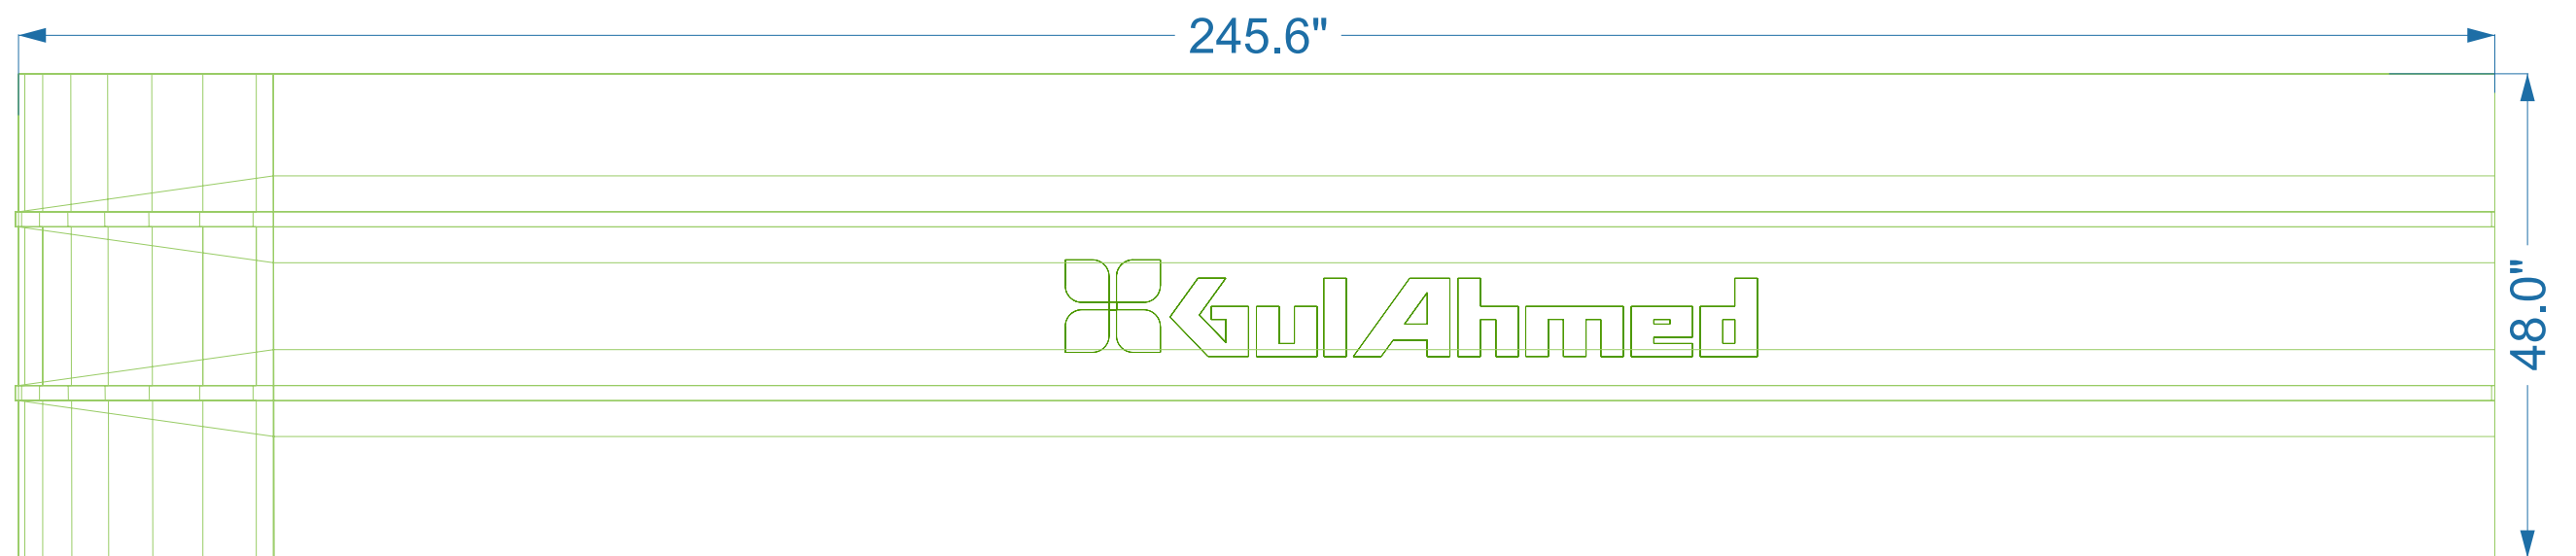

Front Elevation