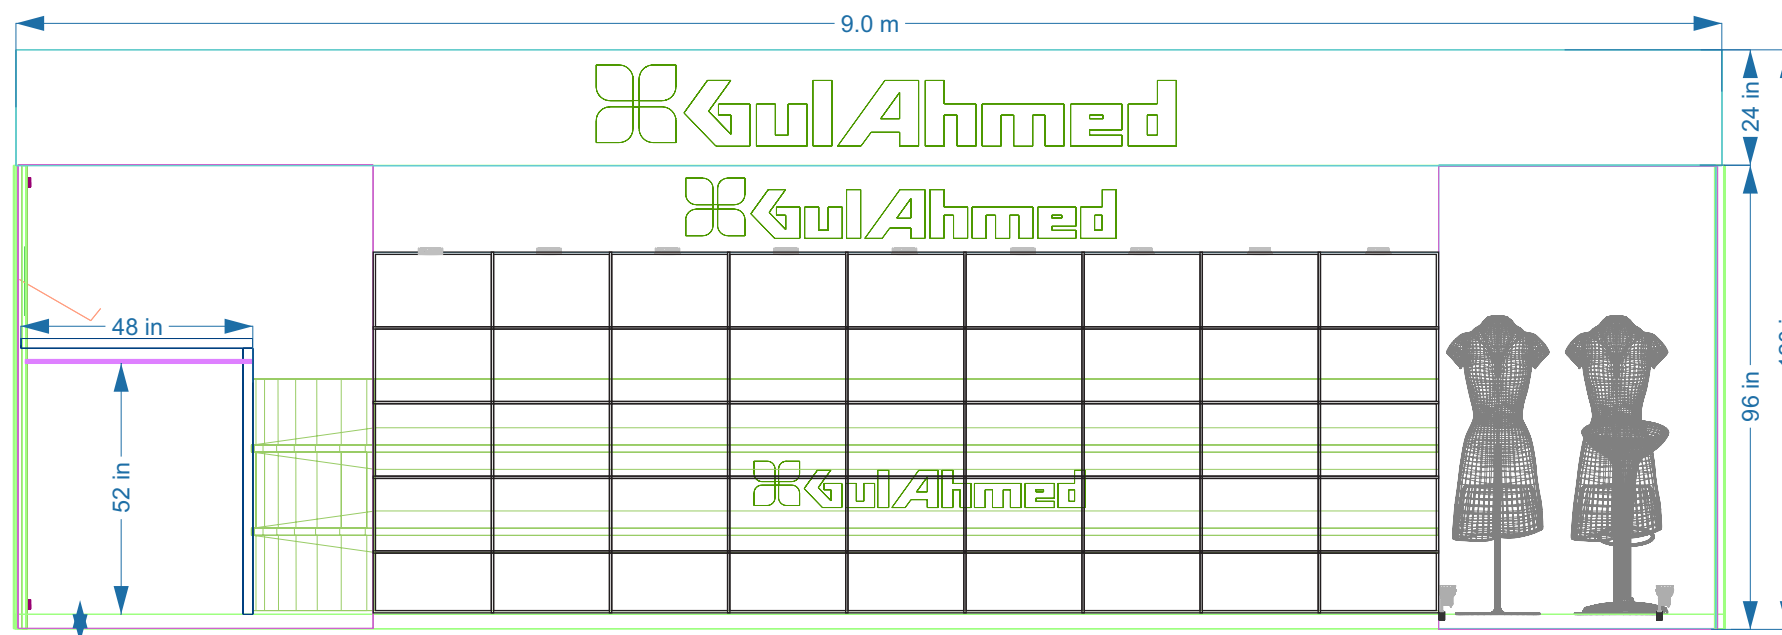

Top Elevation

3d Renders

Front Elevation

Left Elevation

Momentum Communications (India) Pvt. Ltd.

2nd Floor, 22, BVM, DLF Phase II, Gurgaon, Haryana - 122002
Tel: +91 124 4284422-24, Fax: +91 124 4284421

Regd. Office: WZ- 220, Naraina Village, New Delhi-110028, Tel: +91 11-25770619

Drawing No.	027
Drawing Format	CDR
Scale	Not in the Scale
Units	As per written in the document
Revision	

Project Name	Gul Ahmed Table Elevation
Draw by	Ram Chander
Checked by	
Approved by	
Date	23rd Aug, 2012