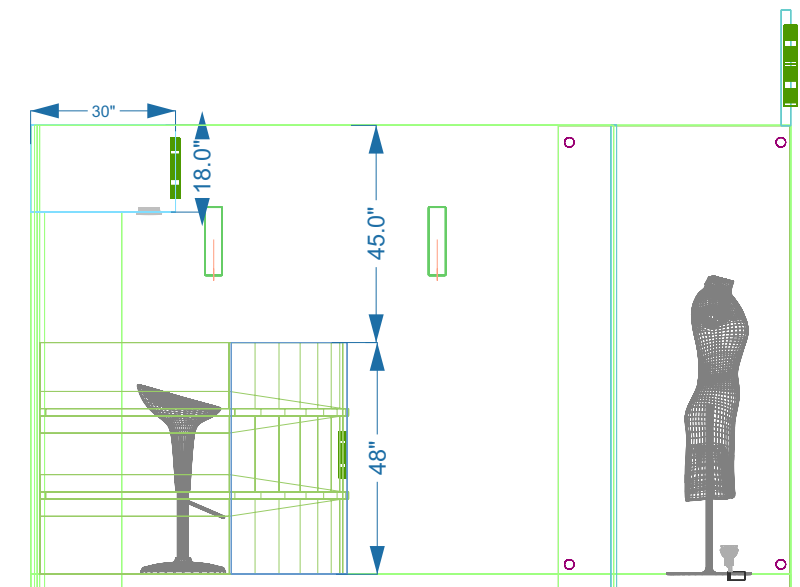

Top Elevation

3d Renders

Front Elevation

Left Elevation

Momentum Communications (India) Pvt. Ltd.

2nd Floor, 22, BVM, DLF Phase II, Gurgaon, Haryana - 122002
Tel: +91 124 4284422-24, Fax: +91 124 4284421

Regd. Office: WZ- 220, Naraina Village, New Delhi-110028, Tel: +91 11-25770619

Drawing No.	027
Drawing Format	CDR
Scale	Not in the Scale
Units	As per written in the document
Revision	

Project Name	Gul Ahmed Table Elevation
Draw by	Ram Chander
Checked by	
Approved by	
Date	23rd Aug, 2012