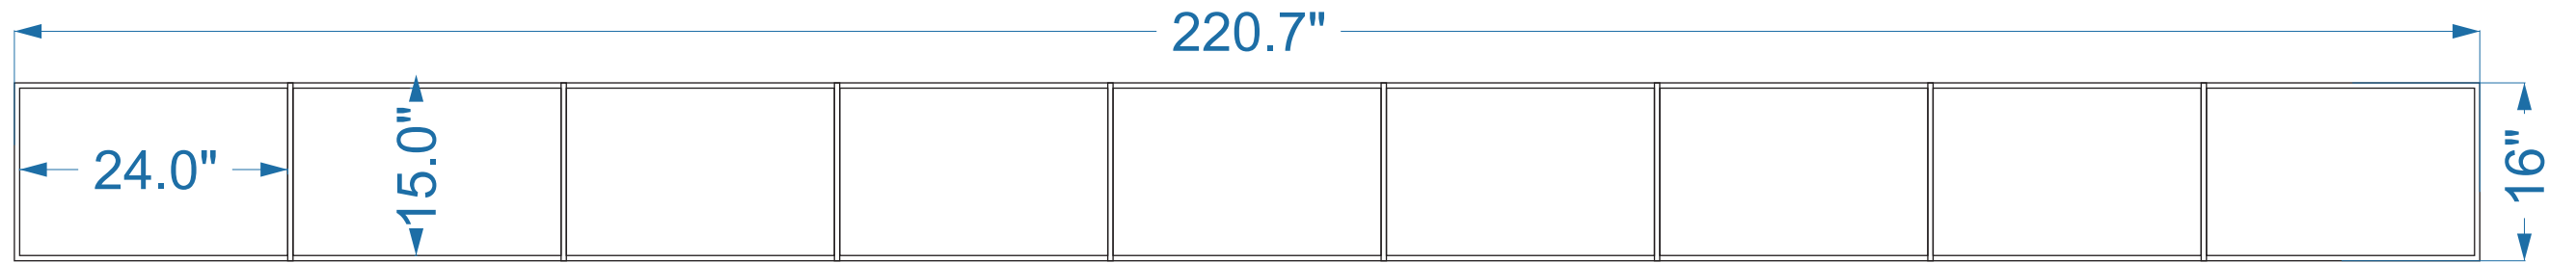

Top Elevation

Front Elevation

Momentum Communications (India) Pvt. Ltd.

2nd Floor, 22, BVM, DLF Phase II, Gurgaon, Haryana - 122002
Tel: +91 124 4284422-24, Fax: +91 124 4284421

Regd. Office: WZ- 220, Naraina Village, New Delhi-110028, Tel: +91 11-25770619

Drawing No.	027
Drawing Format	CDR
Scale	Not in the Scale
Units	As per written in the document
Revision	

Project Name	Gul Ahmed Pigeon Box Elevation
Draw by	Ram Chander
Checked by	
Approved by	
Date	23rd Aug, 2012