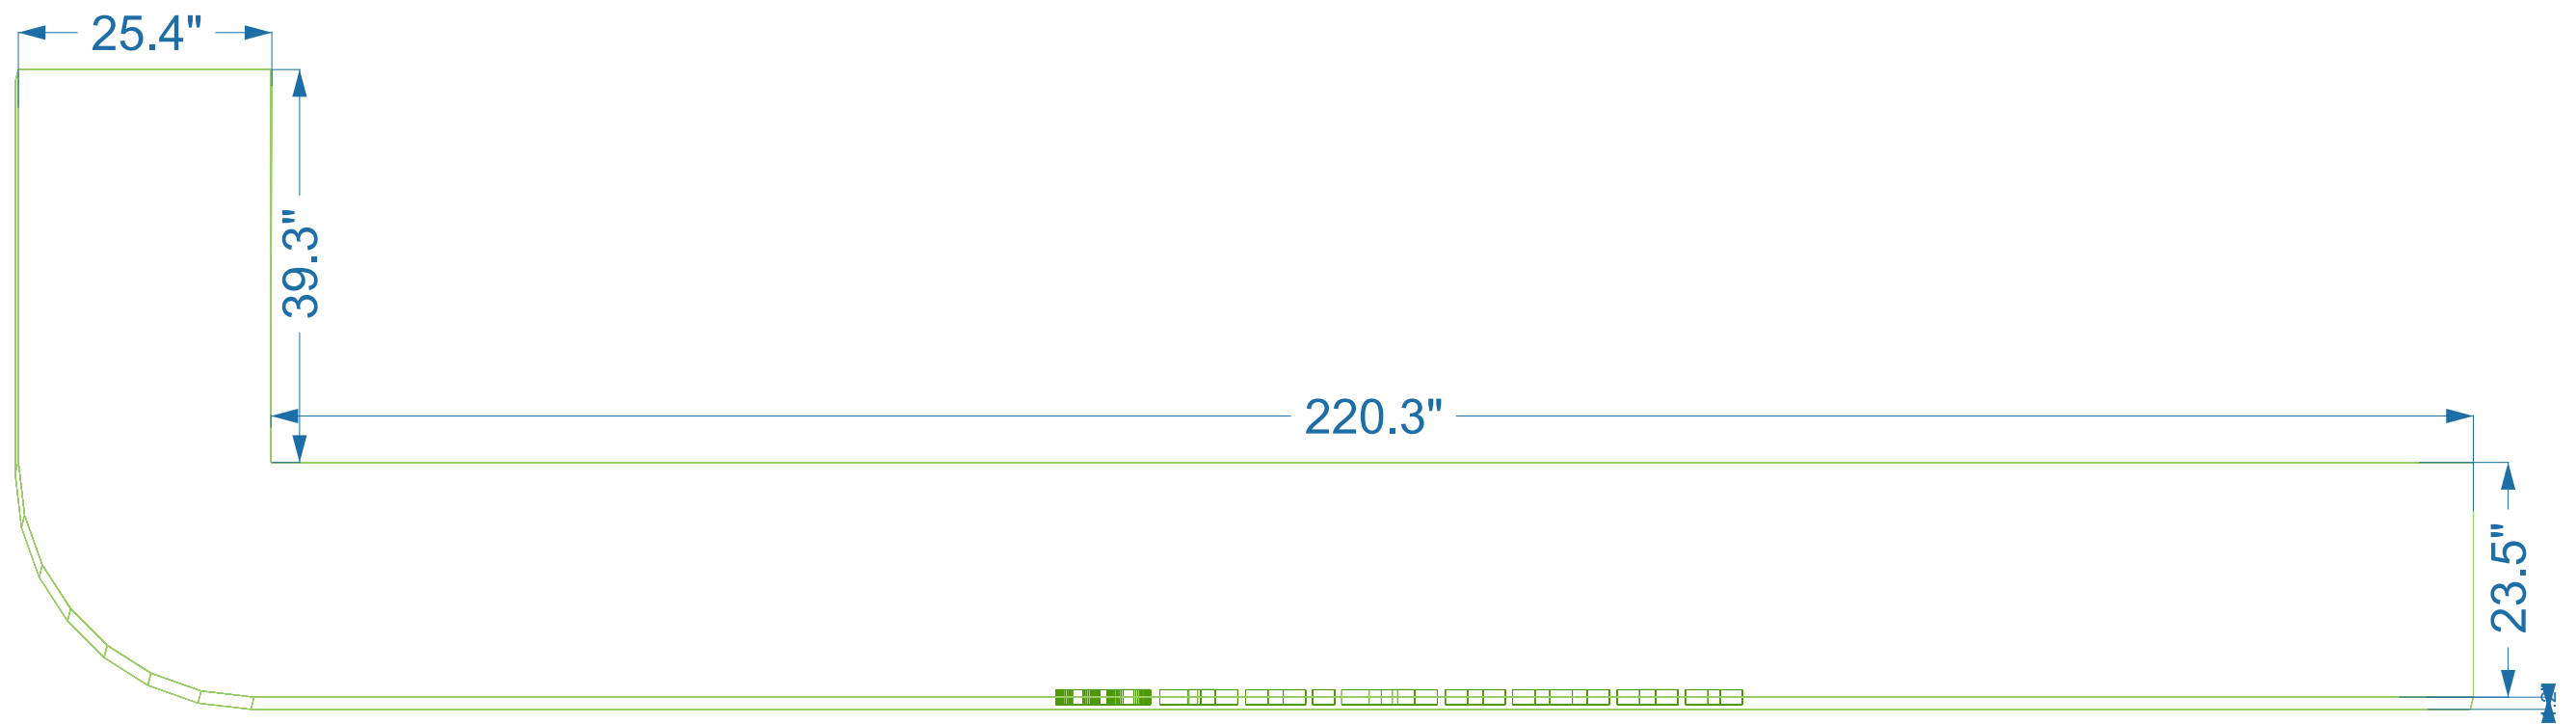

Top Elevation